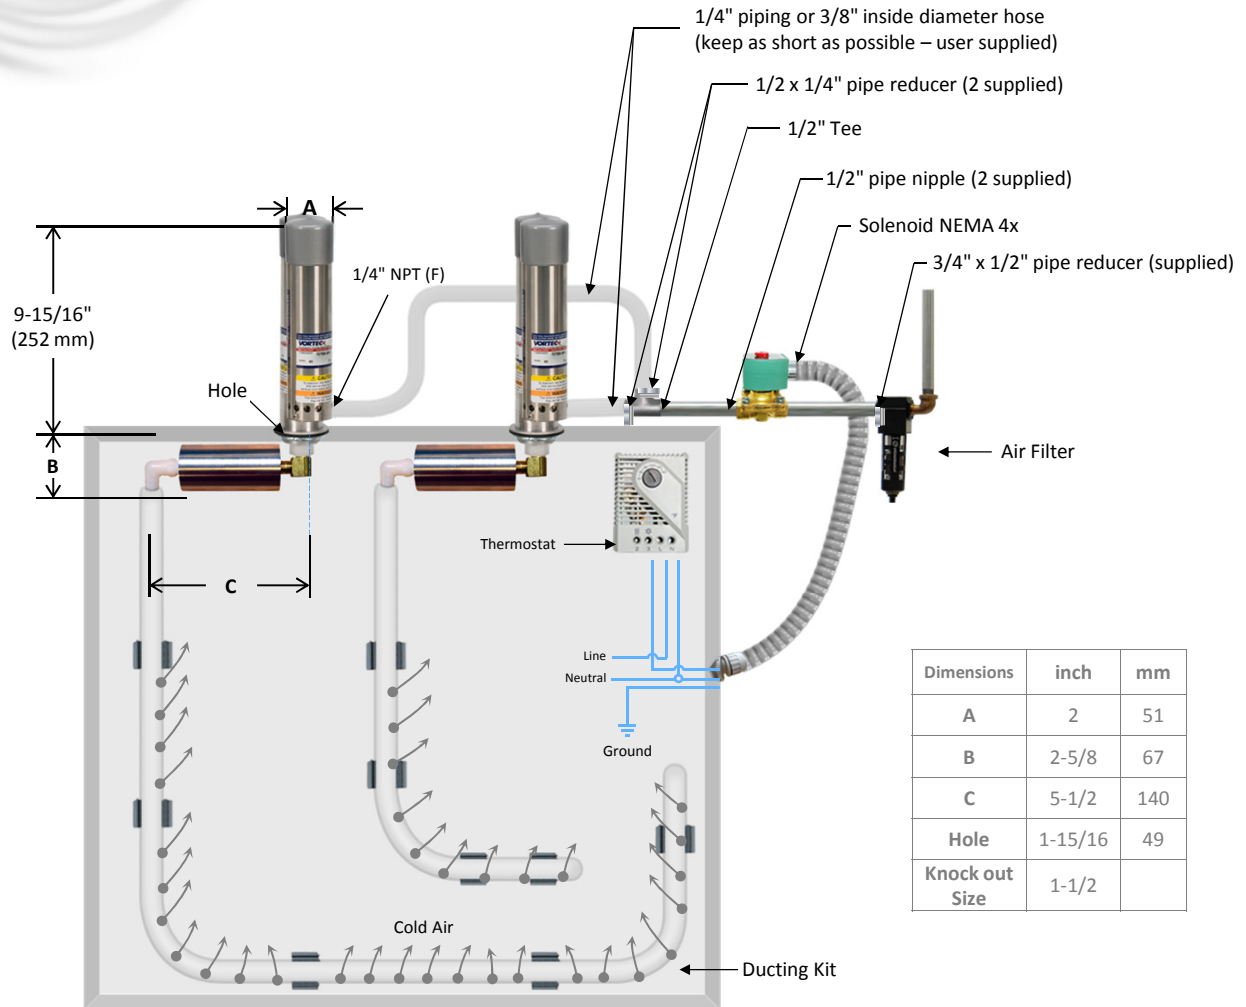

# Vortex Cooler

Model 7975SS and 7875SS (NEMA 4x)

## SPECIFICATIONS

Product	Thermostat	Includes filter and ducting kits?	Cooling Capacity	
			BTU/hr	Watts
7975SS	Electric with solenoid	Yes	5000	1464
7875SS	None	Yes	5000	1464

Notes: Specifications are for 100 psig (6.9 bar) compressed air.  
Compressed air piping and electrical conduit are not included.