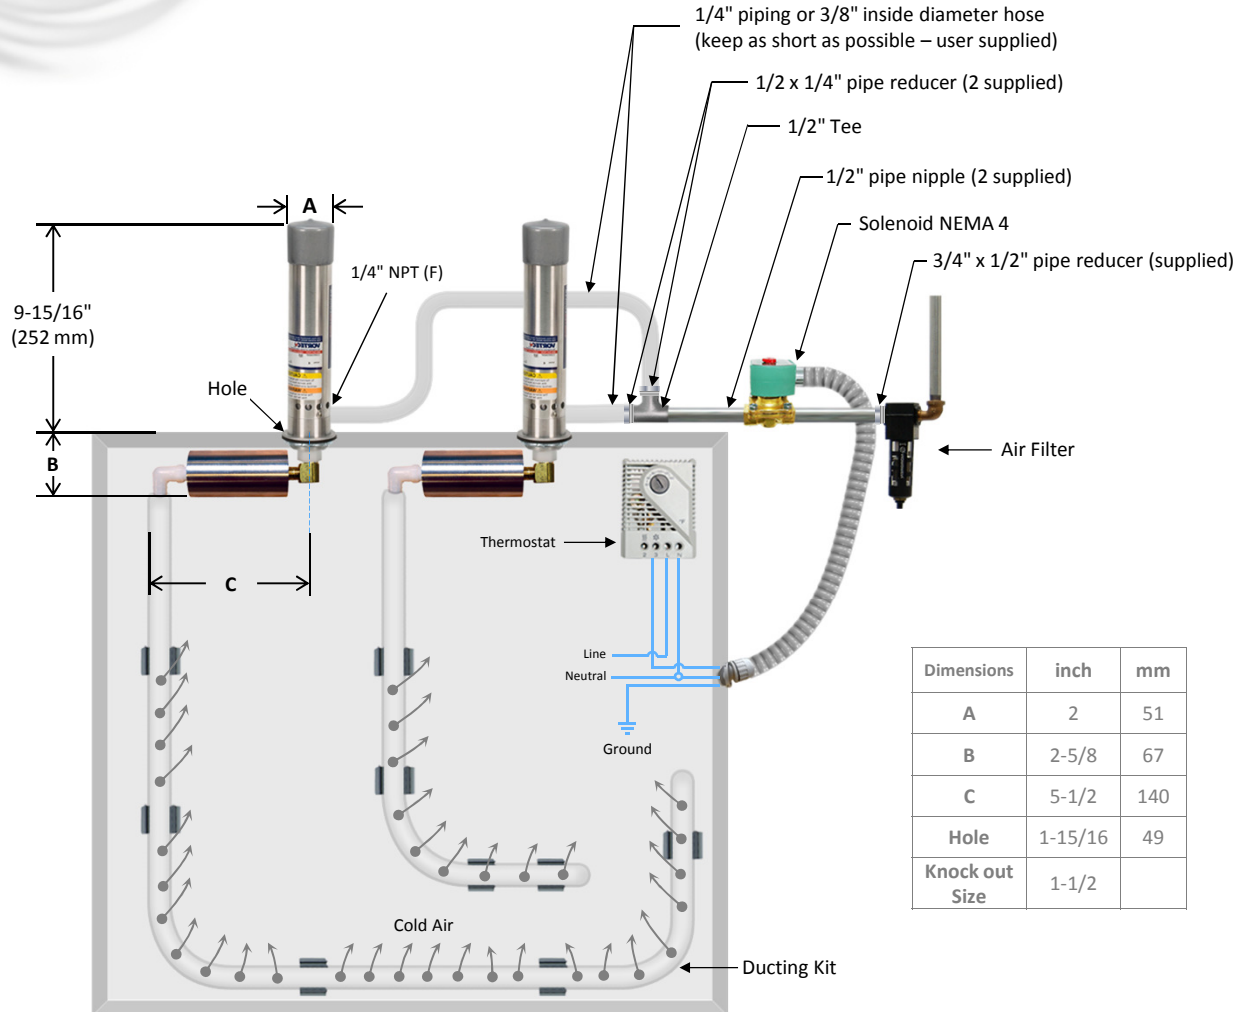

Vortex Cooler

Model 7975 and 7875 (NEMA 4)

SPECIFICATIONS

Product	Thermostat	Includes filter and ducting kits?	Cooling Capacity	
			BTU/hr	Watts
7975	Electric with solenoid	Yes	5000	1464
7875	None	Yes	5000	1464

Notes: Specifications are for 100 psig (6.9 bar) compressed air.
Compressed air piping and electrical conduit are not included.