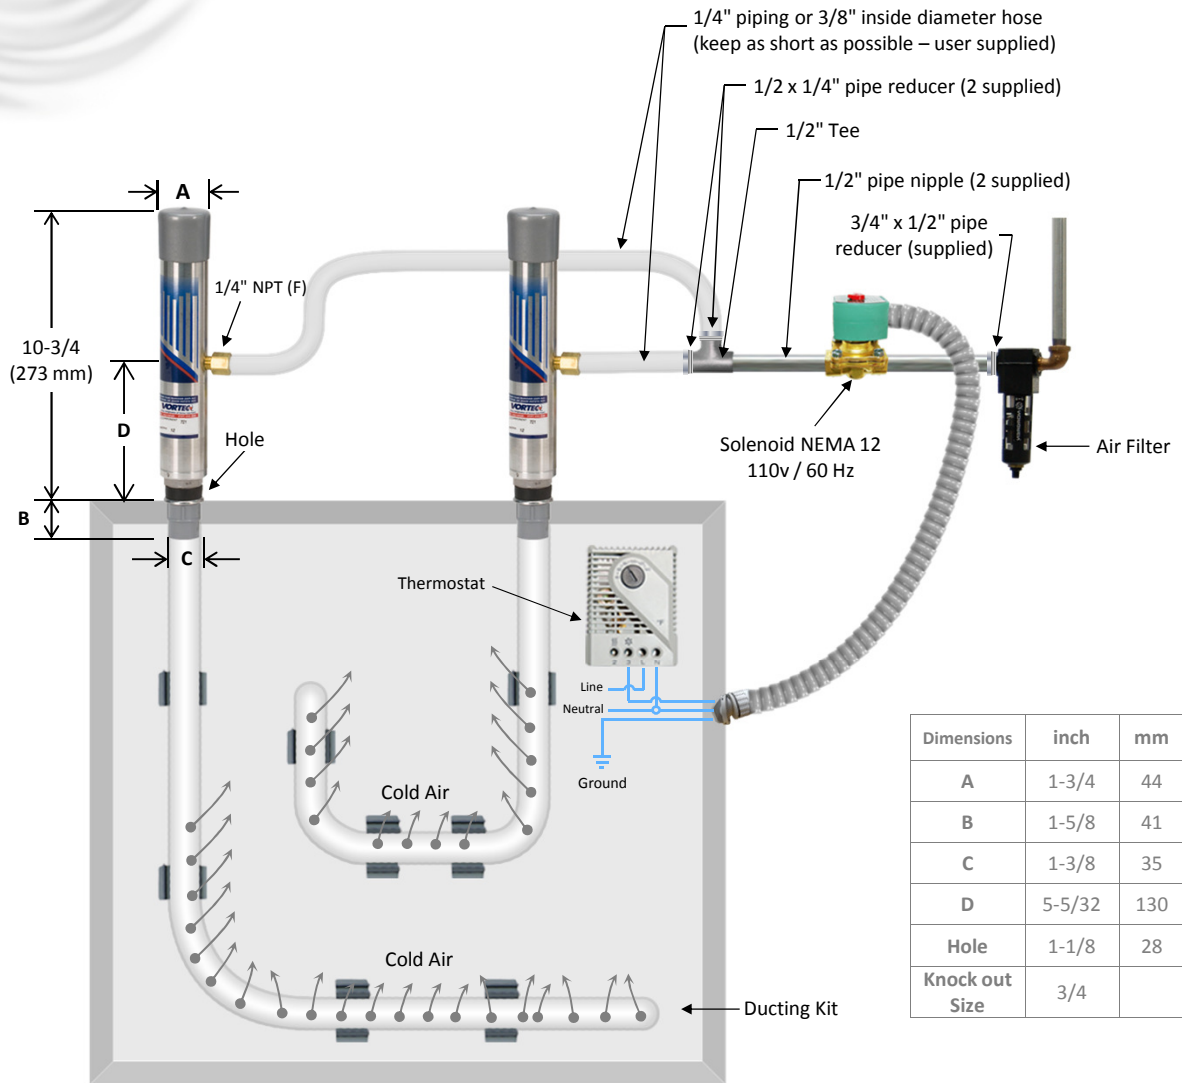

# Vortex Cooler

Model 7970 and 7870 (NEMA 12)

## SPECIFICATIONS

Product	Thermostat	Includes filter and ducting kits?	Cooling Capacity	
			BTU/hr	Watts
7970	Electric with solenoid	Yes	5000	1464
7870	None	Yes	5000	1464

Notes: Specifications are for 100 psig (6.9 bar) compressed air.  
Compressed air piping and electrical conduit are not included.