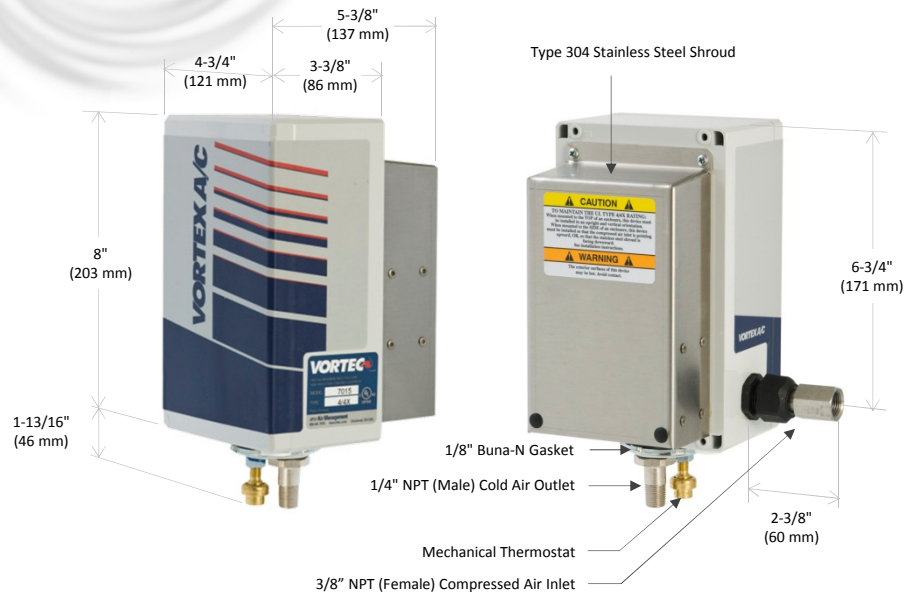

# Vortex A/C Enclosure Cooler

Models 77x5 and 70x5 (NEMA 4/4X)