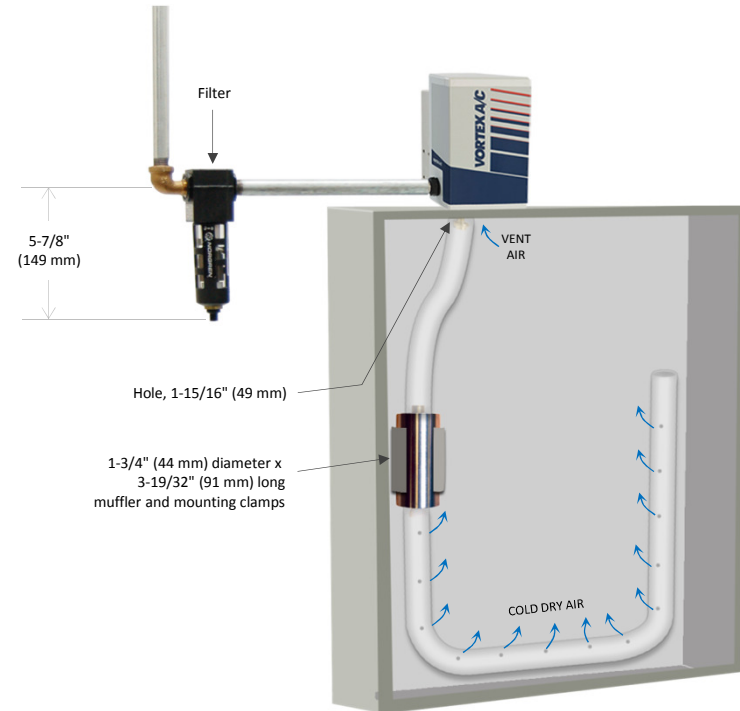

# Vortex A/C Enclosure Cooler

Models 77x5 and 70x5 (NEMA 4/4X)