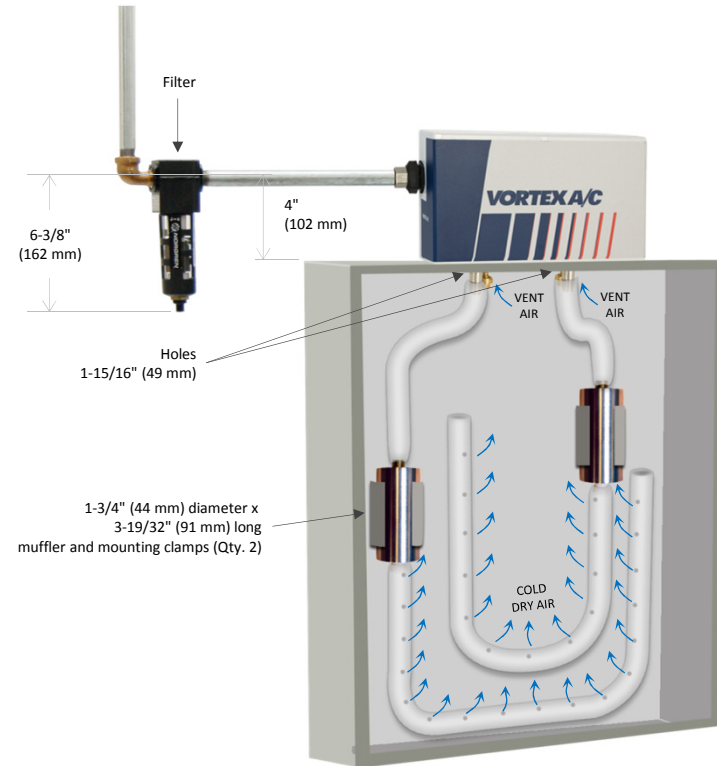

# Vortex A/C Enclosure Cooler

Models 7670 and 7170 (NEMA 12)

## SPECIFICATIONS

Product	Thermostat	Includes filter?	Cooling Capacity	
			BTU/hr	Watts
7670	Mechanical	Yes	5000	1465
7170	Mechanical	No	5000	1465

Notes: Specifications are for 100 psig (6.9 bar) compressed air  
Cold Air Ducting Kits and Cold Air Mufflers included with 7670 and 7170