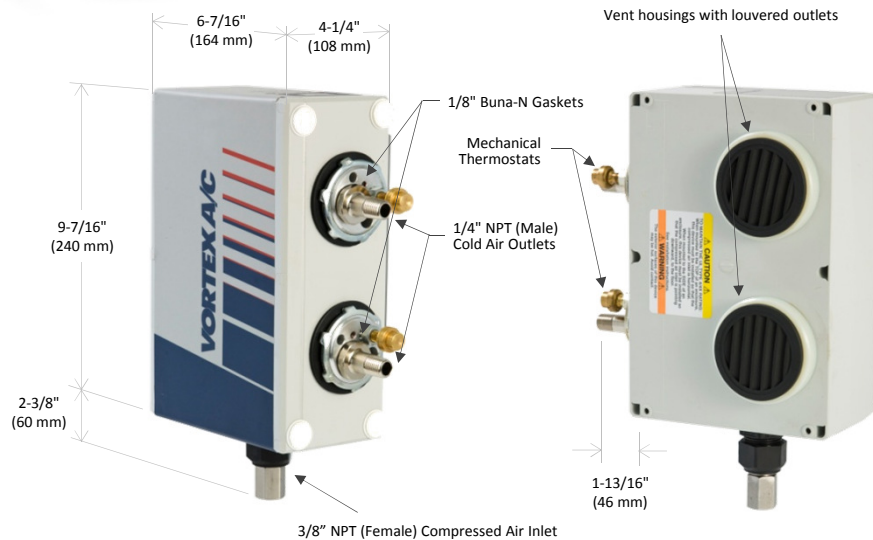

# Vortex A/C Enclosure Cooler

Models 7670 and 7170 (NEMA 12)

## SPECIFICATIONS

Product	Thermostat	Includes filter?	Cooling Capacity	
			BTU/hr	Watts
7670	Mechanical	Yes	5000	1465
7170	Mechanical	No	5000	1465

Notes: Specifications are for 100 psig (6.9 bar) compressed air  
Cold Air Ducting Kits and Cold Air Mufflers included with 7670 and 7170