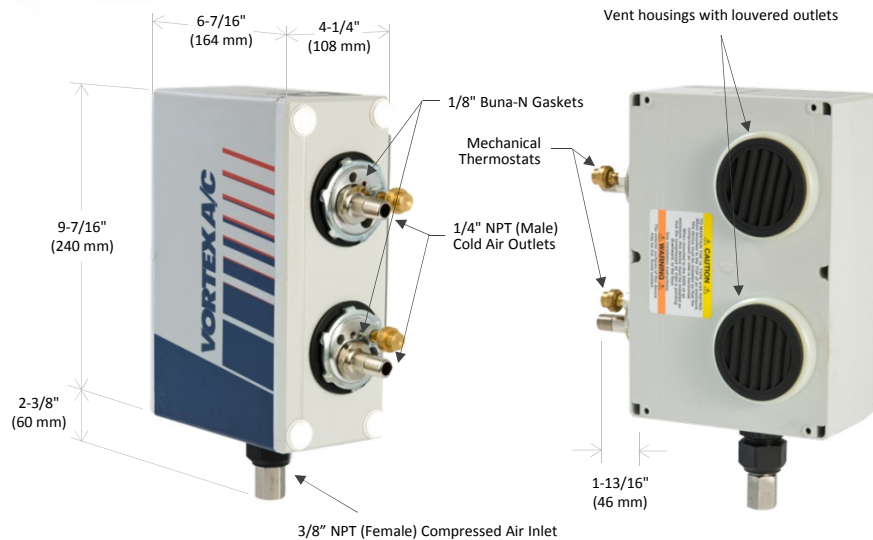

Vortex A/C Enclosure Cooler

Models 7670 and 7170 (NEMA 12)

SPECIFICATIONS

Product	Thermostat	Includes filter?	Cooling Capacity	
			BTU/hr	Watts
7670	Mechanical	Yes	5000	1465
7170	Mechanical	No	5000	1465

Notes: Specifications are for 100 psig (6.9 bar) compressed air
Cold Air Ducting Kits and Cold Air Mufflers included with 7670 and 7170