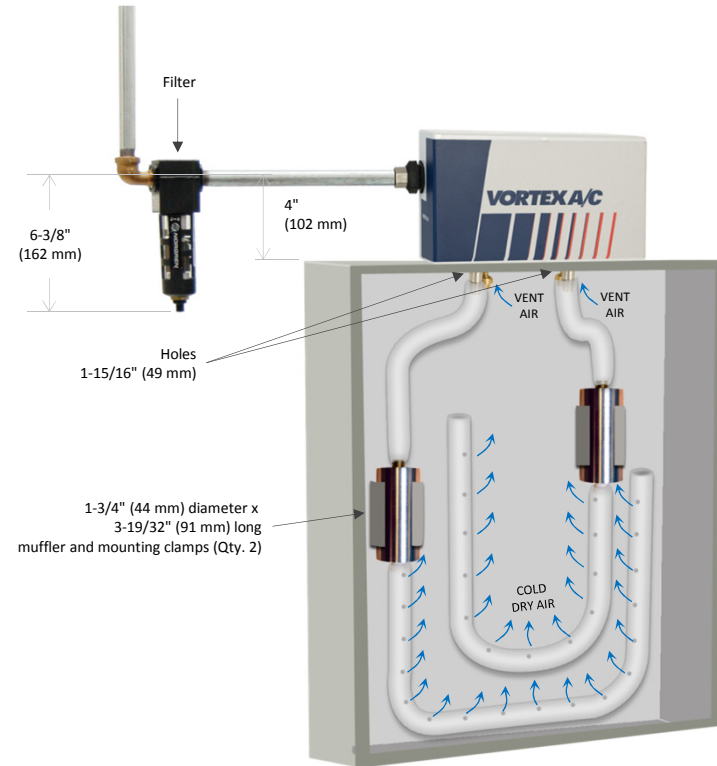

Vortex A/C Enclosure Cooler

Models 7670 and 7170 (NEMA 12)

SPECIFICATIONS

Product	Thermostat	Includes filter?	Cooling Capacity	
			BTU/hr	Watts
7670	Mechanical	Yes	5000	1465
7170	Mechanical	No	5000	1465

Notes: Specifications are for 100 psig (6.9 bar) compressed air
Cold Air Ducting Kits and Cold Air Mufflers included with 7670 and 7170