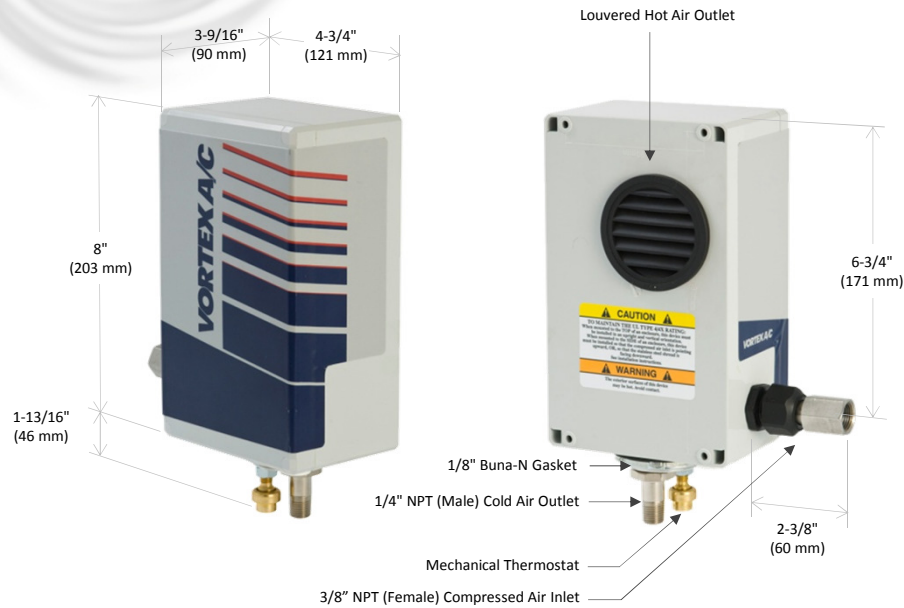

# Vortex A/C Enclosure Cooler

Models 76x5 and 71x5 (NEMA 12)

## SPECIFICATIONS

Product	Thermostat	Includes filter?	Cooling Capacity	
			BTU/hr	Watts
7615	Mechanical	Yes	900	264
7115	Mechanical	No	900	264
7625	Mechanical	Yes	1500	440
7125	Mechanical	No	1500	440
7635	Mechanical	Yes	2500	733
7135	Mechanical	No	2500	733