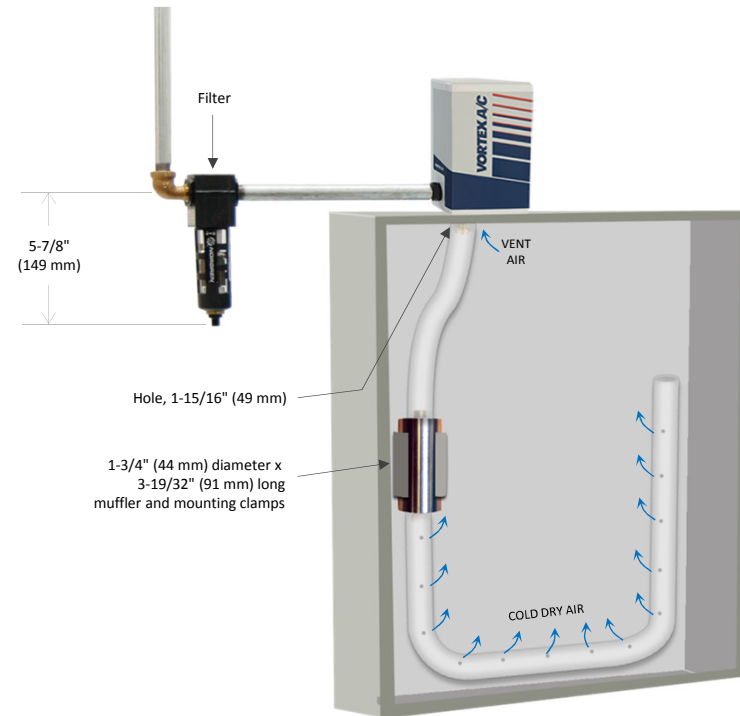

# Vortex A/C Enclosure Cooler

Models 76x5 and 71x5 (NEMA 12)