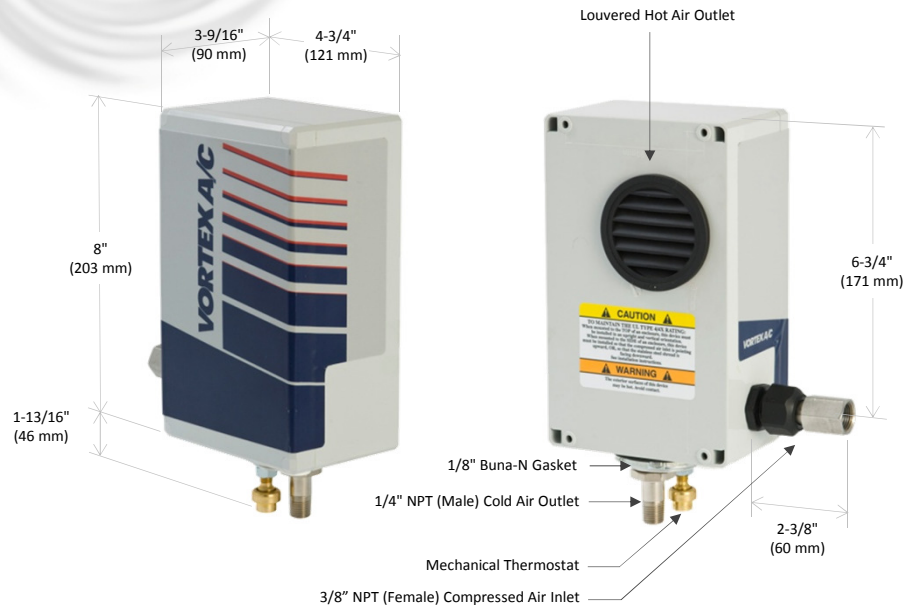

Vortex A/C Enclosure Cooler

Models 76x5 and 71x5 (NEMA 12)

SPECIFICATIONS

Product	Thermostat	Includes filter?	Cooling Capacity	
			BTU/hr	Watts
7615	Mechanical	Yes	900	264
7115	Mechanical	No	900	264
7625	Mechanical	Yes	1500	440
7125	Mechanical	No	1500	440
7635	Mechanical	Yes	2500	733
7135	Mechanical	No	2500	733