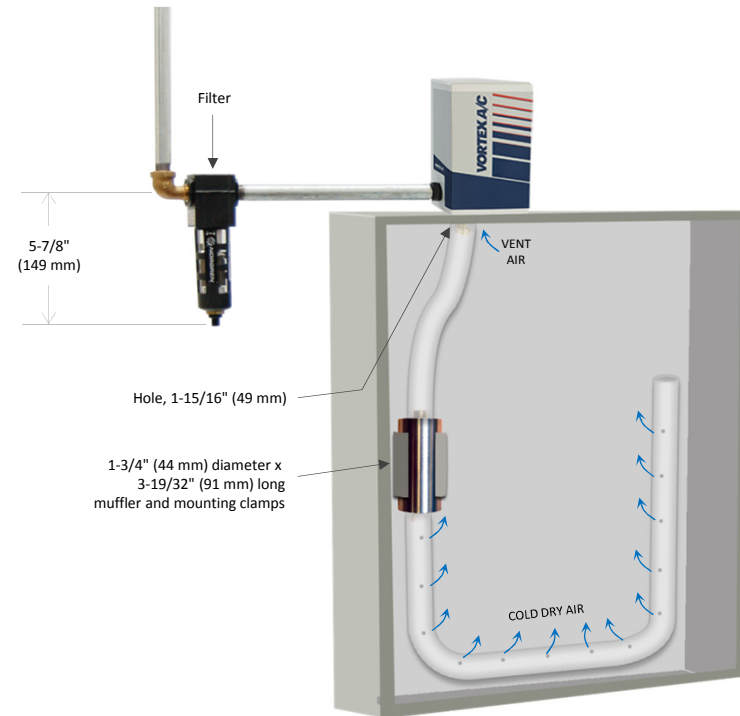

Vortex A/C Enclosure Cooler

Models 76x5 and 71x5 (NEMA 12)

SPECIFICATIONS

Product	Thermostat	Includes filter?	Cooling Capacity	
			BTU/hr	Watts
7615	Mechanical	Yes	900	264
7115	Mechanical	No	900	264
7625	Mechanical	Yes	1500	440
7125	Mechanical	No	1500	440
7635	Mechanical	Yes	2500	733
7135	Mechanical	No	2500	733