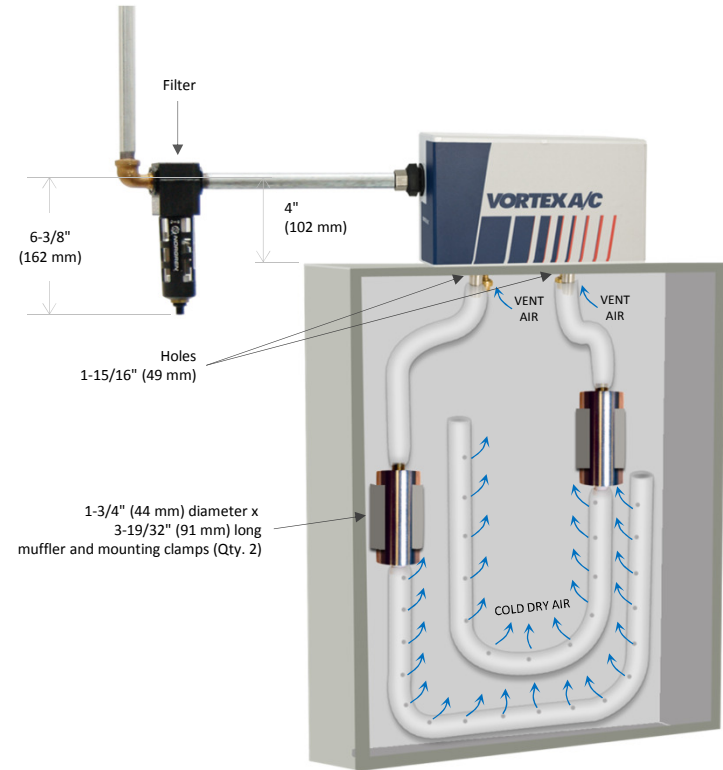

Vortex A/C Enclosure Cooler

Models 7770 and 7070 (NEMA 4/4X)

SPECIFICATIONS

Product	Thermostat	Includes filter?	Cooling Capacity	
			BTU/hr	Watts
7770	Mechanical	Yes	5000	1465
7070	Mechanical	No	5000	1465