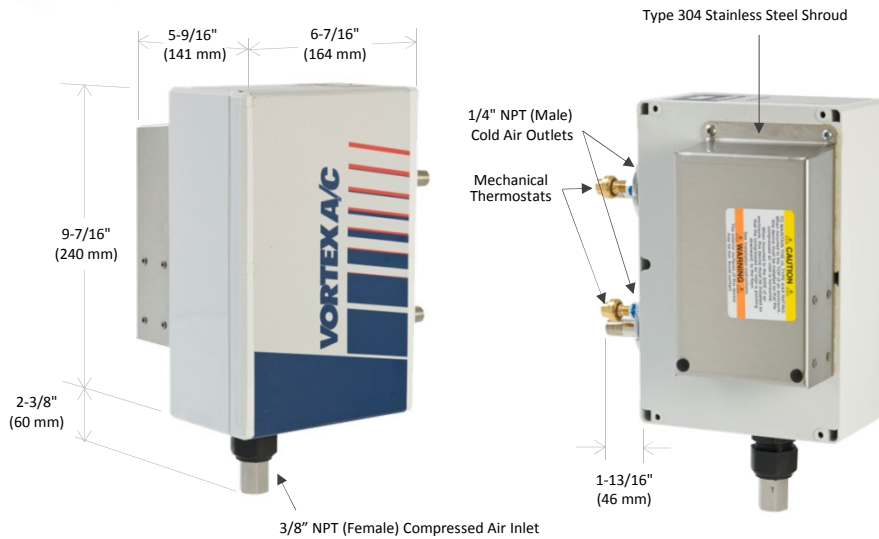

Vortex A/C Enclosure Cooler

Models 7770 and 7070 (NEMA 4/4X)

SPECIFICATIONS

Product	Thermostat	Includes filter?	Cooling Capacity	
			BTU/hr	Watts
7770	Mechanical	Yes	5000	1465
7070	Mechanical	No	5000	1465