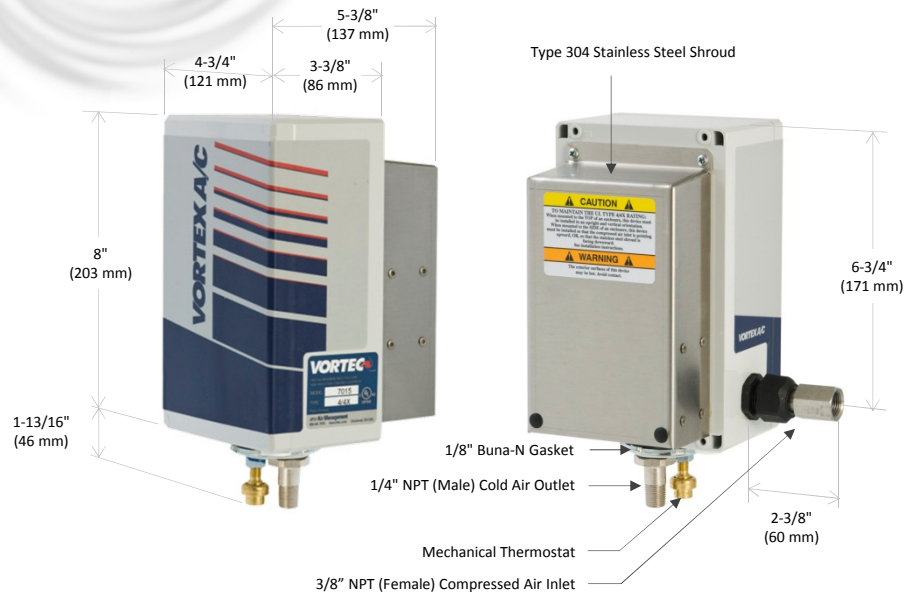

# Vortex A/C Enclosure Cooler

Models 77x5 and 70x5 (NEMA 4/4X)

## SPECIFICATIONS

Product	Thermostat	Includes filter?	Cooling Capacity	
			BTU/hr	Watts
7715	Mechanical	Yes	900	264
7015	Mechanical	No	900	264
7725	Mechanical	Yes	1500	440
7025	Mechanical	No	1500	440
7735	Mechanical	Yes	2500	733
7035	Mechanical	No	2500	733