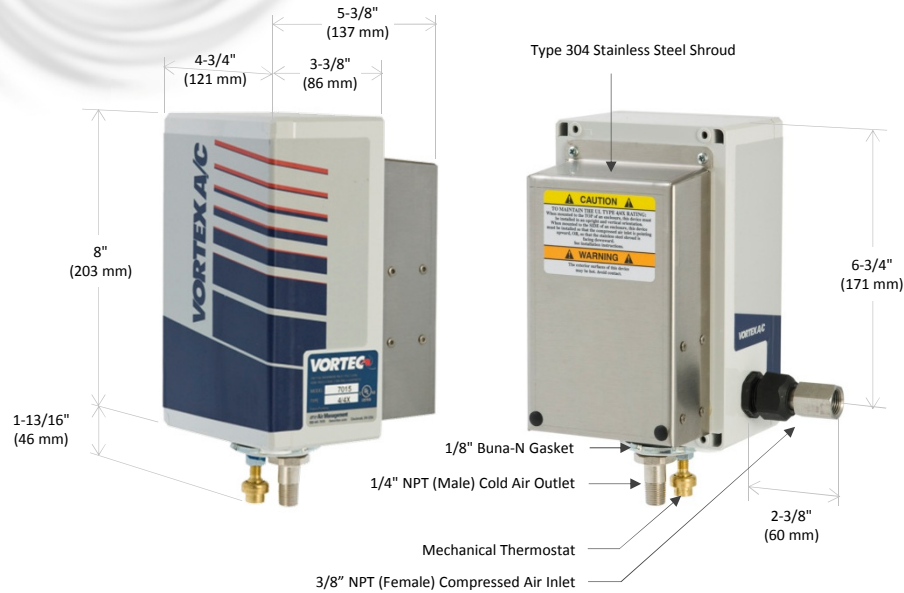

# Vortex A/C Enclosure Cooler

Models 77x5 and 70x5 (NEMA 4/4X)

## SPECIFICATIONS

Product	Thermostat	Includes filter?	Cooling Capacity	
			BTU/hr	Watts
7715	Mechanical	Yes	900	264
7015	Mechanical	No	900	264
7725	Mechanical	Yes	1500	440
7025	Mechanical	No	1500	440
7735	Mechanical	Yes	2500	733
7035	Mechanical	No	2500	733