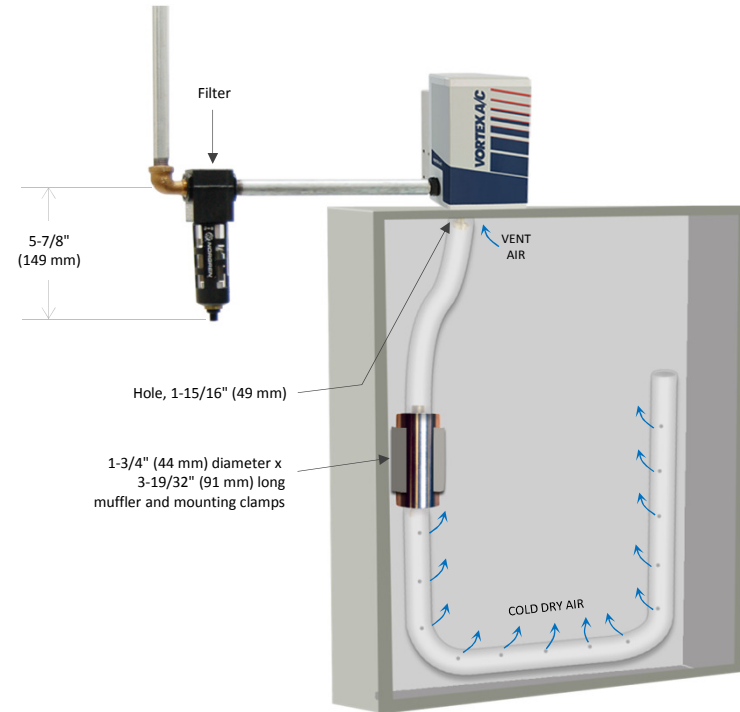

# Vortex A/C Enclosure Cooler

Models 77x5 and 70x5 (NEMA 4/4X)