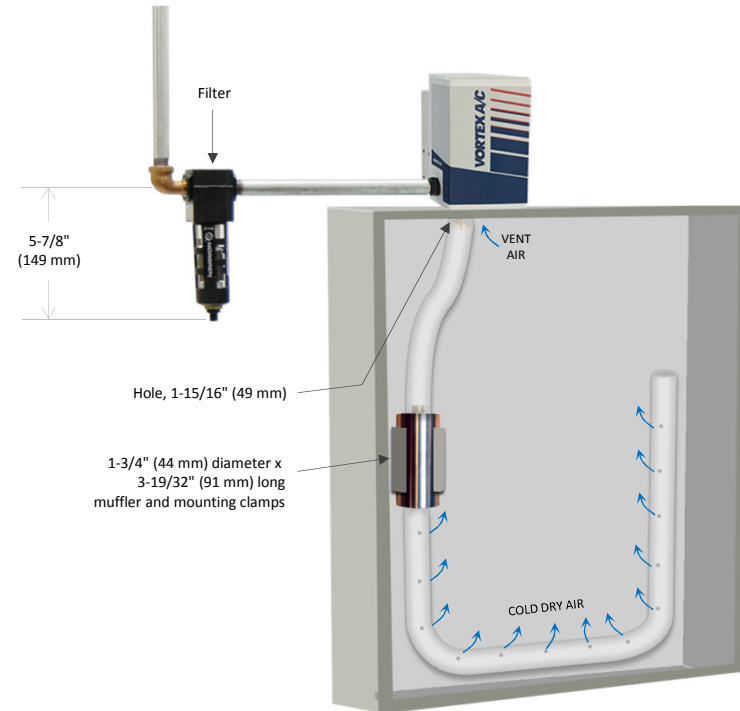

Vortex A/C Enclosure Cooler

Models 77x5 and 70x5 (NEMA 4/4X)

SPECIFICATIONS

Product	Thermostat	Includes filter?	Cooling Capacity	
			BTU/hr	Watts
7715	Mechanical	Yes	900	264
7015	Mechanical	No	900	264
7725	Mechanical	Yes	1500	440
7025	Mechanical	No	1500	440
7735	Mechanical	Yes	2500	733
7035	Mechanical	No	2500	733