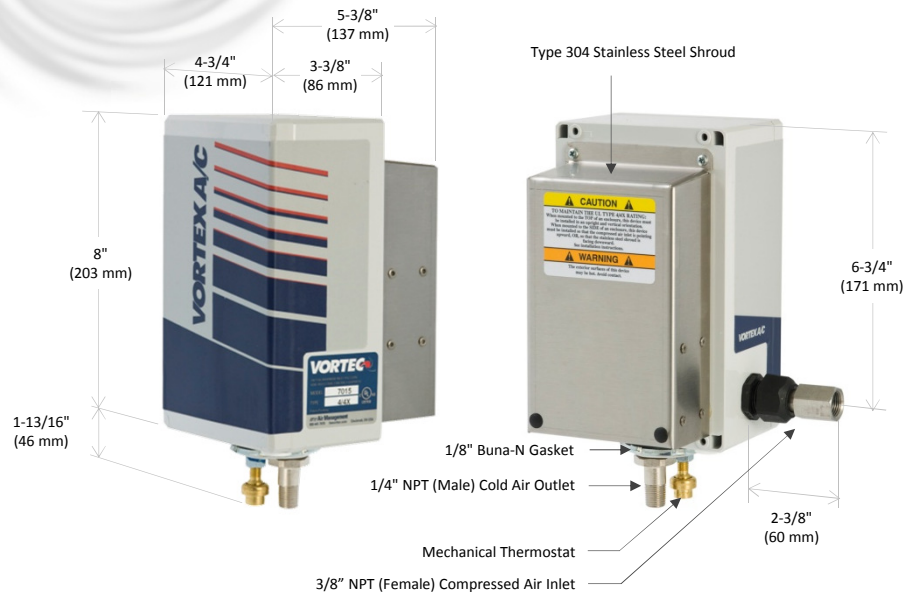

Vortex A/C Enclosure Cooler

Models 77x5 and 70x5 (NEMA 4/4X)

SPECIFICATIONS

Product	Thermostat	Includes filter?	Cooling Capacity	
			BTU/hr	Watts
7715	Mechanical	Yes	900	264
7015	Mechanical	No	900	264
7725	Mechanical	Yes	1500	440
7025	Mechanical	No	1500	440
7735	Mechanical	Yes	2500	733
7035	Mechanical	No	2500	733