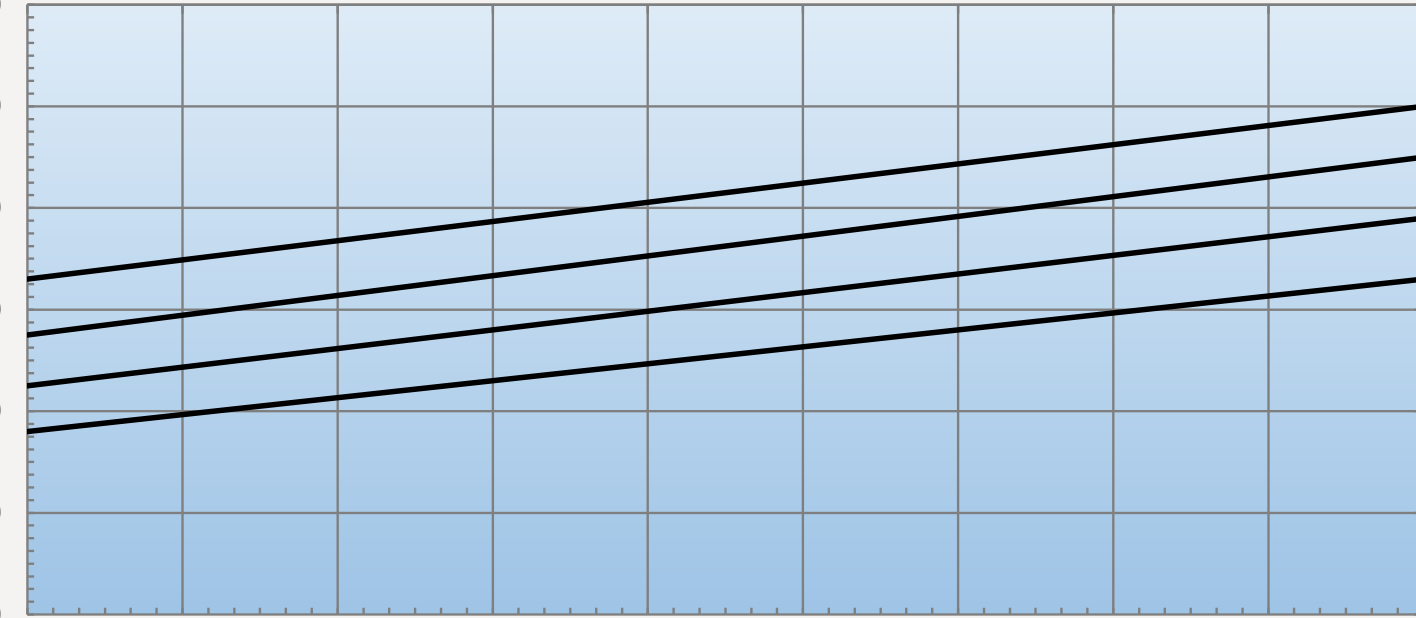

IQ8000T 220V/50HZ CAPACITY CHART

WATTS BTU/HR

3,517 12000

2,931 10000

2,345 8000

1,758 6000

1,172 4000

586 2000

0 0

AMBIENT TEMPERATURE

77°F/25°C
95°F/35°C
113°F/45°C
131°F/55°C

77 83 89 95 101 107 113 119 125 131 °F
25.0 28.3 31.7 35.0 38.3 41.7 45.0 48.3 51.7 55.0 °C

RETURN AIR TEMPERATURE