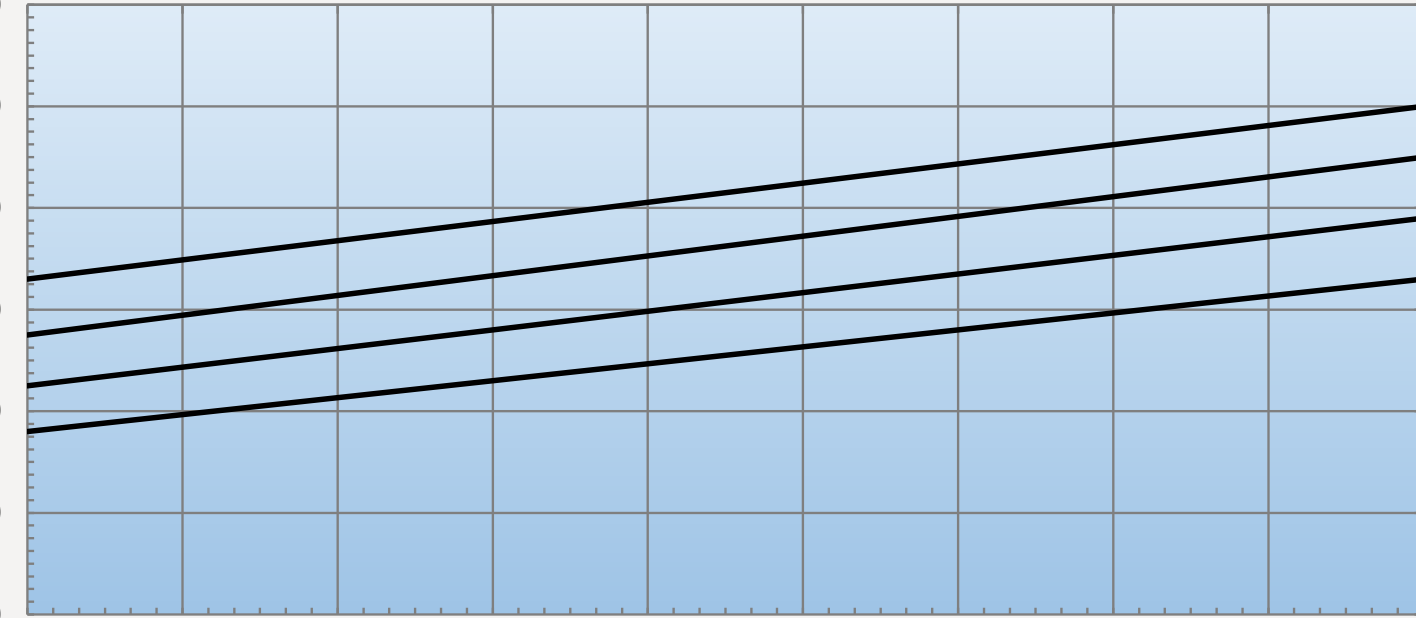

IQ8000T 220V/50HZ CAPACITY CHART

WATTS BTU/HR

3,517 12000

2,931 10000

2,345 8000

1,758 6000

1,172 4000

586 2000

0 0

AMBIENT TEMPERATURE

77 83 89 95 101 107 113 119 125 131 °F

25.0 28.3 31.7 35.0 38.3 41.7 45.0 48.3 51.7 55.0 °C

RETURN AIR TEMPERATURE