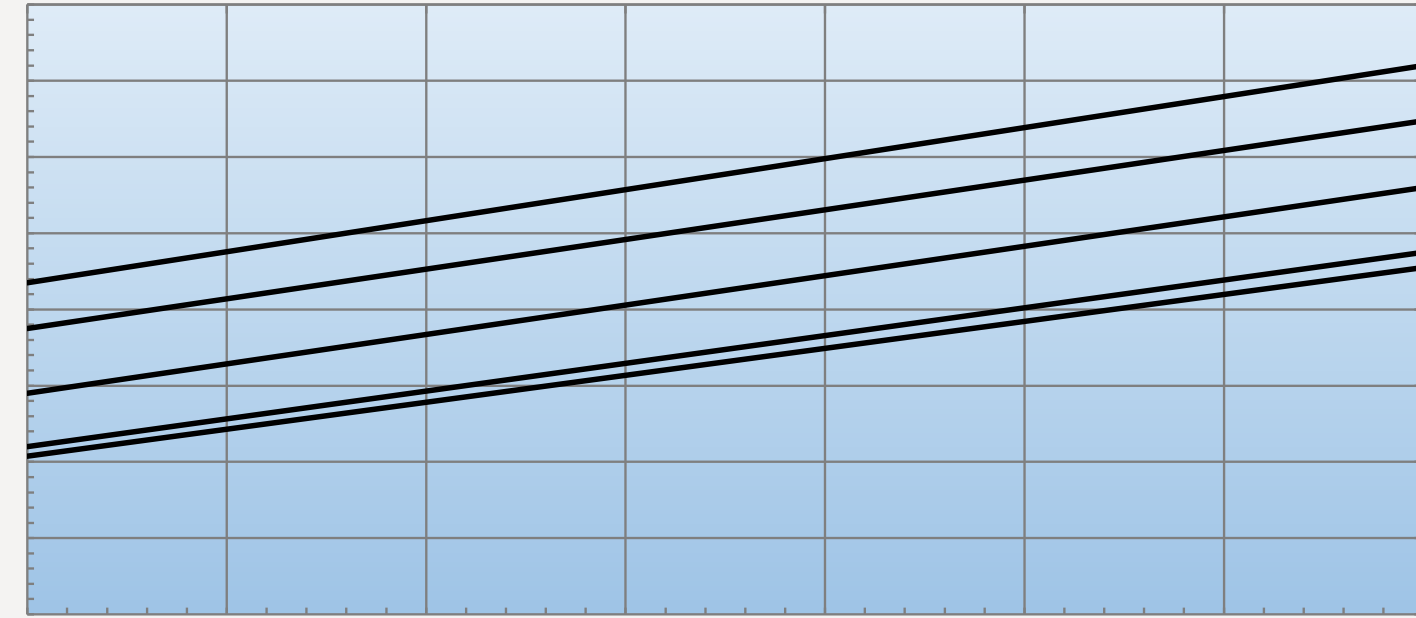

IQ8000EX 240V/60HZ CAPACITY CHART

WATTS BTU/HR

4,689 16000
4,103 14000
3,517 12000
2,931 10000
2,345 8000
1,758 6000
1,172 4000
586 2000
0 0

77°F/25°C
95°F/35°C
113°F/45°C
131°F/55°C
140°F/60°C

AMBIENT TEMPERATURE