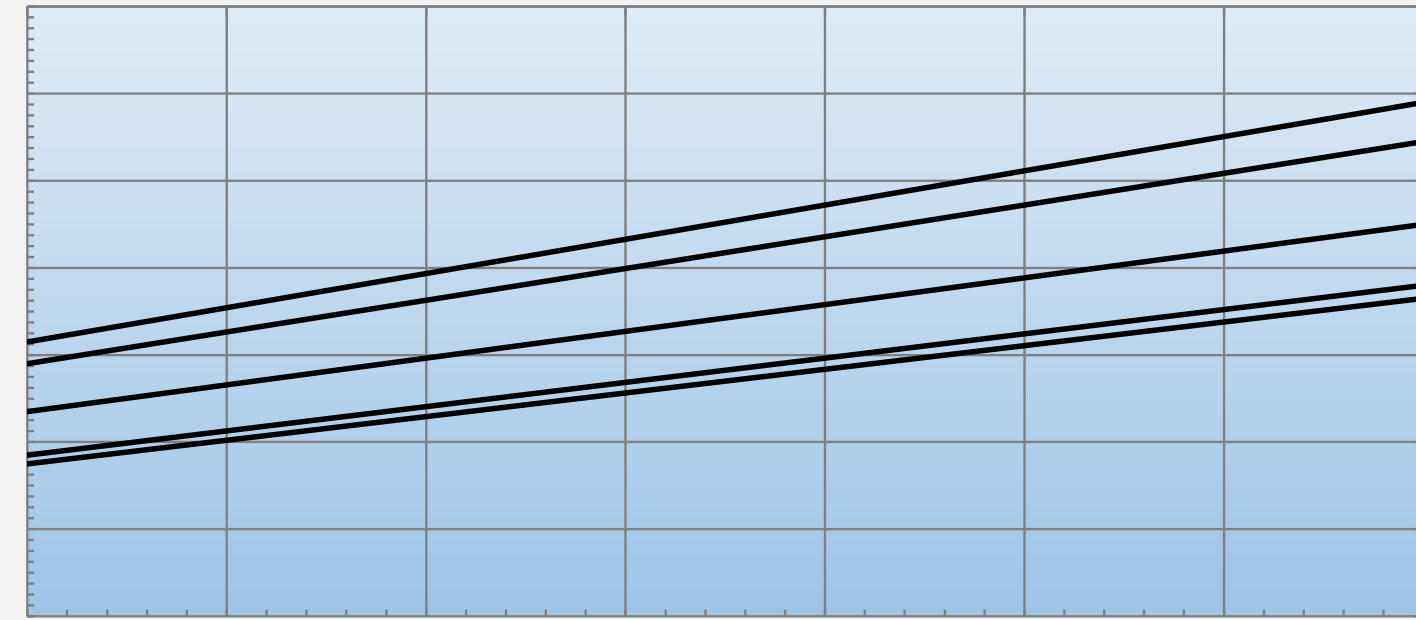

# IQ6000EX 230V/60HZ CAPACITY CHART

WATTS BTU/HR

4,103 14000  
3,517 12000  
2,931 10000  
2,345 8000  
1,758 6000  
1,172 4000  
586 2000  
0 0

77°F/25°C  
95°F/35°C  
113°F/45°C  
131°F/55°C  
140°F/60°C

AMBIENT TEMPERATURE

RETURN AIR TEMPERATURE