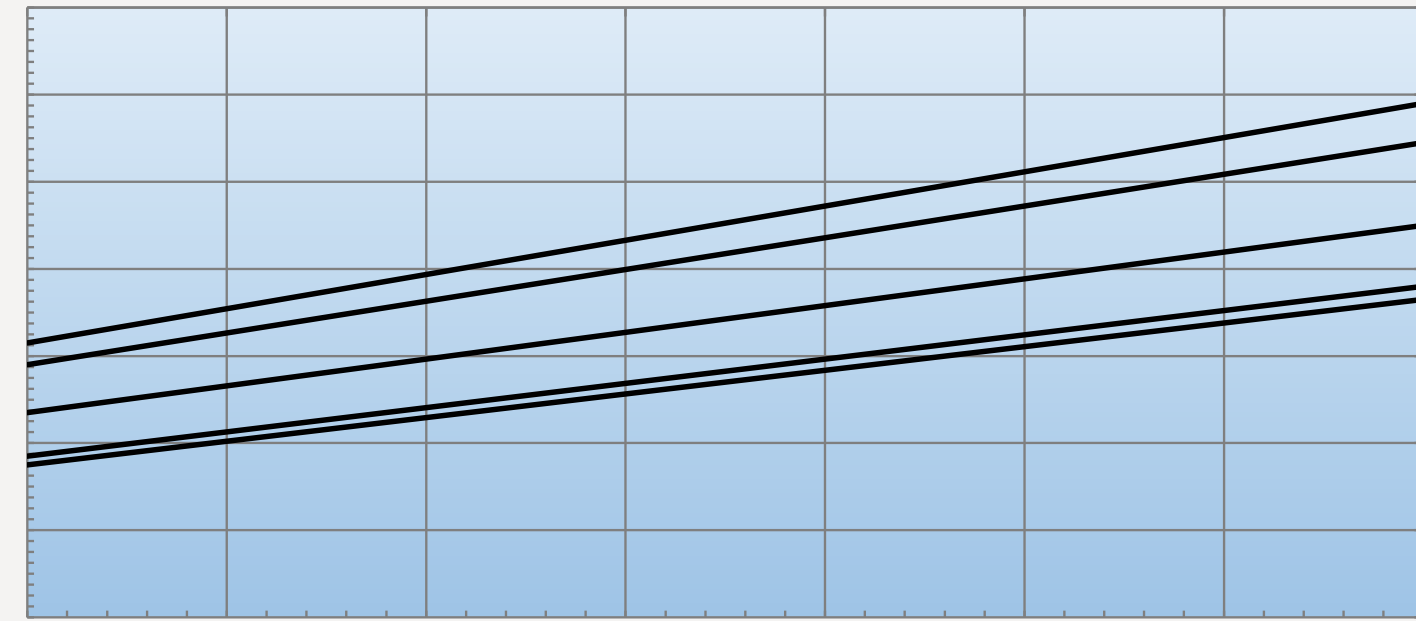

IQ6000EX 240V/60HZ CAPACITY CHART

WATTS BTU/HR

4,103 14000
3,517 12000
2,931 10000
2,345 8000
1,758 6000
1,172 4000
586 2000
0 0

77°F/25°C
95°F/35°C
113°F/45°C
131°F/55°C
140°F/60°C

AMBIENT TEMPERATURE

RETURN AIR TEMPERATURE