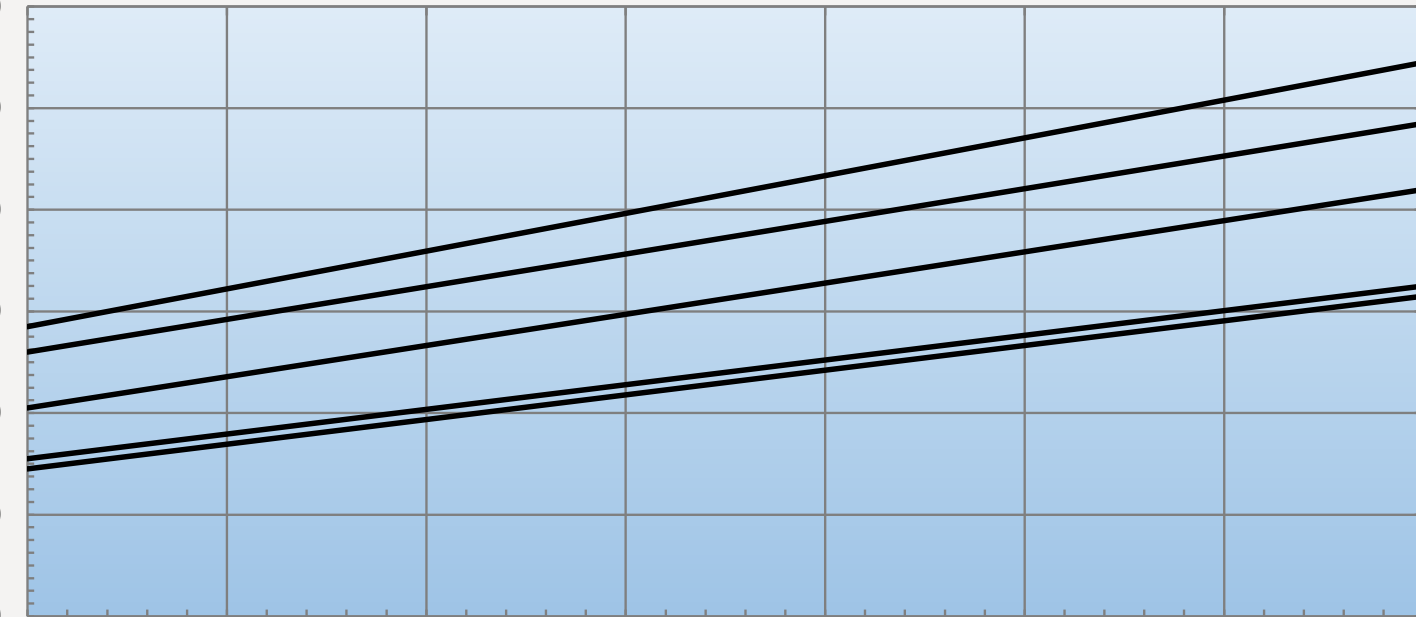

IQ5000EX 230V/50HZ CAPACITY CHART

WATTS BTU/HR

3,517 12000

2,931 10000

2,345 8000

1,758 6000

1,172 4000

586 2000

0 0

77 86 95 104 113 122 131 140 °F

25.0 30.0 35.0 40.0 45.0 50.0 55.0 60.0 °C

RETURN AIR TEMPERATURE

AMBIENT TEMPERATURE