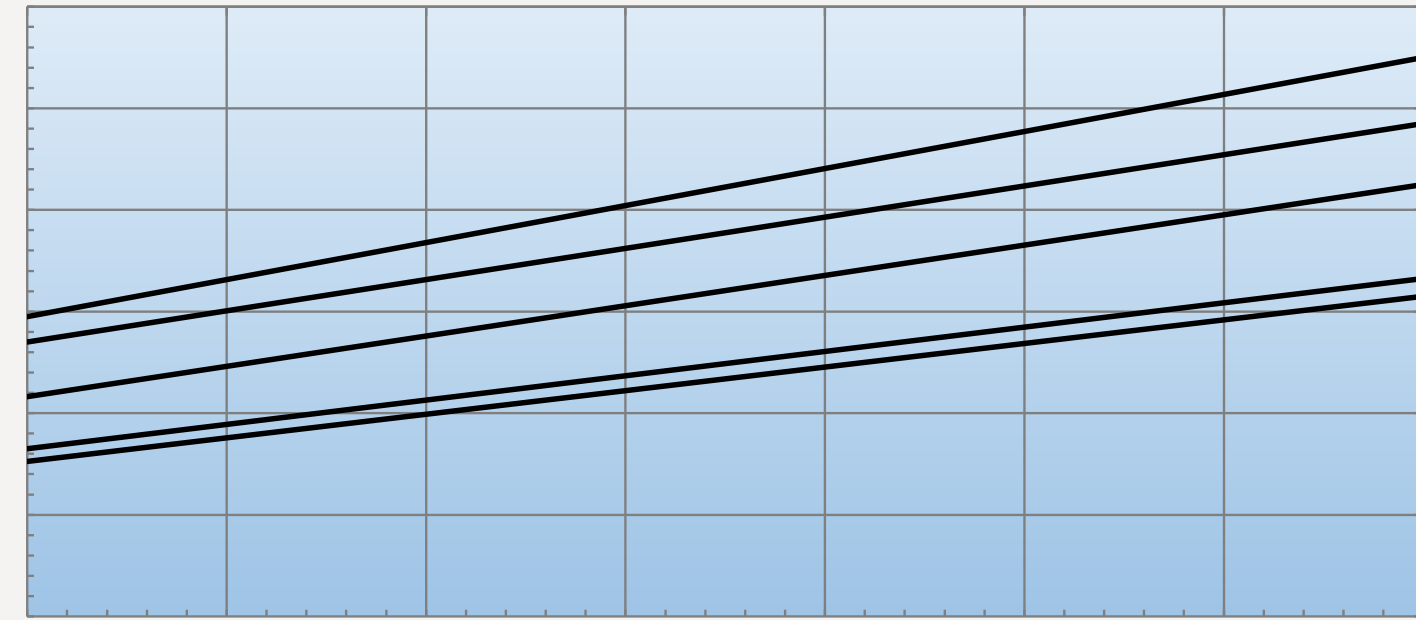

IQ5000EX 220V/60HZ CAPACITY CHART

WATTS BTU/HR

3,516 12000

2,930 10000

2,344 8000

1,758 6000

1,172 4000

586 2000

0 0

77°F/25°C

95°F/35°C

113°F/45°C

131°F/55°C

140°F/60°C

AMBIENT TEMPERATURE

77 86 95 104 113 122 131 140 °F

25.0 30.0 35.0 40.0 45.0 50.0 55.0 60.0 °C

RETURN AIR TEMPERATURE