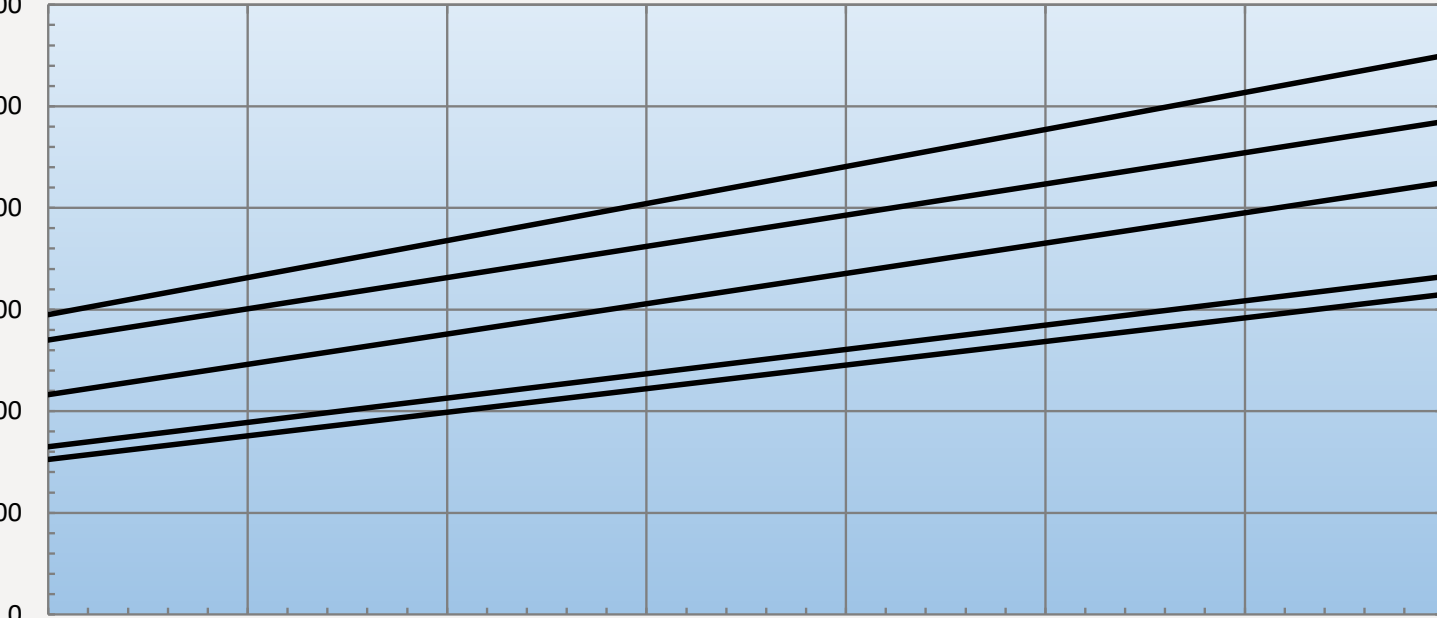

IQ5000EX 230V/60HZ CAPACITY CHART

WATTS BTU/HR

3,516 12000

2,930 10000

2,344 8000

1,758 6000

1,172 4000

586 2000

0

AMBIENT TEMPERATURE

77 86 95 104 113 122 131 140 °F

25.0 30.0 35.0 40.0 45.0 50.0 55.0 60.0 °C

RETURN AIR TEMPERATURE