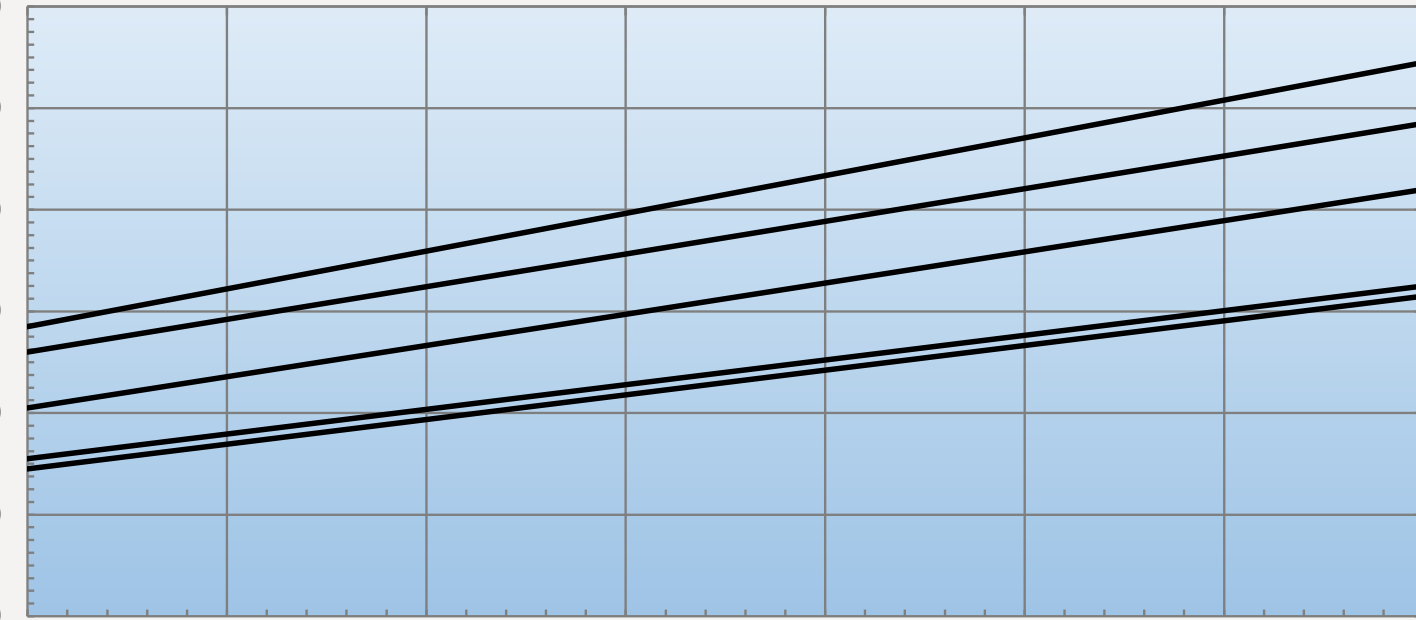

# IQ5000EX 240V/50HZ CAPACITY CHART

WATTS BTU/HR

3,517 12000

2,931 10000

2,345 8000

1,758 6000

1,172 4000

586 2000

0 0

77 86 95 104 113 122 131 140 °F

25.0 30.0 35.0 40.0 45.0 50.0 55.0 60.0 °C

RETURN AIR TEMPERATURE

AMBIENT TEMPERATURE