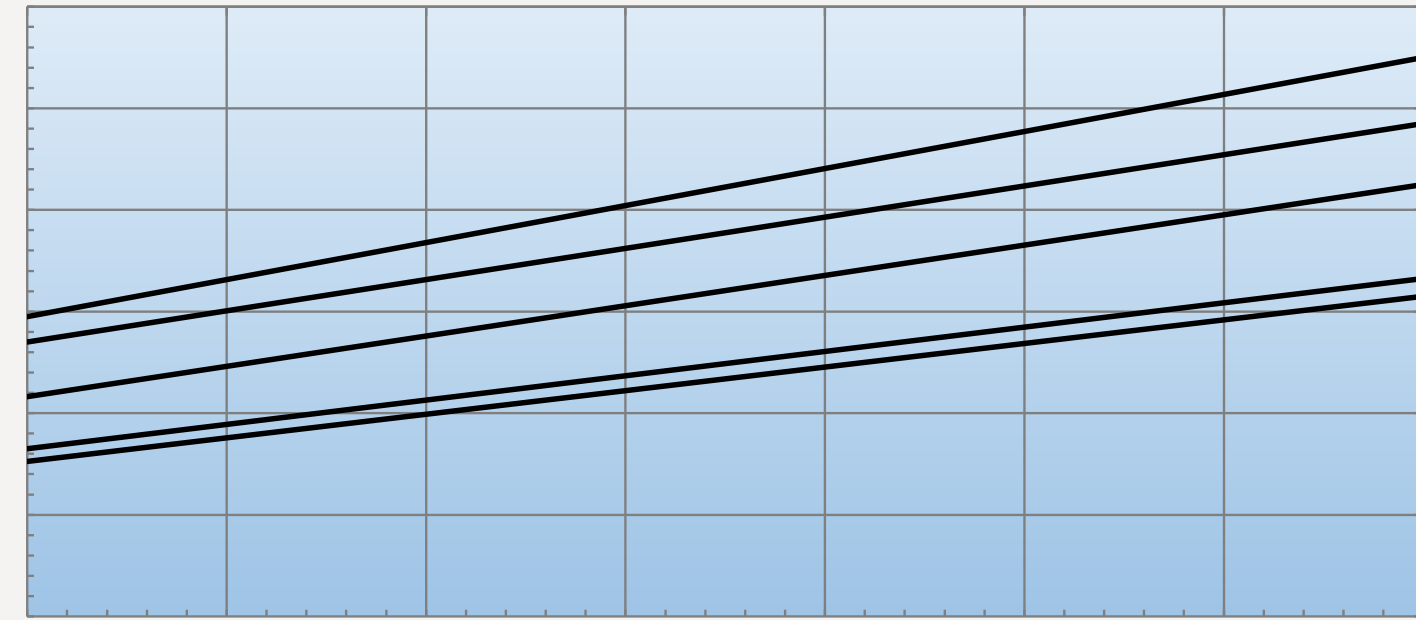

IQ5000EX 240V/60HZ CAPACITY CHART

WATTS BTU/HR

3,516 12000

2,930 10000

2,344 8000

1,758 6000

1,172 4000

586 2000

0 0

77 86 95 104 113 122 131 140 °F

25.0 30.0 35.0 40.0 45.0 50.0 55.0 60.0 °C

RETURN AIR TEMPERATURE

AMBIENT TEMPERATURE