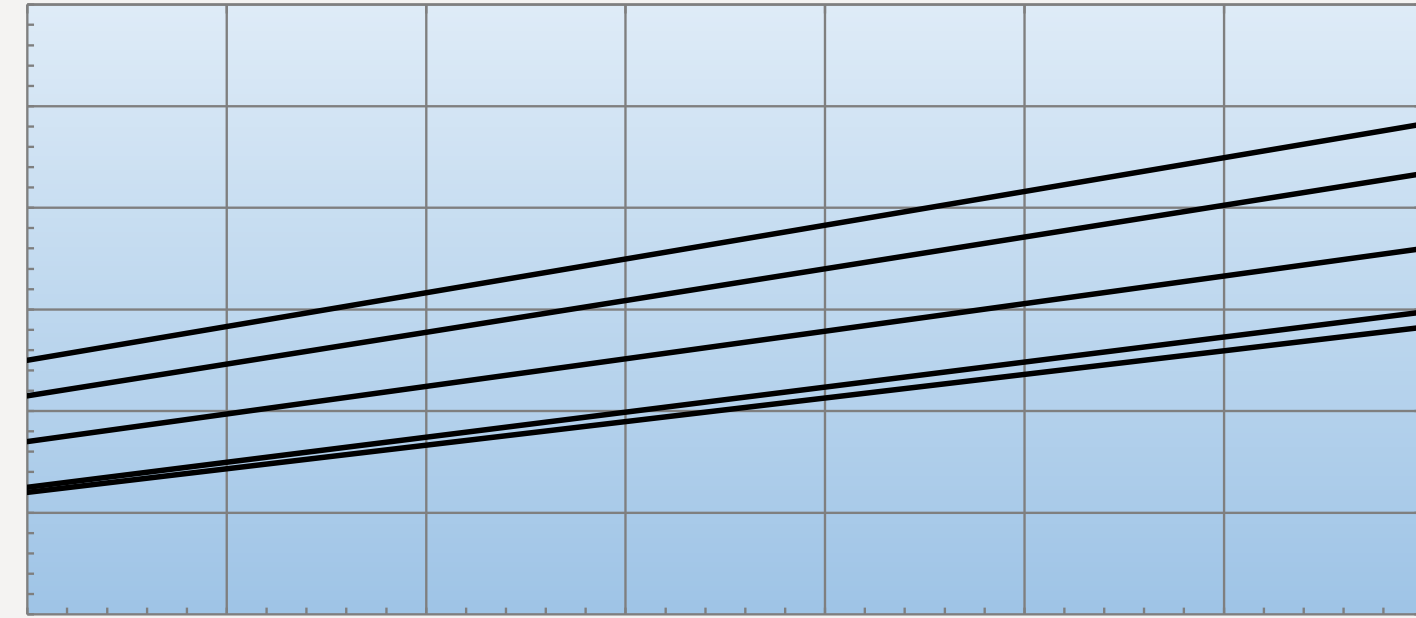

IQ5000EV 230V/60HZ CAPACITY CHART

WATTS BTU/HR

3,516 12000

2,930 10000

2,344 8000

1,758 6000

1,172 4000

586 2000

0 0

77 86 95 104 113 122 131 140 °F

25.0 30.0 35.0 40.0 45.0 50.0 55.0 60.0 °C

RETURN AIR TEMPERATURE

AMBIENT TEMPERATURE