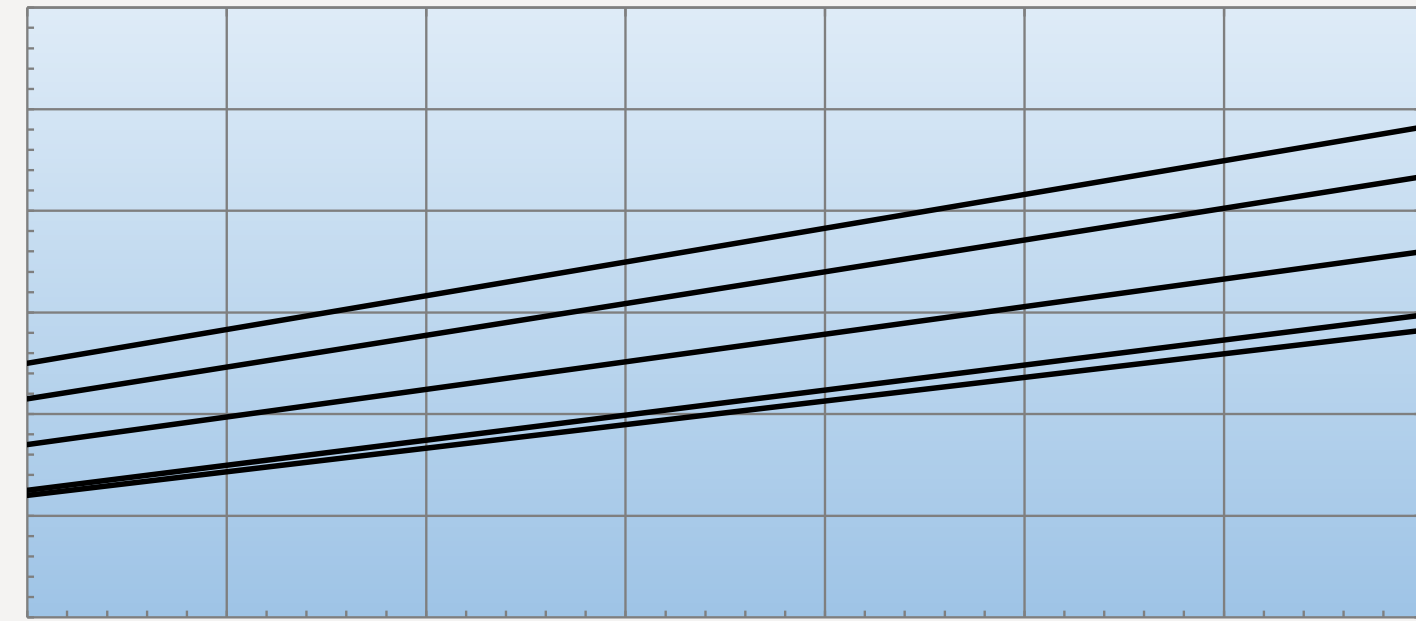

IQ5000EV 480V/60HZ CAPACITY CHART

WATTS BTU/HR

3,516 12000
2,930 10000
2,344 8000
1,758 6000
1,172 4000
586 2000
0 0

AMBIENT TEMPERATURE

77 86 95 104 113 122 131 140 °F
25.0 30.0 35.0 40.0 45.0 50.0 55.0 60.0 °C

RETURN AIR TEMPERATURE