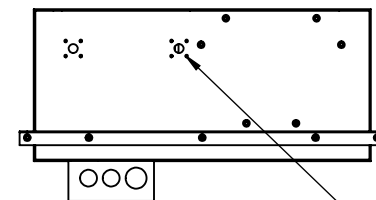

BDC SERIES

OPTIONAL:
INSET VERTICAL MOUNTING FLANGE

OVERFLOW DRAIN

MODEL: IQ5000BDC

COOLING CAPACITY: 5118 BTU (1500W)

HEATING CAPACITY: 1365 BTU (400W)

OPERATING CURRENT: 13A (624W) @ 48VDC @ 95°F (35°C)

OPERATING TEMPERATURE RANGE: -40°F TO 131°F (-40°C TO 55°C) WITH LA PACKAGE

DIMENSIONS W/O FLANGES: 29.53" H (750MM) X 17.72" W (450MM) X 7.87" D (200MM)

DIMENSIONS W/ FLANGES: 30.80" H (782MM) X 19.02" W (483MM) X 7.87" D (200MM)

MAXIMUM SOUND LEVEL @ 5FT FROM UNIT @ A HT. OF 3FT: 60 dBA