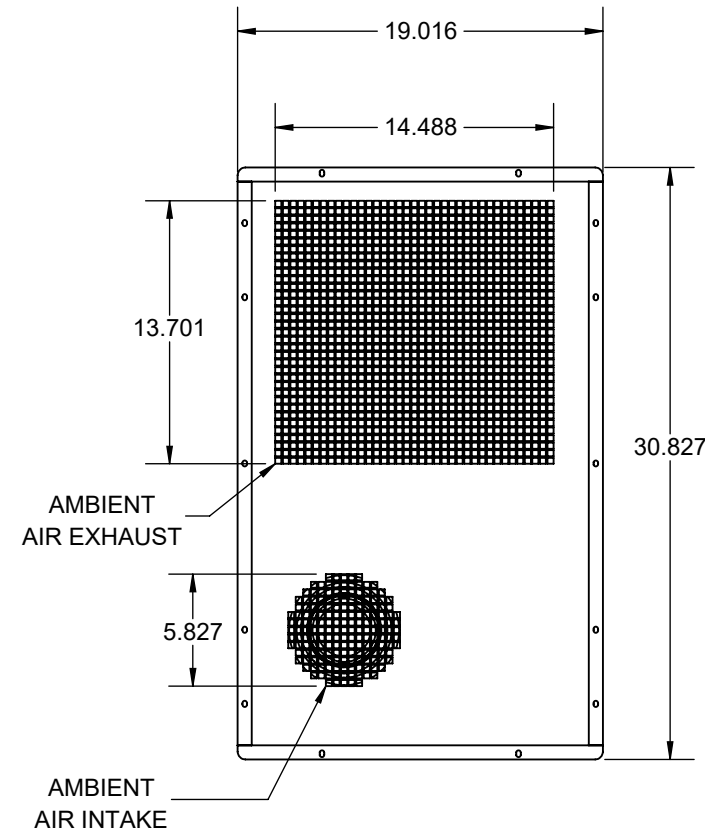

BDC SERIES

OPTIONAL:
INSET VERTICAL MOUNTING FLANGE

OVERFLOW DRAIN

MODEL: IQ5000BDC

COOLING CAPACITY: 5118 BTU (1500W)

HEATING CAPACITY: 1365 BTU (400W)

OPERATING CURRENT: 13A (624W) @ 48VDC @ 95°F (35°C)

OPERATING TEMPERATURE RANGE: -40°F TO 131°F (-40°C TO 55°C) WITH LA PACKAGE

DIMENSIONS W/O FLANGES: 29.53" H (750MM) X 17.72" W (450MM) X 7.87" D (200MM)

DIMENSIONS W/ FLANGES: 30.80" H (782MM) X 19.02" W (483MM) X 7.87" D (200MM)

MAXIMUM SOUND LEVEL @ 5FT FROM UNIT @ A HT. OF 3FT: 60 dBA

MAXIMUM SOUND LEVEL @ 2FT FROM UNIT @ A HT. OF 5FT: 62.8 dBA

WEIGHT: 90.4 LBS (41KG)

REFRIGERANT: R134a

REV	CHG	DATE	APP	DATE	CN #
B		8/31/2021	JWS		
A		9/29/2020	NAT		

ITEM NUMBER	N/A
MATERIAL	N/A
EST WT:	lbs
DRAWN BY	NAT

USED ON	IQ5000BDC
DATE	9/29/2020
SCALE	1:8

UNLESS OTHERWISE SPECIFIED TOLERANCES	
.X	±.060
.XX	±.030
.XXX	±.015
FRACTIONAL	±1/16
ANGULAR	±1/2°
SURFACE FINISH	63
DO NOT SCALE DRAWING DIMENSIONS ARE INCHES	