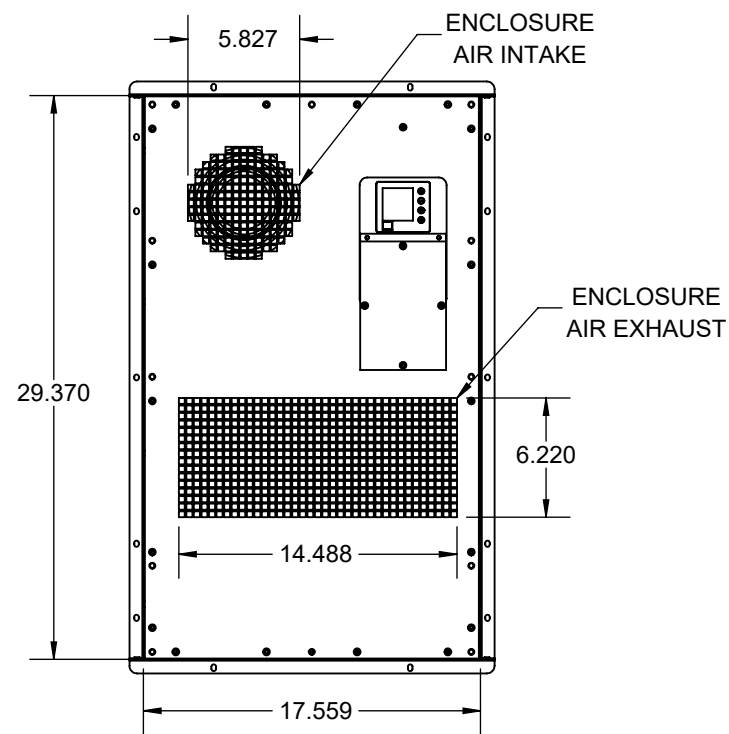

BDC SERIES

OPTIONAL:
INSET VERTICAL MOUNTING FLANGE

OVERFLOW DRAIN

MODEL: IQ5000BDC

COOLING CAPACITY: 5118 BTU (1500W)

HEATING CAPACITY: 1365 BTU (400W)

OPERATING CURRENT: 13A (624W) @ 48VDC @ 95°F (35°C)

OPERATING TEMPERATURE RANGE: -40°F TO 131°F (-40°C TO 55°C) WITH LA PACKAGE

DIMENSIONS W/O FLANGES: 29.53" H (750MM) X 17.72" W (450MM) X 7.87" D (200MM)

DIMENSIONS W/ FLANGES: 30.80" H (782MM) X 19.02" W (483MM) X 7.87" D (200MM)

MAXIMUM SOUND LEVEL @ 5FT FROM UNIT @ A HT. OF 3FT: 60 dBA

MAXIMUM SOUND LEVEL @ 2FT FROM UNIT @ A HT. OF 5FT: 62.8 dBA

WEIGHT: 90.4 LBS (41KG)

REFRIGERANT: R134a

REV	CHG	DATE	APP	DATE	CN #
B		8/31/2021	JWS		
A		9/29/2020	NAT		

ITEM NUMBER	N/A
MATERIAL	N/A
EST WT:	lbs
DRAWN BY	NAT

USED ON	IQ5000BDC
DATE	9/29/2020
SCALE	1:8

UNLESS OTHERWISE SPECIFIED TOLERANCES	
.X	±.060
.XX	±.030
.XXX	±.015
FRACTIONAL	±1/16
ANGULAR	±1/2°
SURFACE FINISH	63
DO NOT SCALE DRAWING DIMENSIONS ARE INCHES	