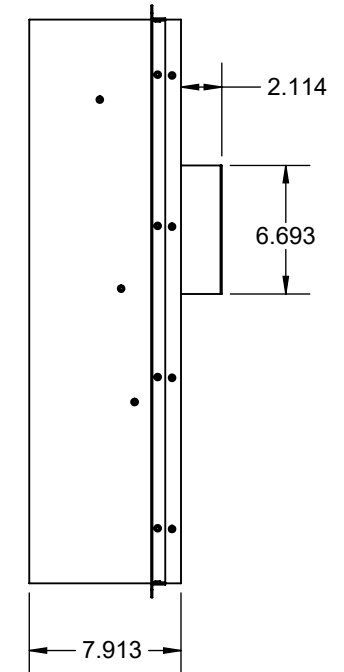

OPTIONAL:
INSET VERTICAL MOUNTING FLANGE