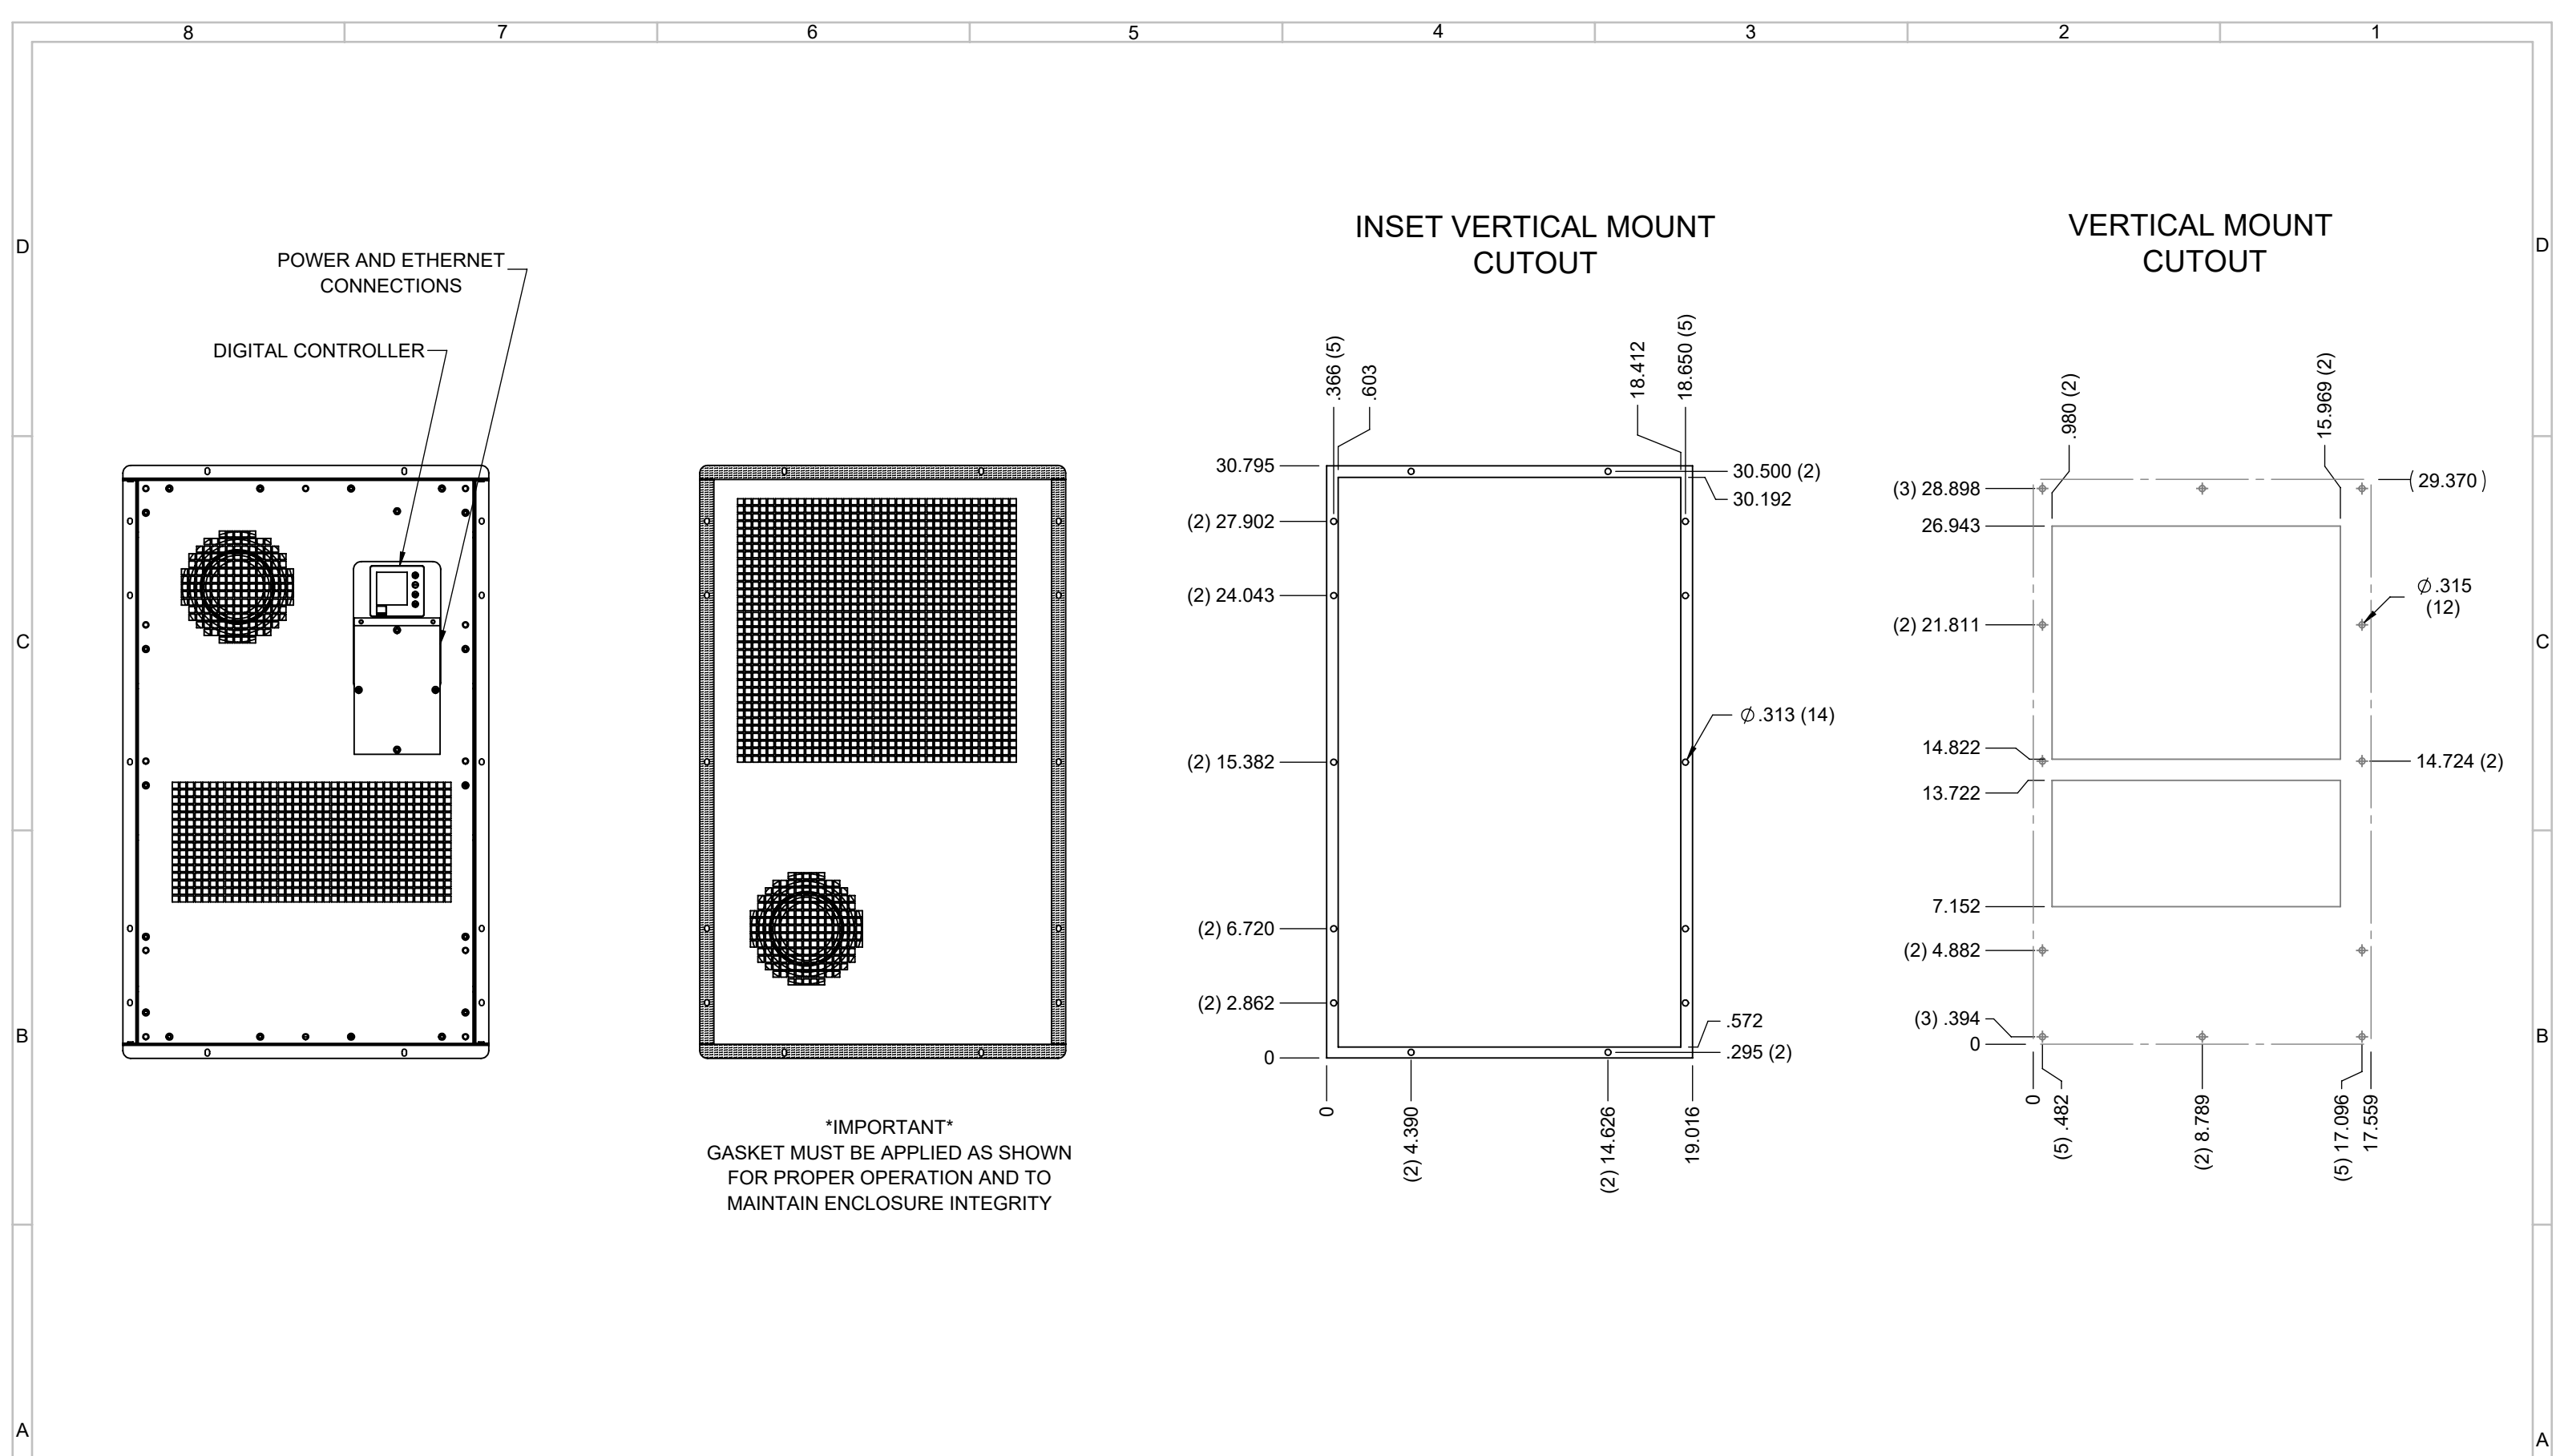

POWER AND ETHERNET CONNECTIONS

DIGITAL CONTROLLER

INSET VERTICAL MOUNT CUTOUT

VERTICAL MOUNT CUTOUT

IMPORTANT
GASKET MUST BE APPLIED AS SHOWN
FOR PROPER OPERATION AND TO
MAINTAIN ENCLOSURE INTEGRITY

EVAP. OUTLET ≈ 460
COND. OUTLET ≈ 520

ITEM NUMBER N/A	USED ON IQ5000BDC	UNLESS OTHERWISE SPECIFIED TOLERANCES X ±.060 .XX ±.030 .XXX ±.015 FRACTIONAL ±1/4 ANGULAR ±1/2°	ICE QUBE, INC. THIS IS A PROPRIETARY DOCUMENT. DO NOT REPRODUCE OR DISCLOSE WITHOUT THE EXPRESS WRITTEN PERMISSION OF ICE QUBE, INC.
MATERIAL N/A		EST WT: lbs DRAWN BY: NAT DATE: 9/29/2020 SCALE: 1:8 SURFACE FINISH: 63 DO NOT SCALE DRAWING DIMENSIONS ARE INCHES	
DESCRIPTION			SPEC DRAWING DRAWING NUMBER: IQ352498 REV: B