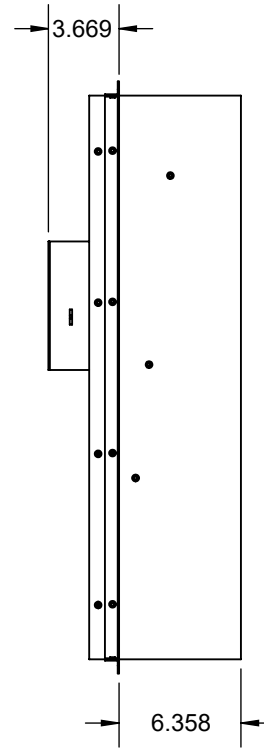

BDC SERIES

OPTIONAL:
INSET VERTICAL MOUNTING FLANGE

OVERFLOW DRAIN

MODEL: IQ5000BDC

COOLING CAPACITY: 5118 BTU (1500W)

HEATING CAPACITY: 1365 BTU (400W)

OPERATING CURRENT: 13A (624W) @ 48VDC @ 95°F (35°C)

OPERATING TEMPERATURE RANGE: -40°F TO 131°F (-40°C TO 55°C) WITH LA PACKAGE

DIMENSIONS W/O FLANGES: 29.53" H (750MM) X 17.72" W (450MM) X 7.87" D (200MM)

DIMENSIONS W/ FLANGES: 30.80" H (782MM) X 19.02" W (483MM) X 7.87" D (200MM)

MAXIMUM SOUND LEVEL @ 5FT FROM UNIT @ A HT. OF 3FT: 60 dBA

USED ON	IQ5000BDC
DATE	9/29/2020
SCALE	1:8

UNLESS OTHERWISE SPECIFIED TOLERANCES	
.X	±.060
.XX	±.030
.XXX	±.015
FRACTIONAL	±1/16
ANGULAR	±1/2°
SURFACE FINISH	63
DO NOT SCALE DRAWING DIMENSIONS ARE INCHES	

ITEM NUMBER N/A	USED ON IQ5000BDC	UNLESS OTHERWISE SPECIFIED TOLERANCES X ±.060 .XX ±.030 .XXX ±.015 FRACTIONAL ±1/4 ANGULAR ±1/2°	<p>ICE QUBE, INC. <small>THIS IS A PROPRIETARY DOCUMENT. DO NOT REPRODUCE OR DISCLOSE WITHOUT THE EXPRESS WRITTEN PERMISSION OF ICE QUBE, INC.</small></p>
MATERIAL N/A		<p>EST WT: lbs</p> <p>DRAWN BY: NAT DATE: 9/29/2020 SCALE: 1:8</p> <p>SURFACE FINISH: 63</p> <p>DO NOT SCALE DRAWING DIMENSIONS ARE INCHES</p>	
DESCRIPTION			<p>SPEC DRAWING</p> <p>DRAWING NUMBER: IQ352498</p> <p>REV: B</p>