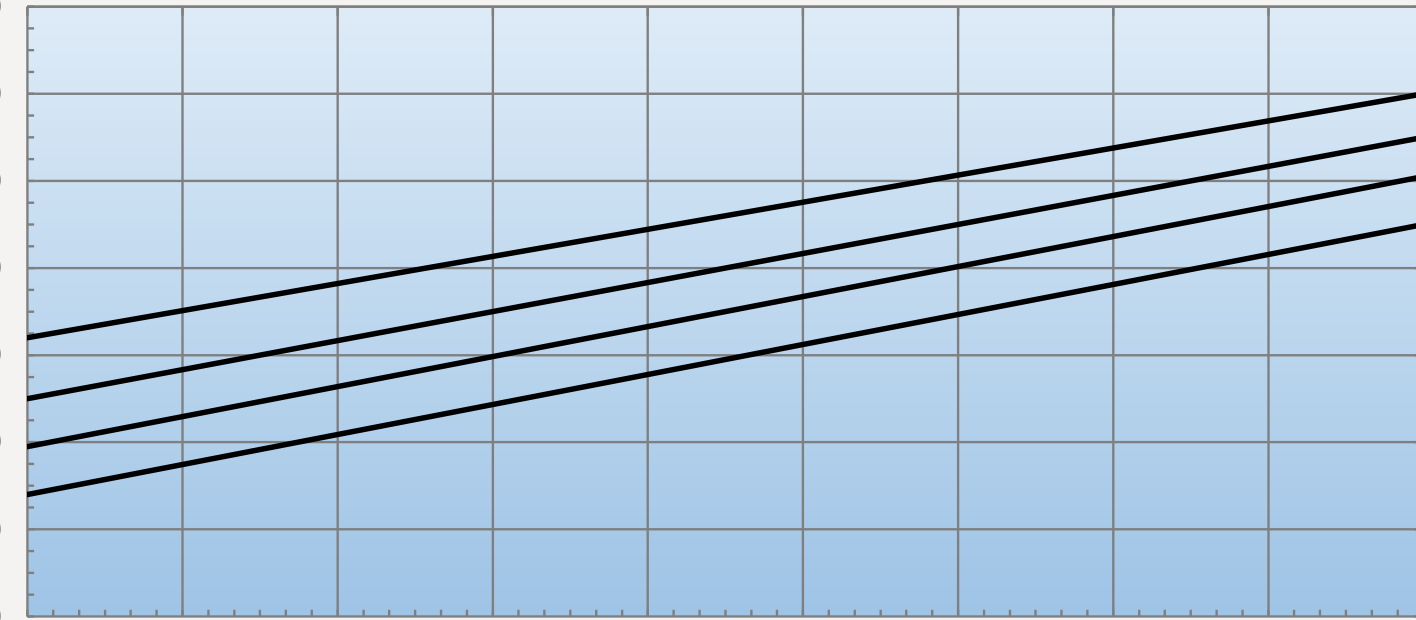

# IQ4500T 230V/60HZ CAPACITY CHART

WATTS BTU/HR

2,051 7000  
1,758 6000  
1,465 5000  
1,172 4000  
879 3000  
586 2000  
293 1000  
0 0

77°F/25°C  
95°F/35°C  
113°F/45°C  
131°F/55°C

AMBIENT TEMPERATURE