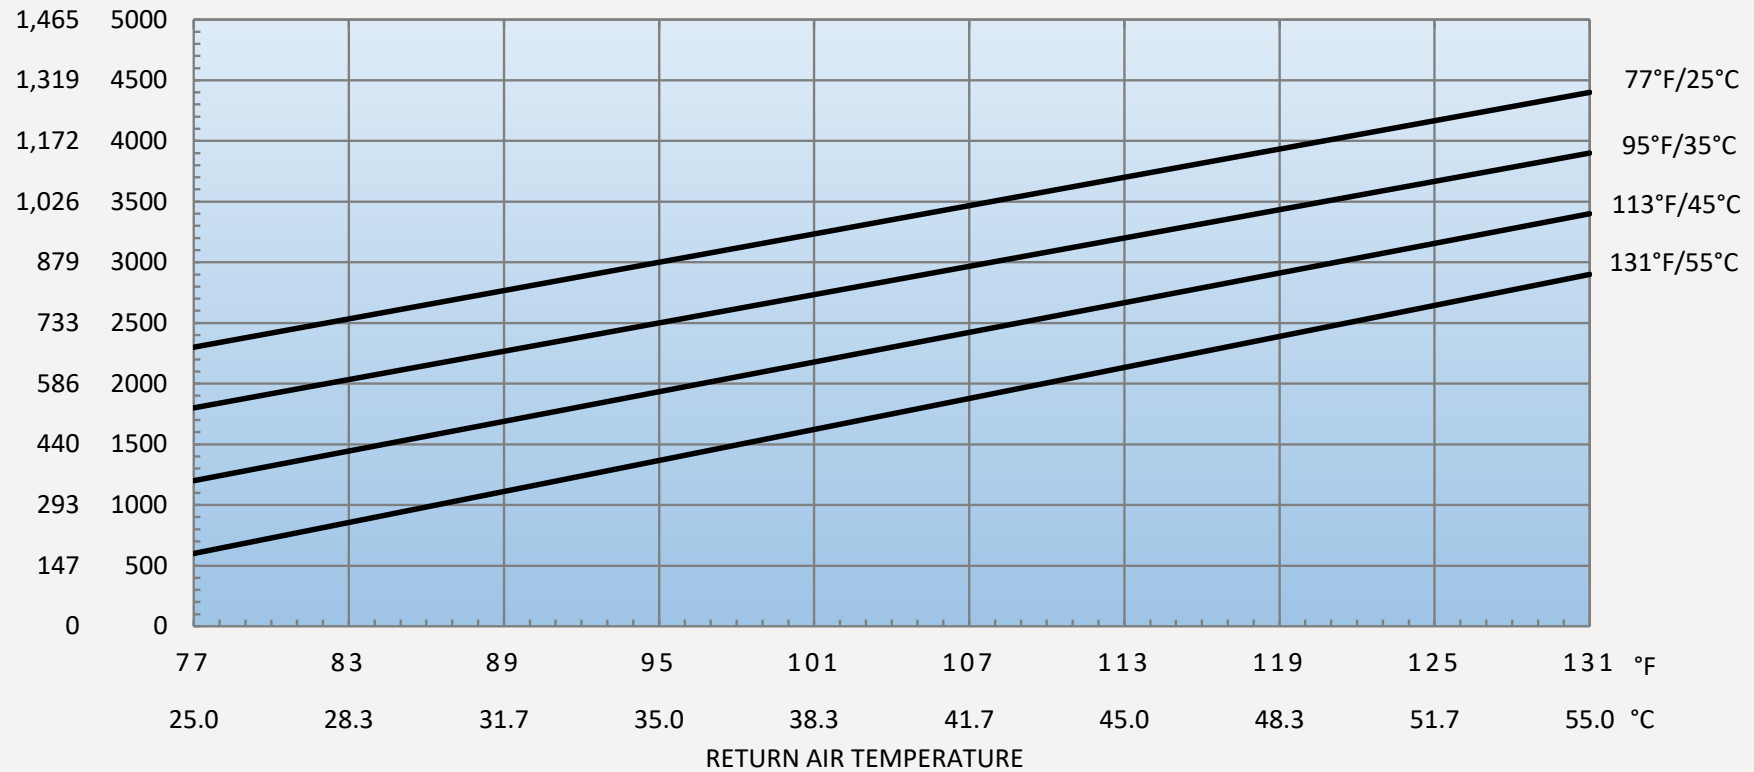

IQ2700B 120V/60HZ CAPACITY CHART

WATTS BTU/HR

AMBIENT TEMPERATURE