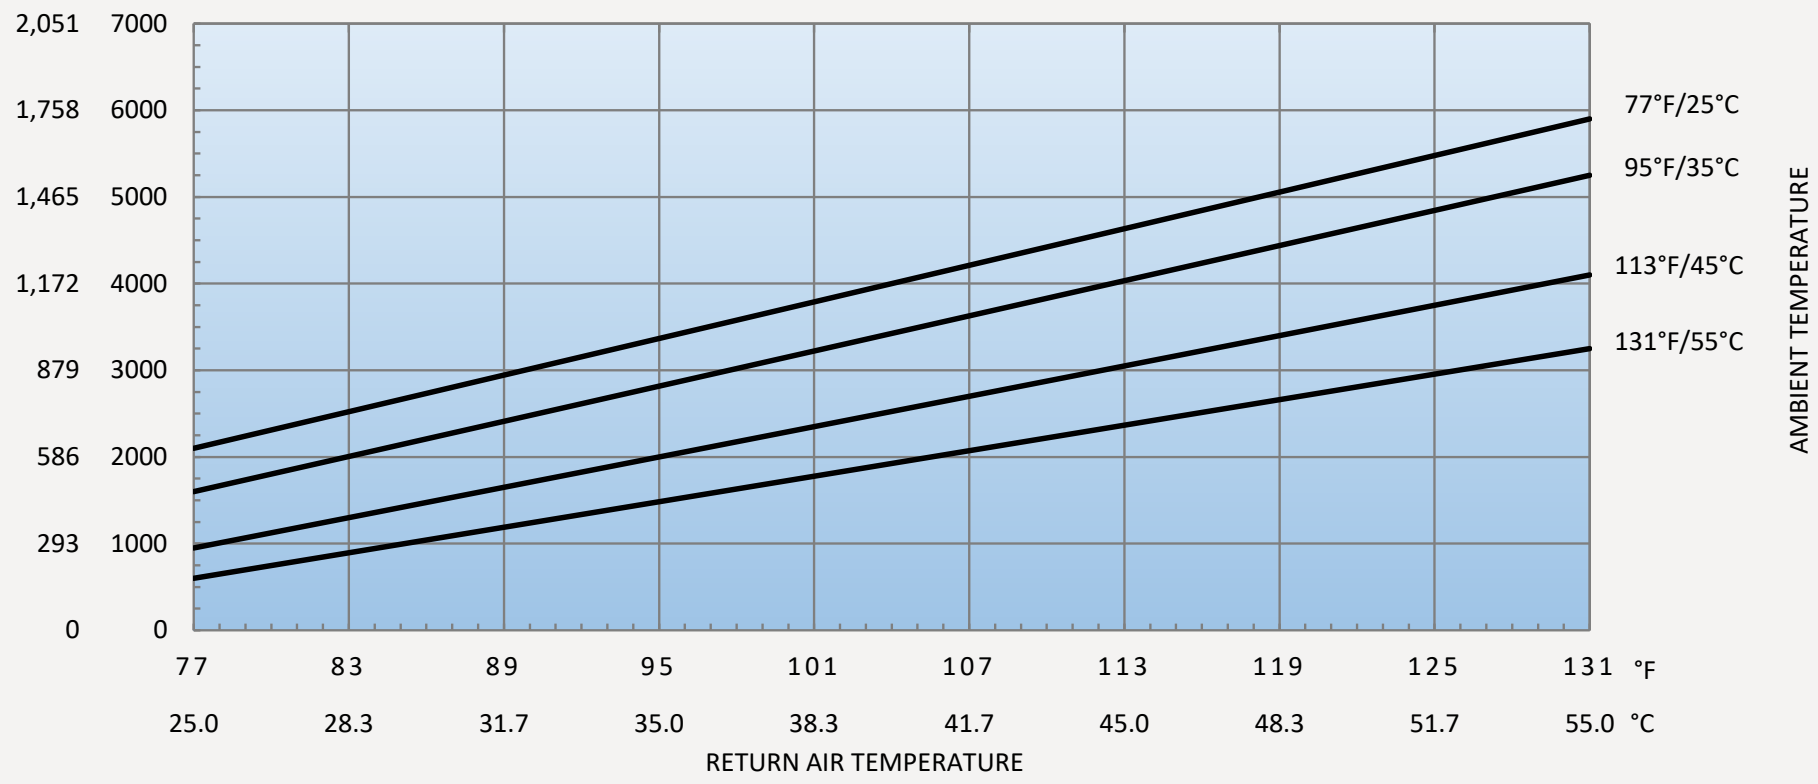

IQ2500V 480V/60HZ CAPACITY CHART

WATTS BTU/HR

AMBIENT TEMPERATURE