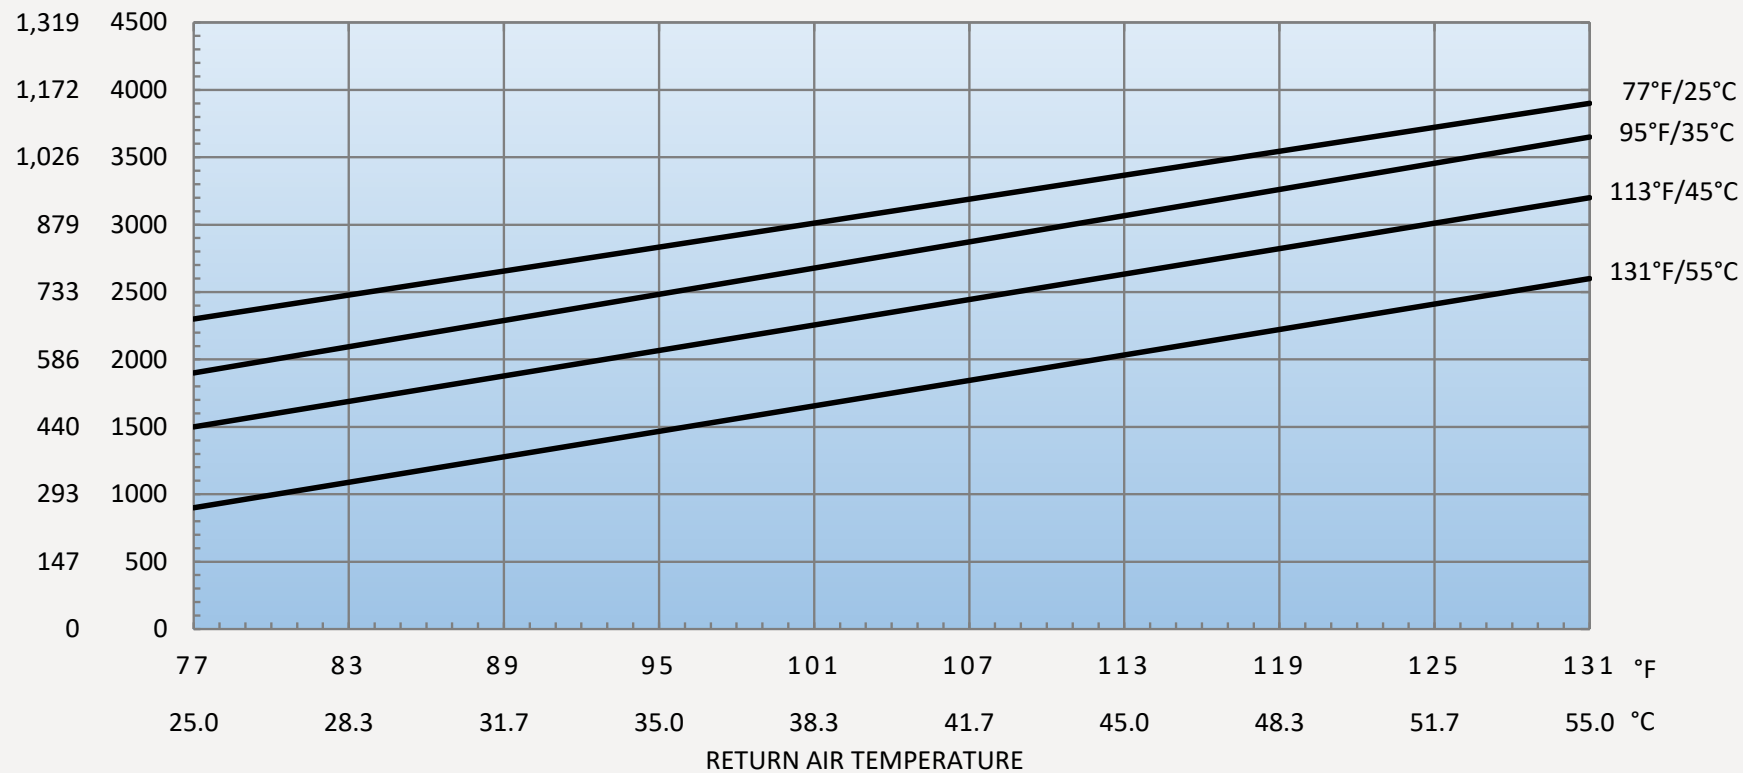

IQ2500TXS 120V/60HZ CAPACITY CHART

WATTS BTU/HR

AMBIENT TEMPERATURE