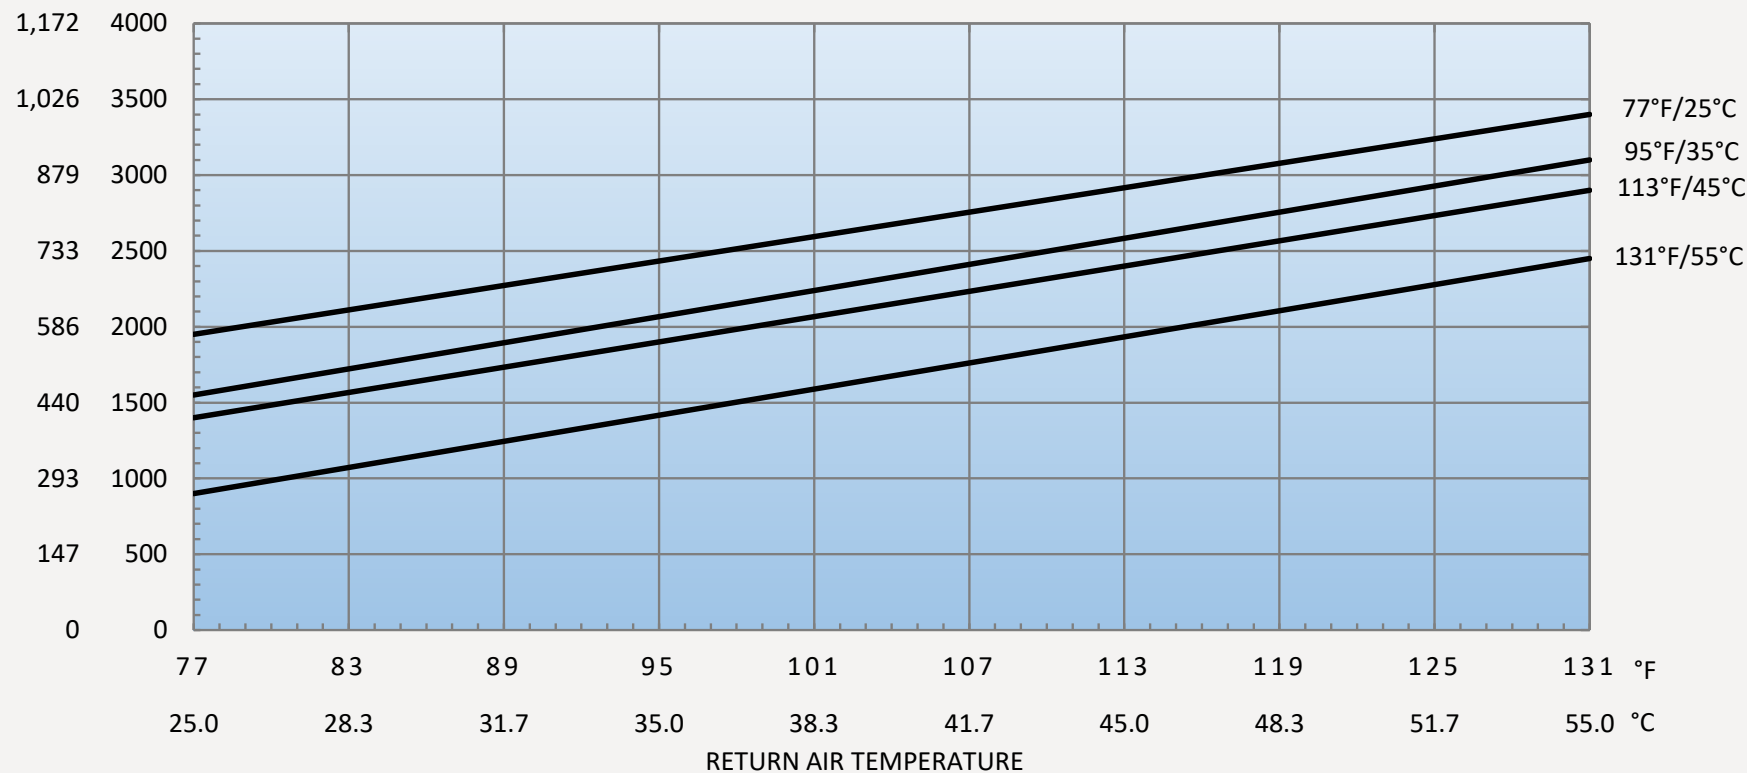

IQ2400VXS 120V/60HZ CAPACITY CHART

WATTS BTU/HR

AMBIENT TEMPERATURE