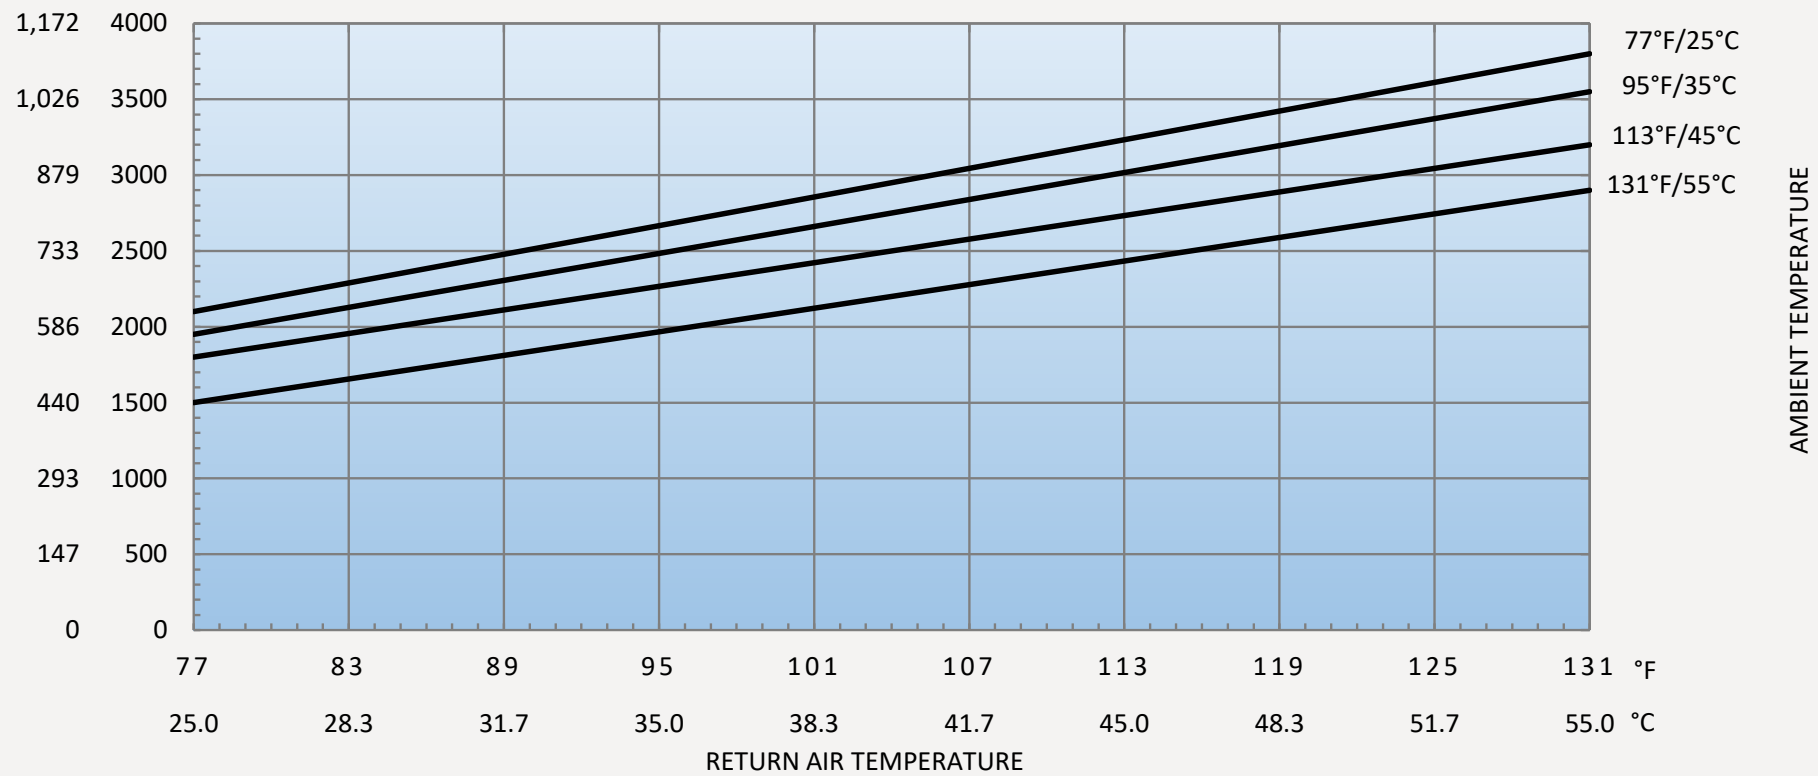

IQ2200VS12 120V/60HZ CAPACITY CHART

WATTS BTU/HR

AMBIENT TEMPERATURE