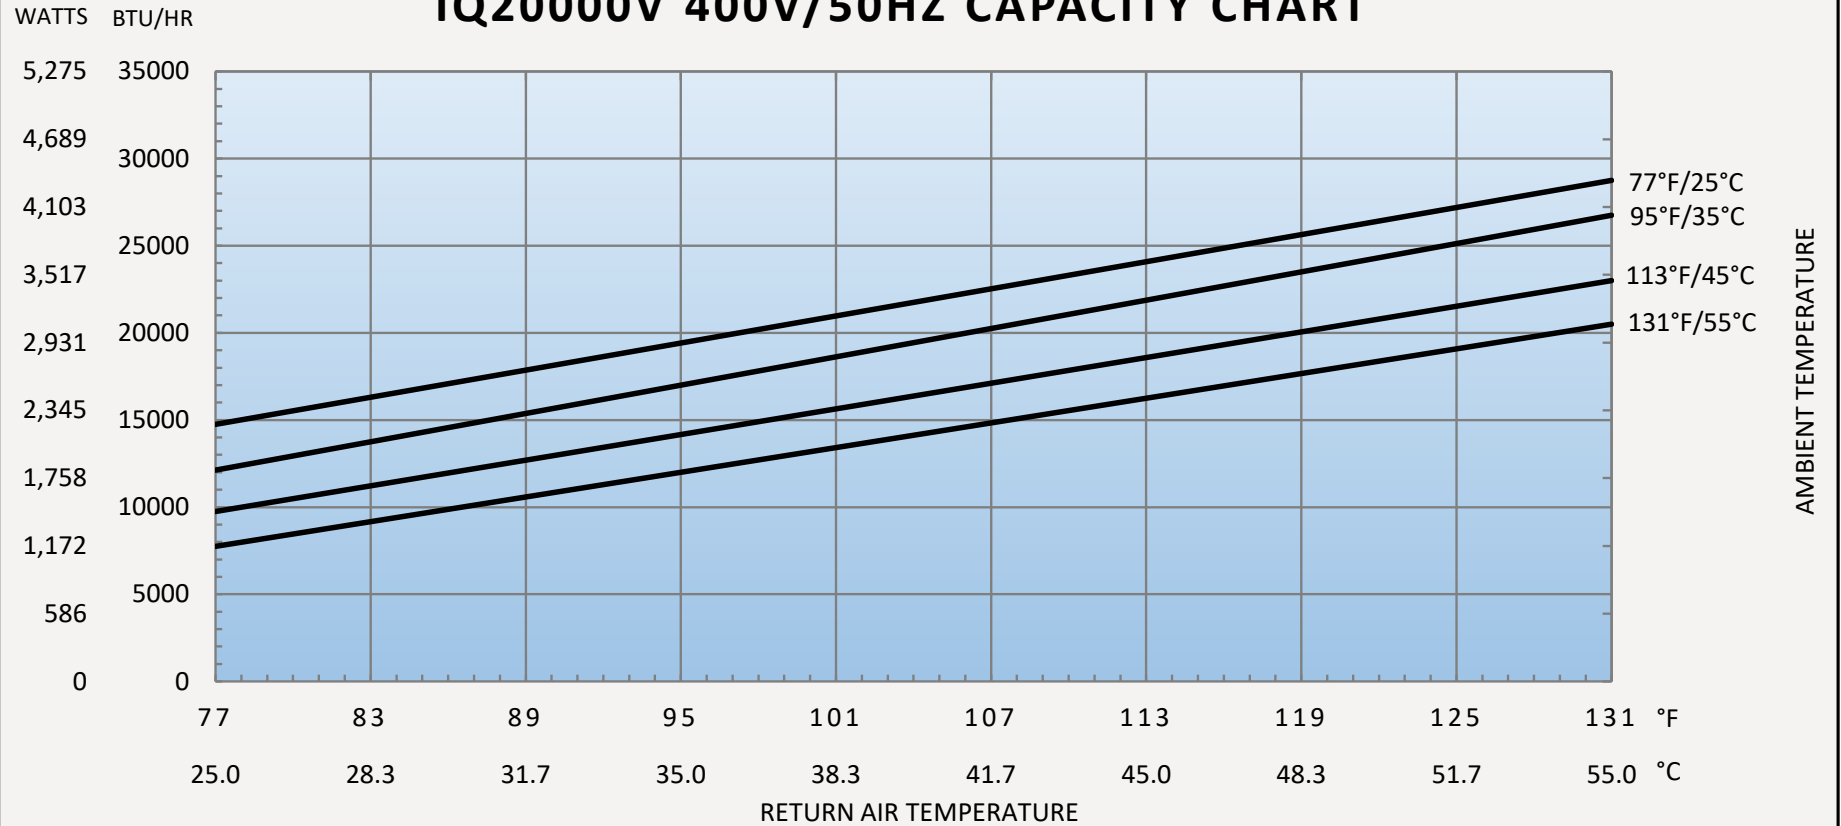

IQ20000V 220V/50HZ CAPACITY CHART

IQ20000V 230V/60HZ CAPACITY CHART

IQ20000V 400V/50HZ CAPACITY CHART

IQ20000V 400V/60HZ CAPACITY CHART

IQ20000V 480V/50HZ CAPACITY CHART

IQ20000V 480V/60HZ CAPACITY CHART