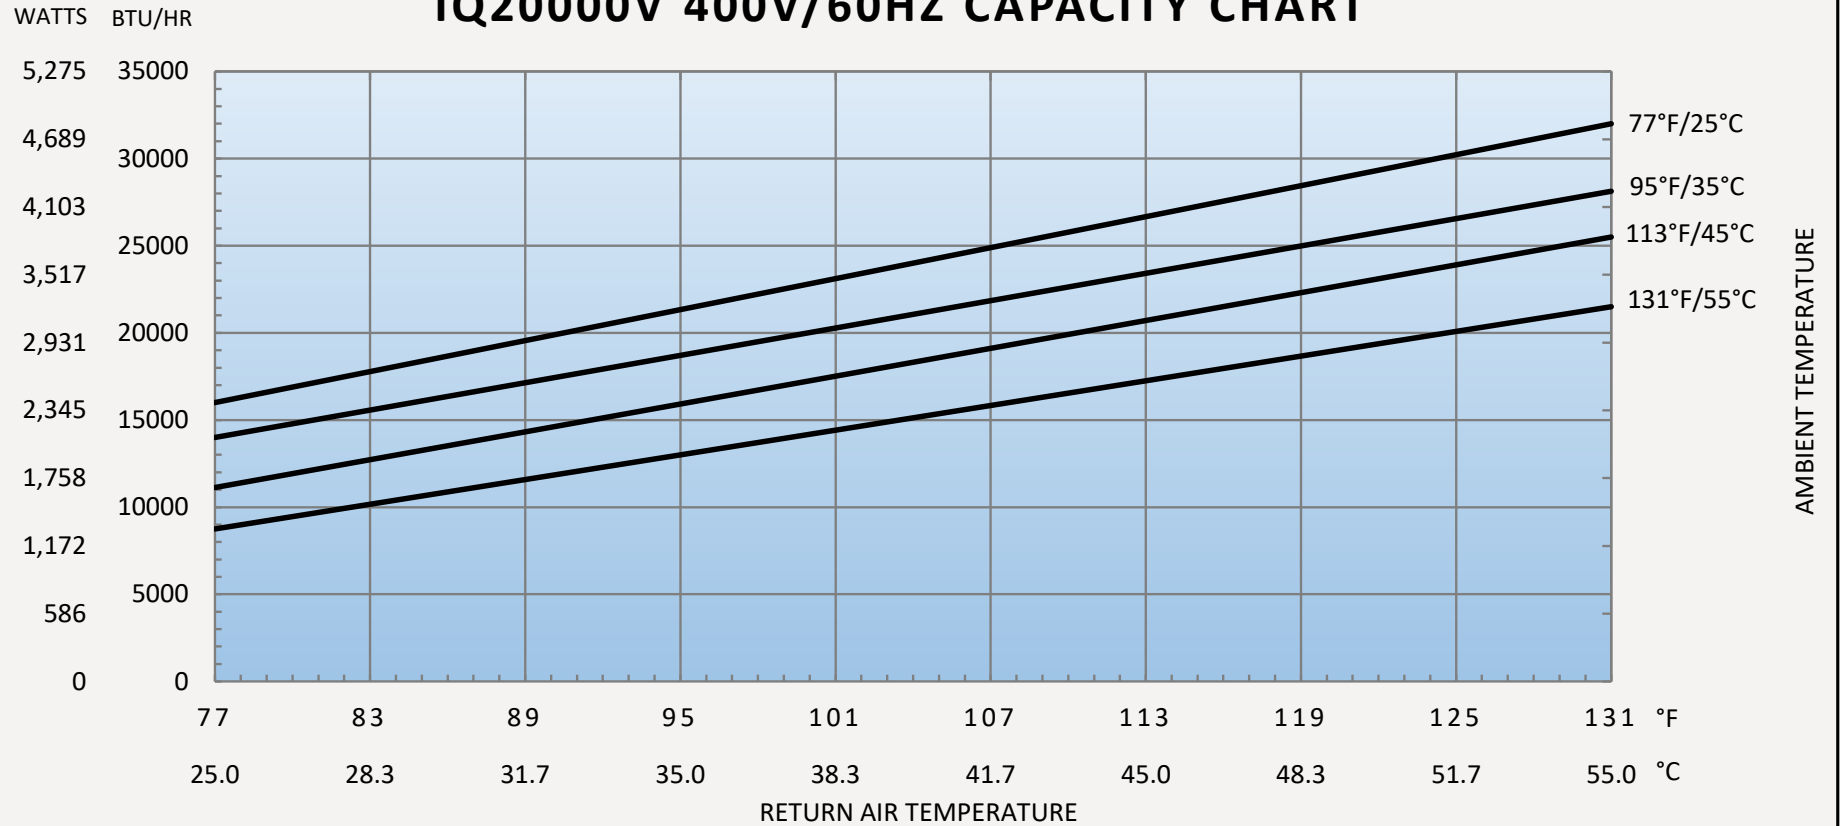

IQ20000V 220V/50HZ CAPACITY CHART

IQ20000V 230V/60HZ CAPACITY CHART

IQ20000V 400V/50HZ CAPACITY CHART

IQ20000V 400V/60HZ CAPACITY CHART

IQ20000V 480V/50HZ CAPACITY CHART

IQ20000V 480V/60HZ CAPACITY CHART