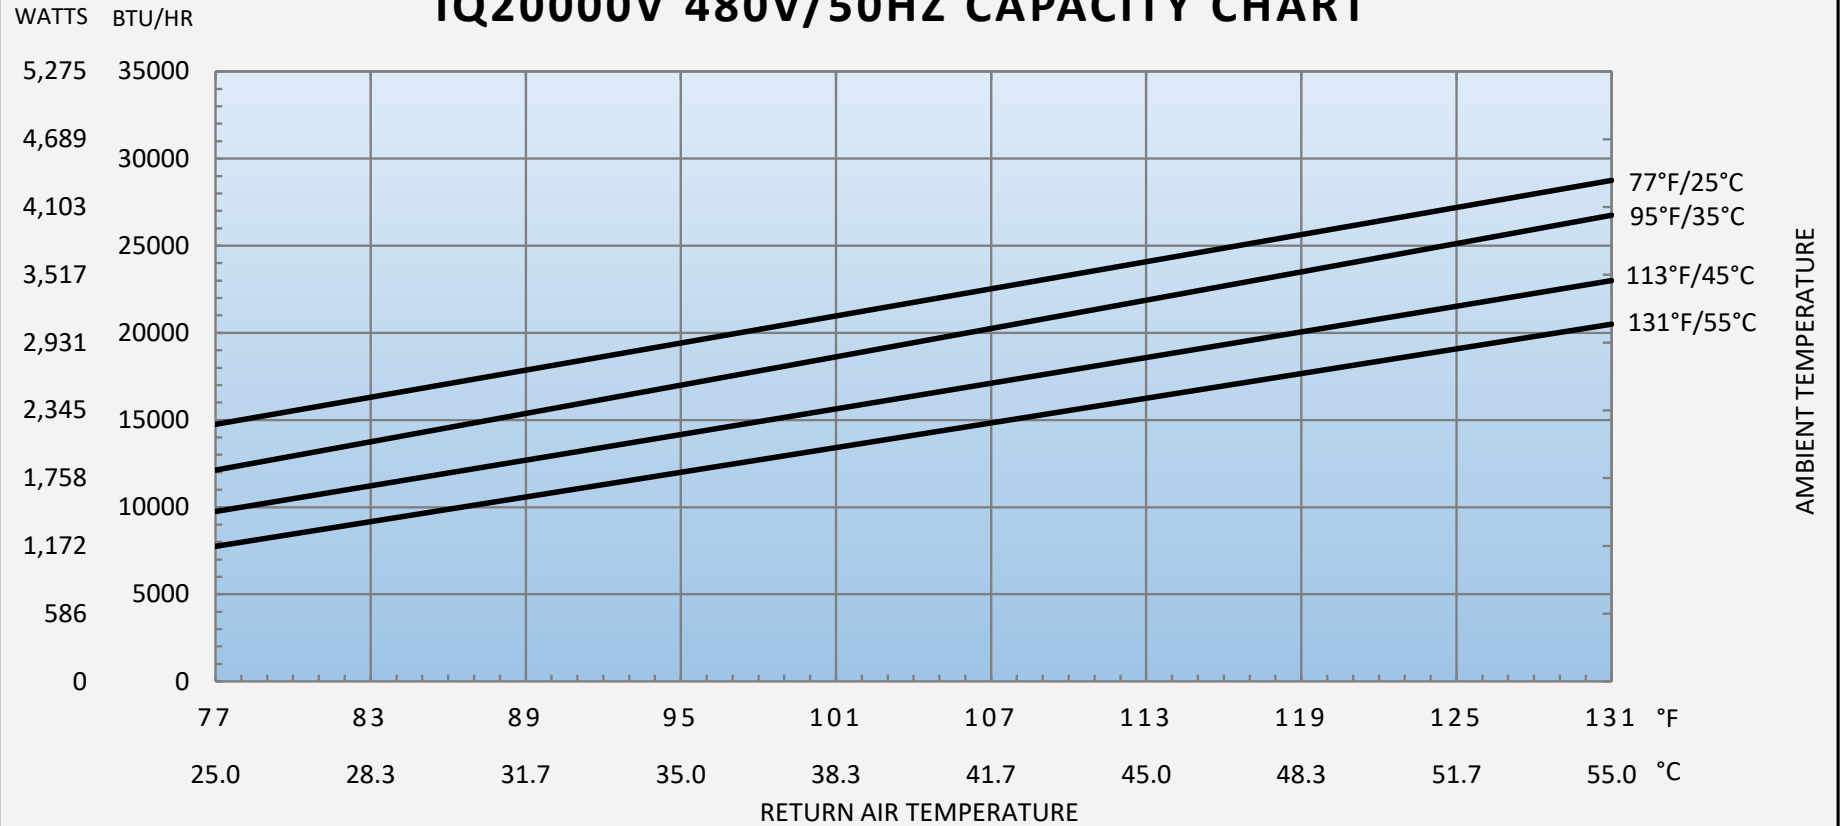

IQ20000V 220V/50HZ CAPACITY CHART

IQ20000V 230V/60HZ CAPACITY CHART

IQ20000V 400V/50HZ CAPACITY CHART

IQ20000V 400V/60HZ CAPACITY CHART

IQ20000V 480V/50HZ CAPACITY CHART

IQ20000V 480V/60HZ CAPACITY CHART