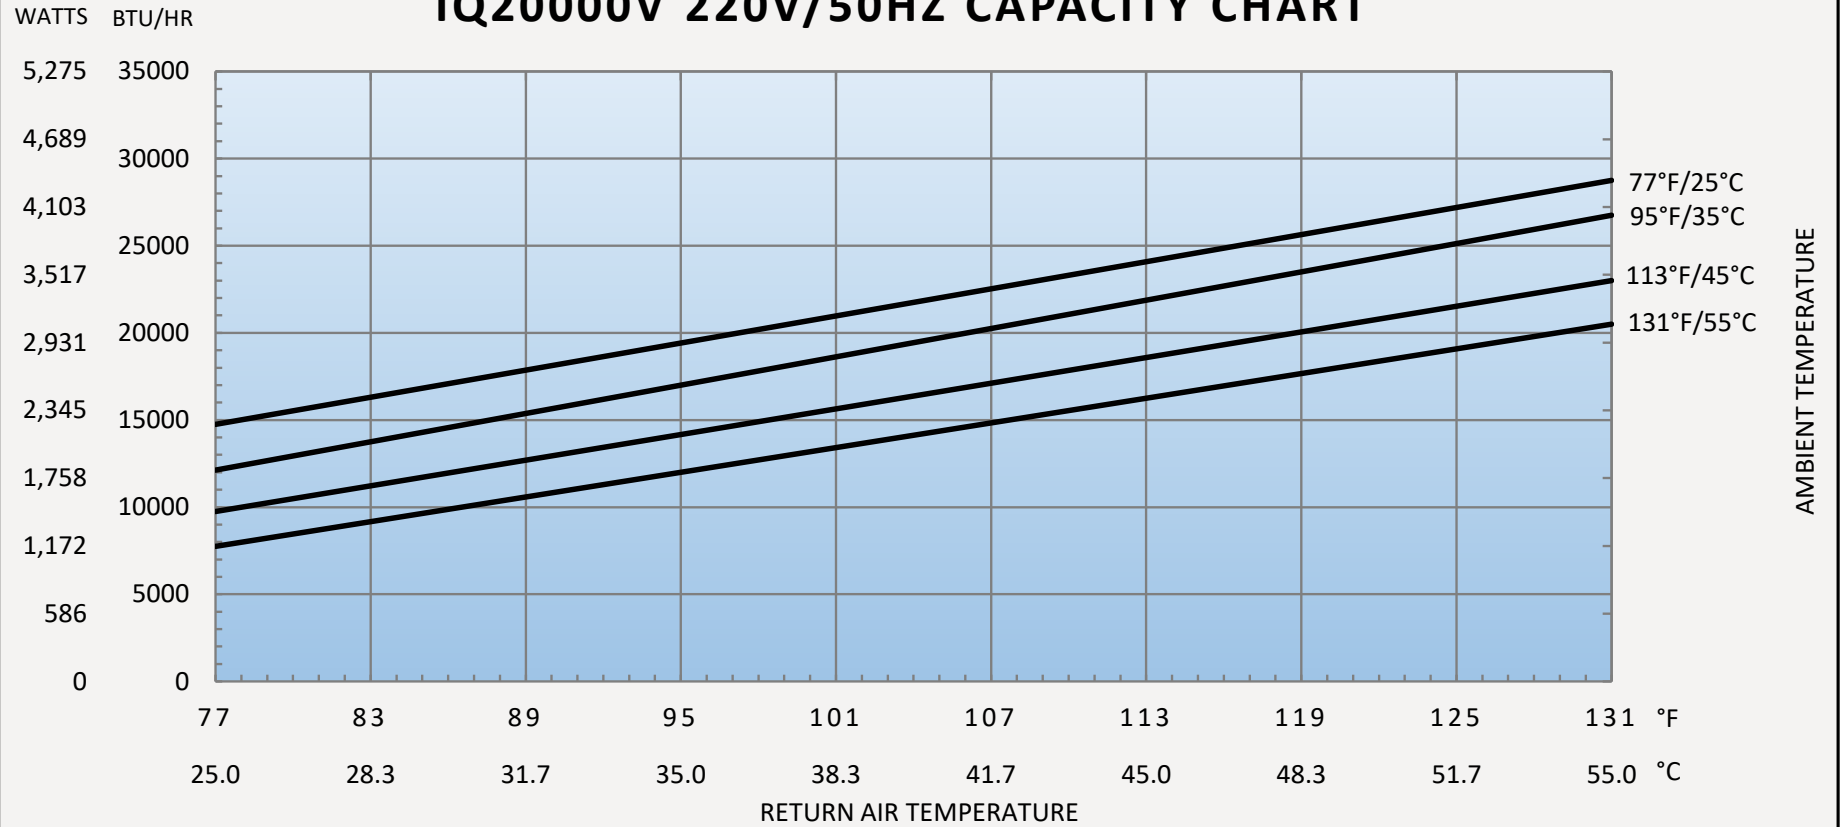

IQ20000V 220V/50HZ CAPACITY CHART

IQ20000V 230V/60HZ CAPACITY CHART

IQ20000V 400V/50HZ CAPACITY CHART

IQ20000V 400V/60HZ CAPACITY CHART

IQ20000V 480V/50HZ CAPACITY CHART

IQ20000V 480V/60HZ CAPACITY CHART