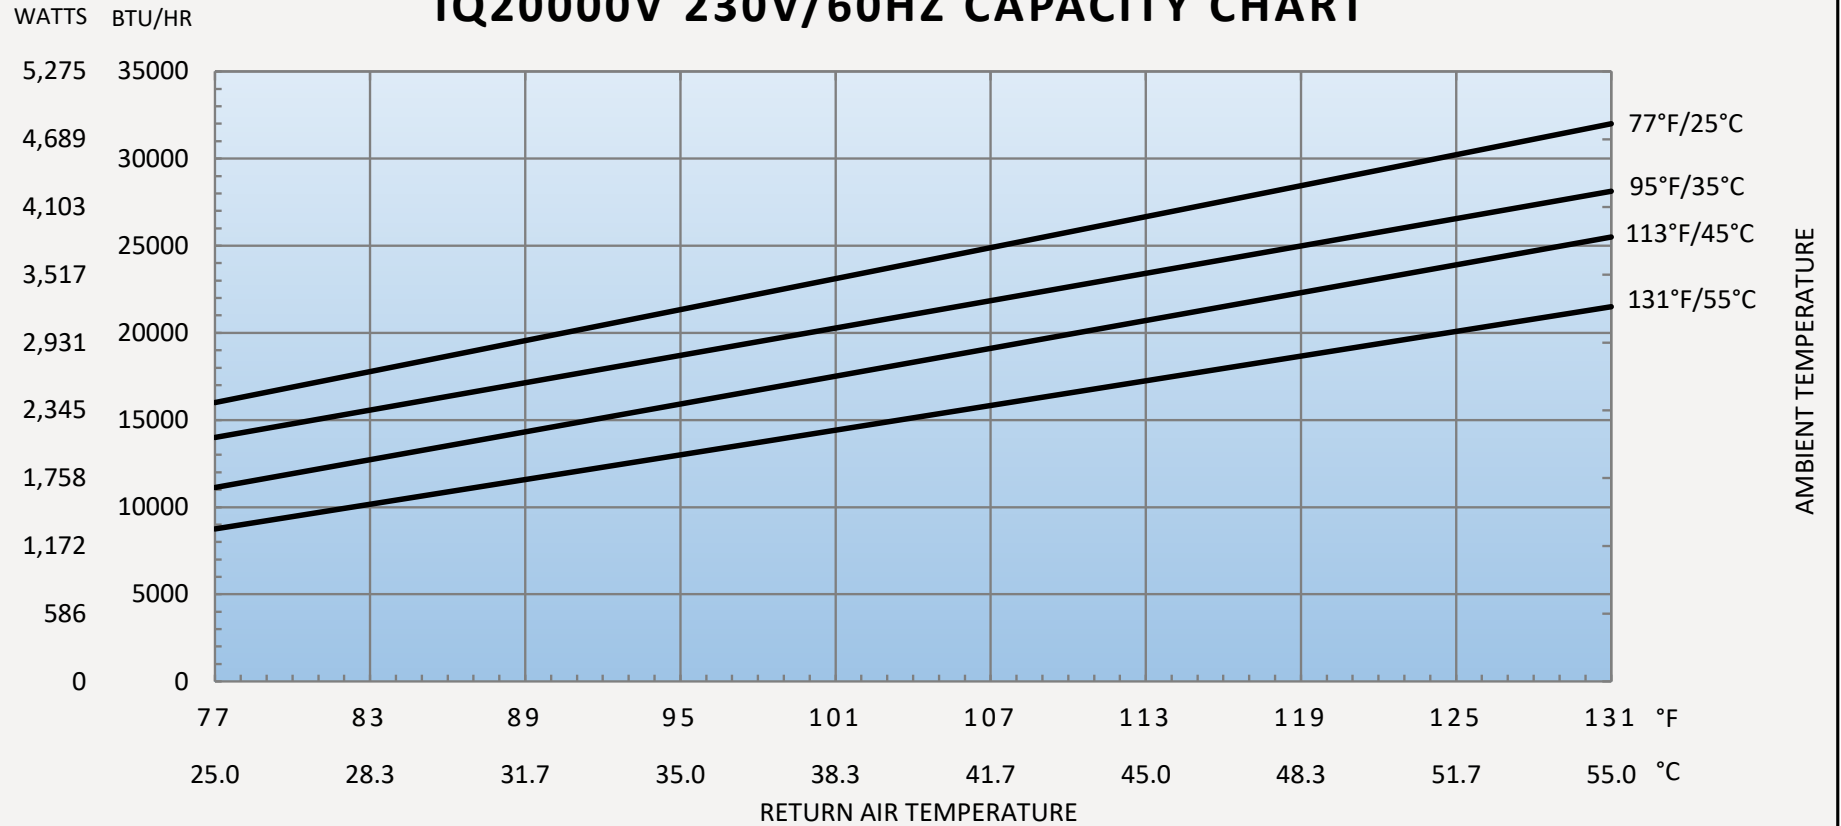

IQ20000V 220V/50HZ CAPACITY CHART

IQ20000V 230V/60HZ CAPACITY CHART

IQ20000V 400V/50HZ CAPACITY CHART

IQ20000V 400V/60HZ CAPACITY CHART

IQ20000V 480V/50HZ CAPACITY CHART

IQ20000V 480V/60HZ CAPACITY CHART