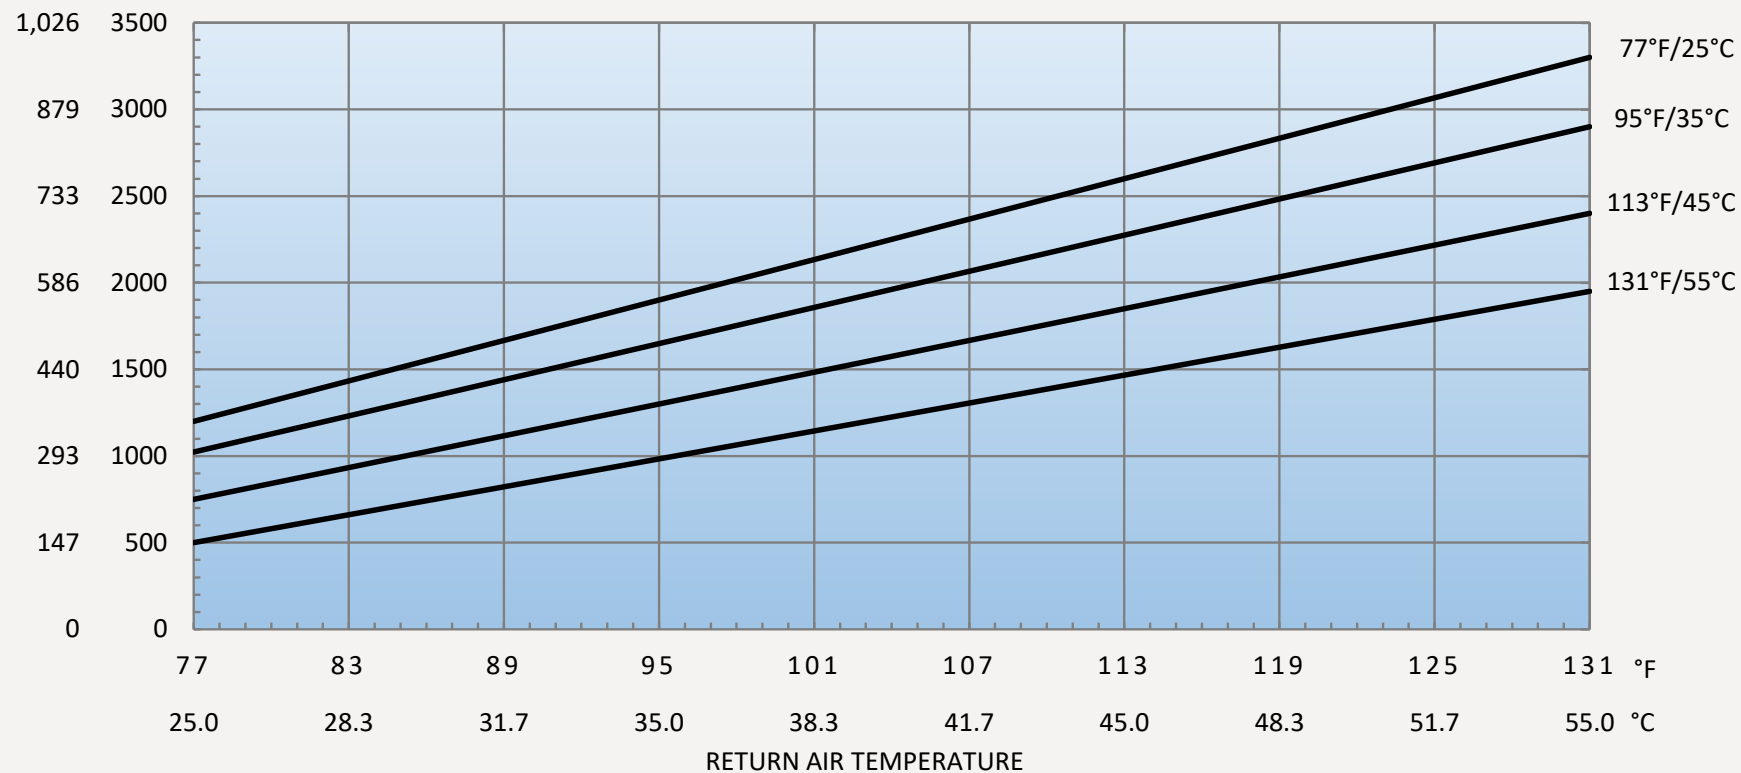

IQ1800VS 120V/60HZ CAPACITY CHART

WATTS BTU/HR

AMBIENT TEMPERATURE