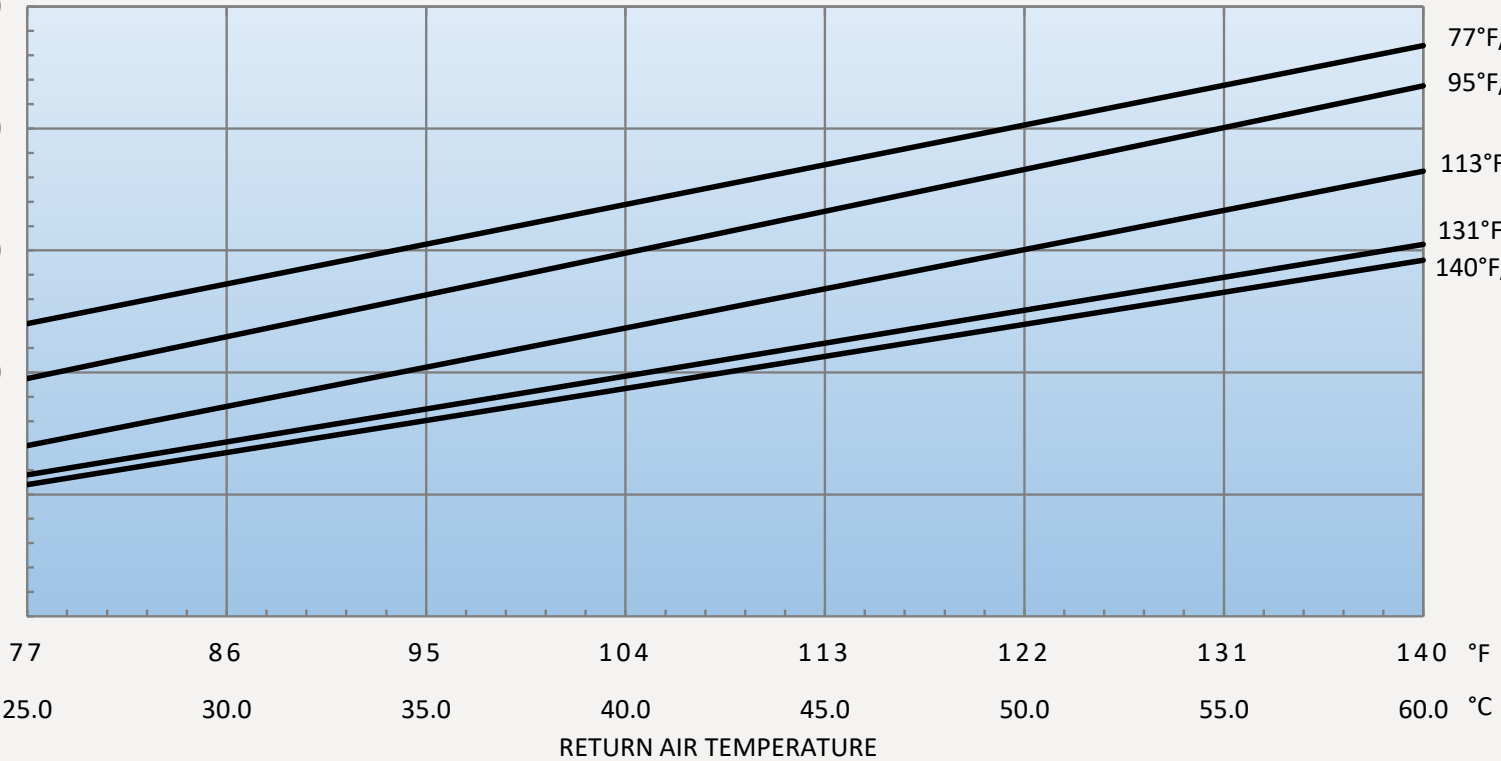

# IQ14000EV 400V/50HZ CAPACITY CHART

WATTS BTU/HR

7,327 25000  
5,861 20000  
4,396 15000  
2,931 10000  
1,465 5000  
0 0

AMBIENT TEMPERATURE