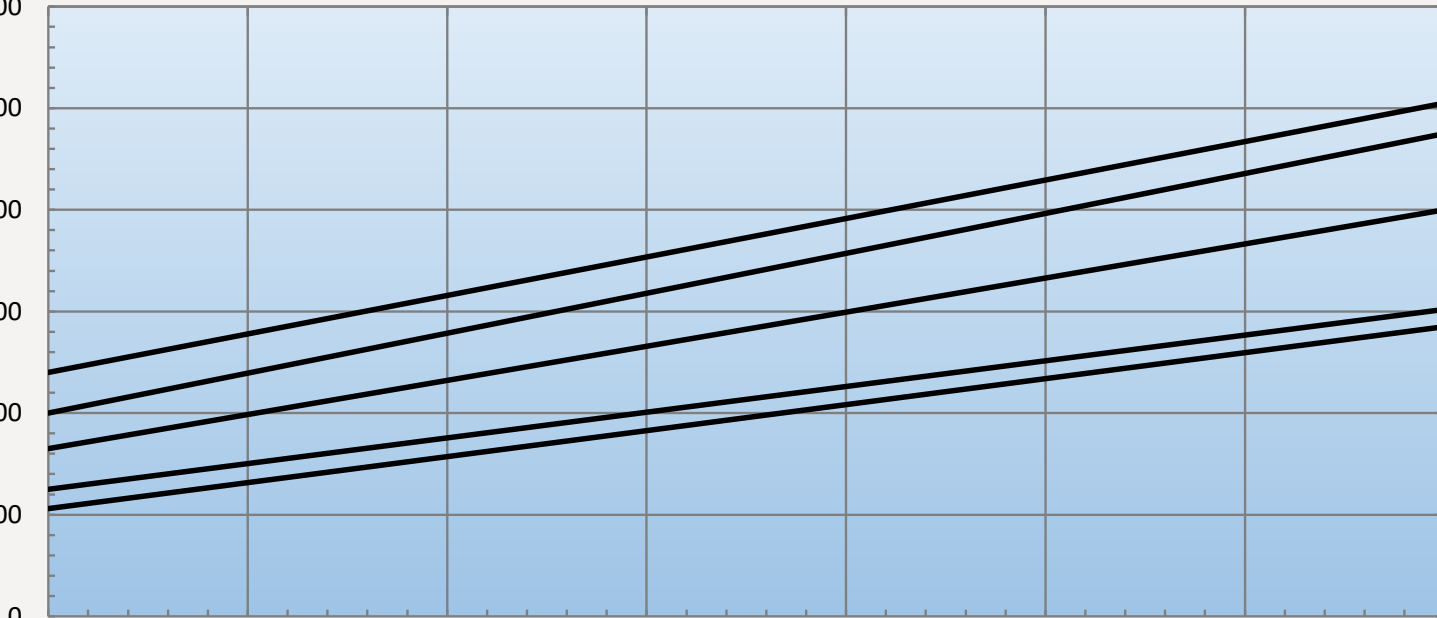

IQ14000EV 240V/60HZ CAPACITY CHART

WATTS BTU/HR

8,792 30000

7,327 25000

5,861 20000

4,396 15000

2,931 10000

1,465 5000

0

AMBIENT TEMPERATURE

77 86 95 104 113 122 131 140 °F

25.0 30.0 35.0 40.0 45.0 50.0 55.0 60.0 °C

RETURN AIR TEMPERATURE