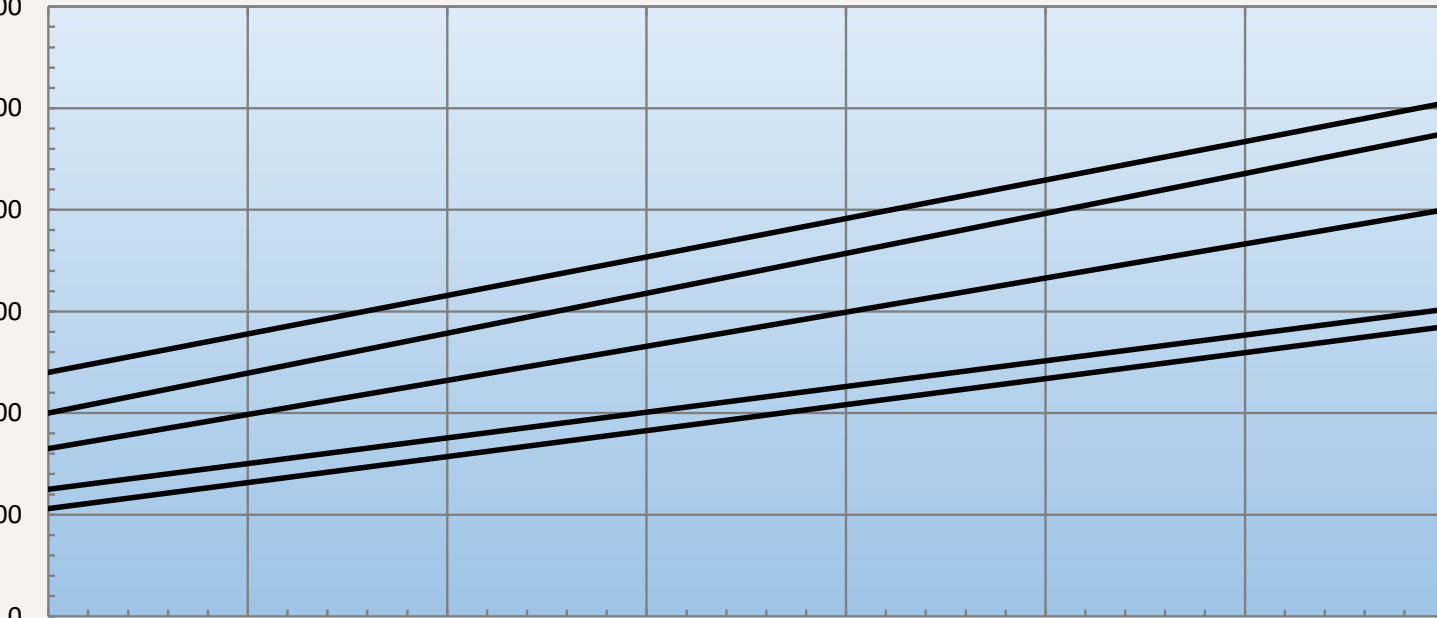

IQ14000EV 230V/60HZ CAPACITY CHART

WATTS BTU/HR

8,792 30000

7,327 25000

5,861 20000

4,396 15000

2,931 10000

1,465 5000

0

AMBIENT TEMPERATURE

77 86 95 104 113 122 131 140 °F

25.0 30.0 35.0 40.0 45.0 50.0 55.0 60.0 °C

RETURN AIR TEMPERATURE