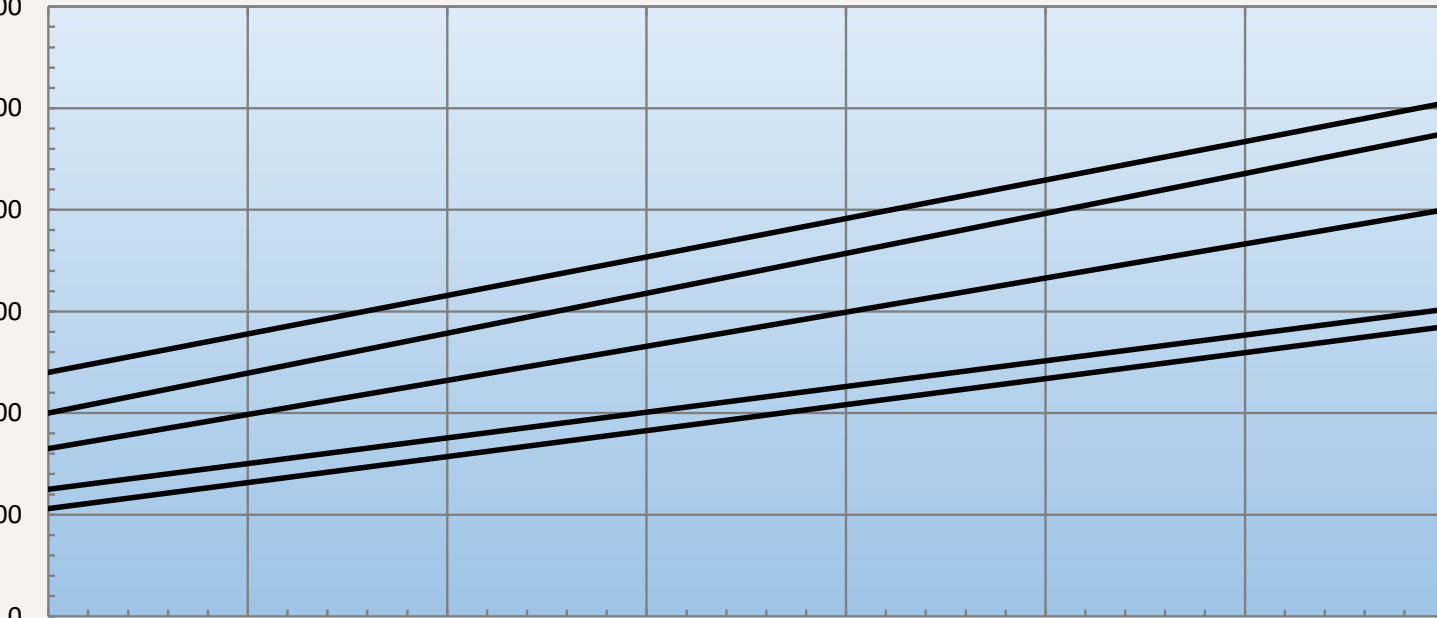

IQ14000EV 400V/60HZ CAPACITY CHART

WATTS BTU/HR

8,792 30000

7,327 25000

5,861 20000

4,396 15000

2,931 10000

1,465 5000

0

AMBIENT TEMPERATURE

77 86 95 104 113 122 131 140 °F

25.0 30.0 35.0 40.0 45.0 50.0 55.0 60.0 °C

RETURN AIR TEMPERATURE