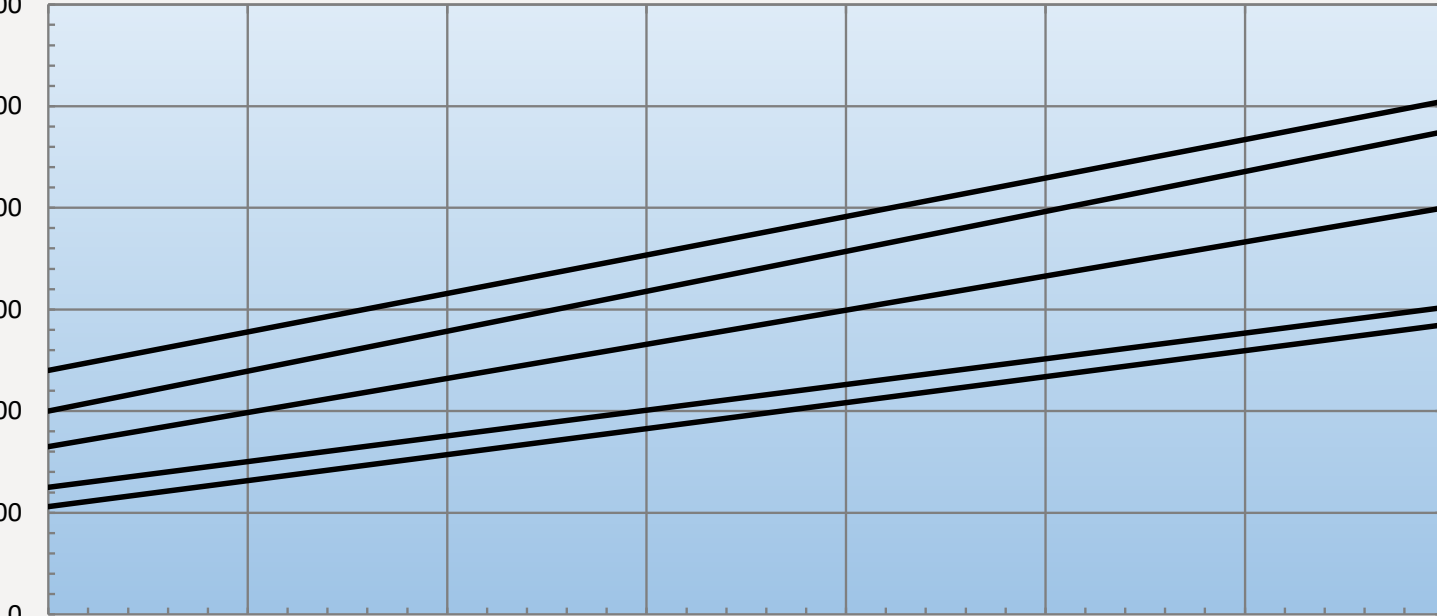

IQ14000EV 480V/60HZ CAPACITY CHART

WATTS BTU/HR

8,792 30000

7,327 25000

5,861 20000

4,396 15000

2,931 10000

1,465 5000

0

AMBIENT TEMPERATURE

77°F/25°C

95°F/35°C

113°F/45°C

131°F/55°C

140°F/60°C

77 86 95 104 113 122 131 140 °F

25.0 30.0 35.0 40.0 45.0 50.0 55.0 60.0 °C

RETURN AIR TEMPERATURE