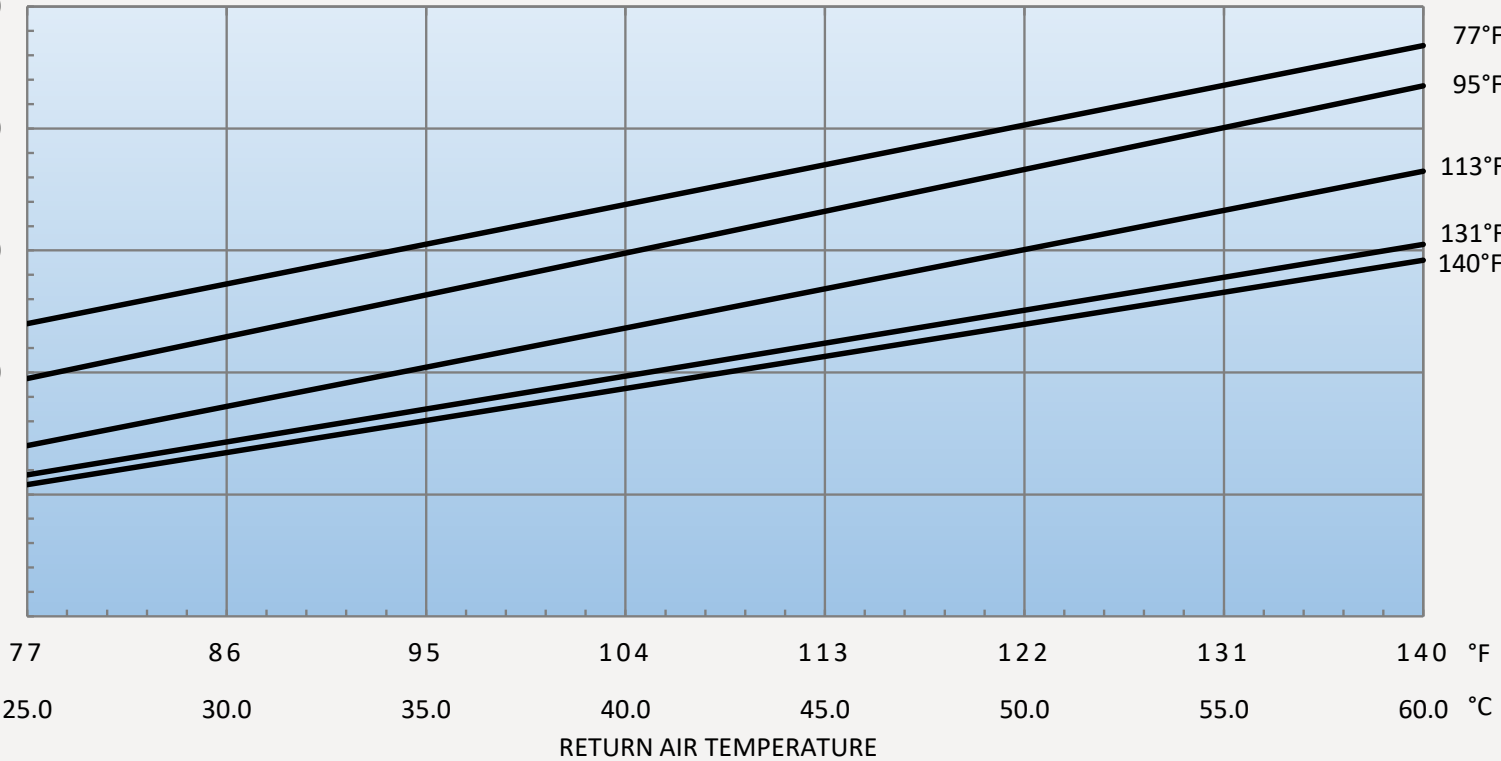

# IQ14000EV 220V/50HZ CAPACITY CHART

WATTS BTU/HR

7,327 25000  
5,861 20000  
4,396 15000  
2,931 10000  
1,465 5000  
0 0

AMBIENT TEMPERATURE