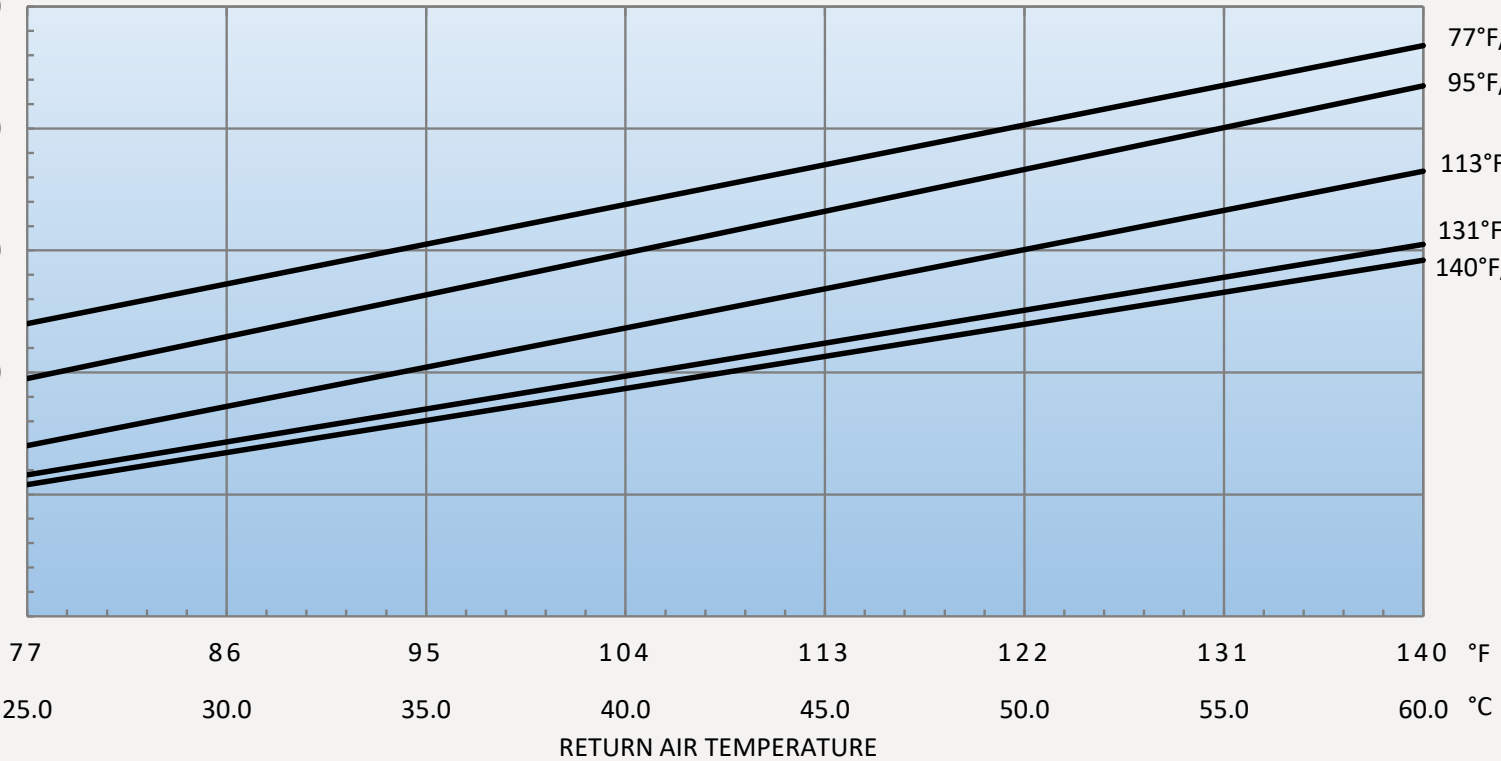

IQ14000EV 400V/50HZ CAPACITY CHART

WATTS BTU/HR

7,327 25000
5,861 20000
4,396 15000
2,931 10000
1,465 5000
0 0

AMBIENT TEMPERATURE