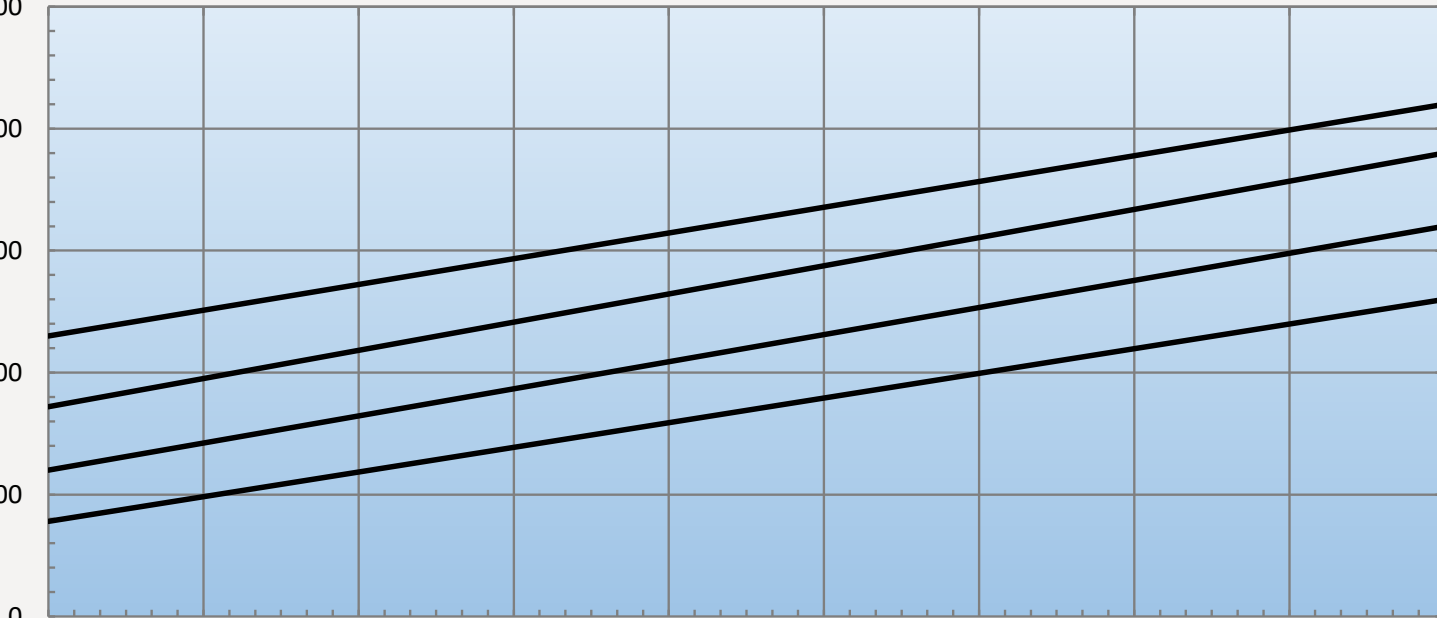

IQ12000V 230V/60HZ CAPACITY CHART

WATTS BTU/HR

7,327 25000

5,861 20000

4,396 15000

2,931 10000

1,465 5000

0