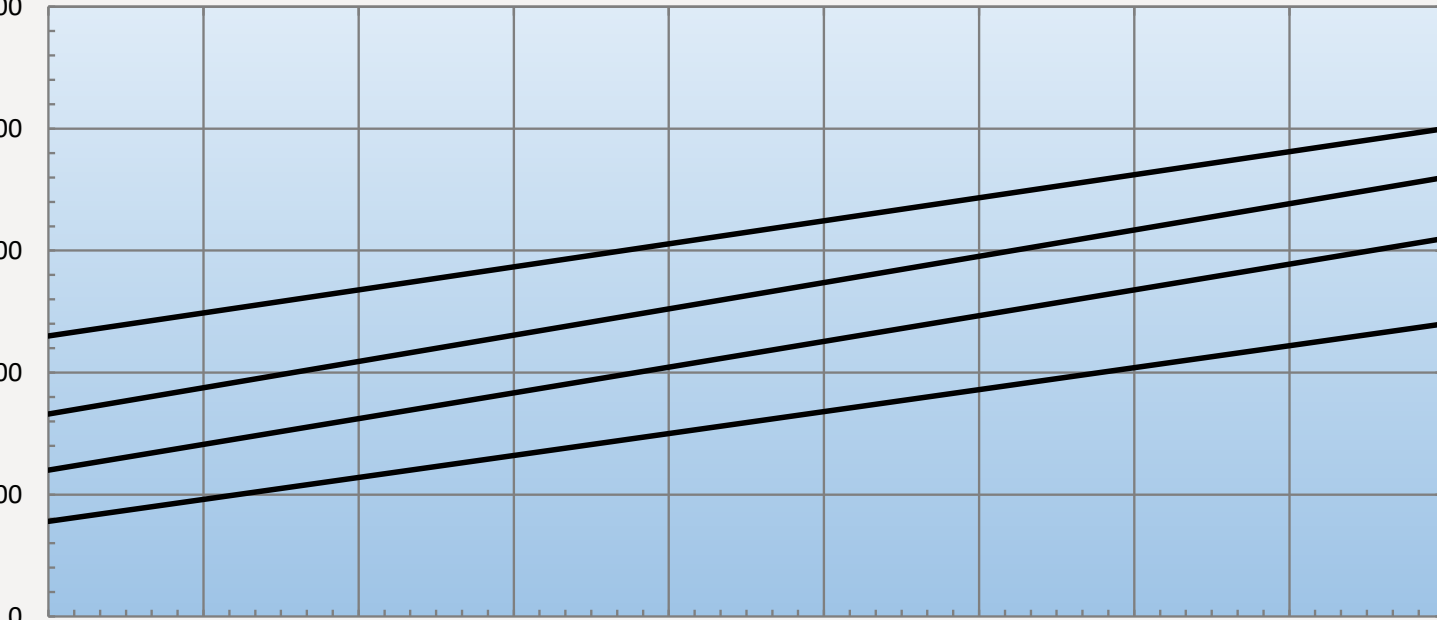

IQ12000V 120V/60HZ CAPACITY CHART

WATTS BTU/HR

7,327 25000

5,861 20000

4,396 15000

2,931 10000

1,465 5000

0