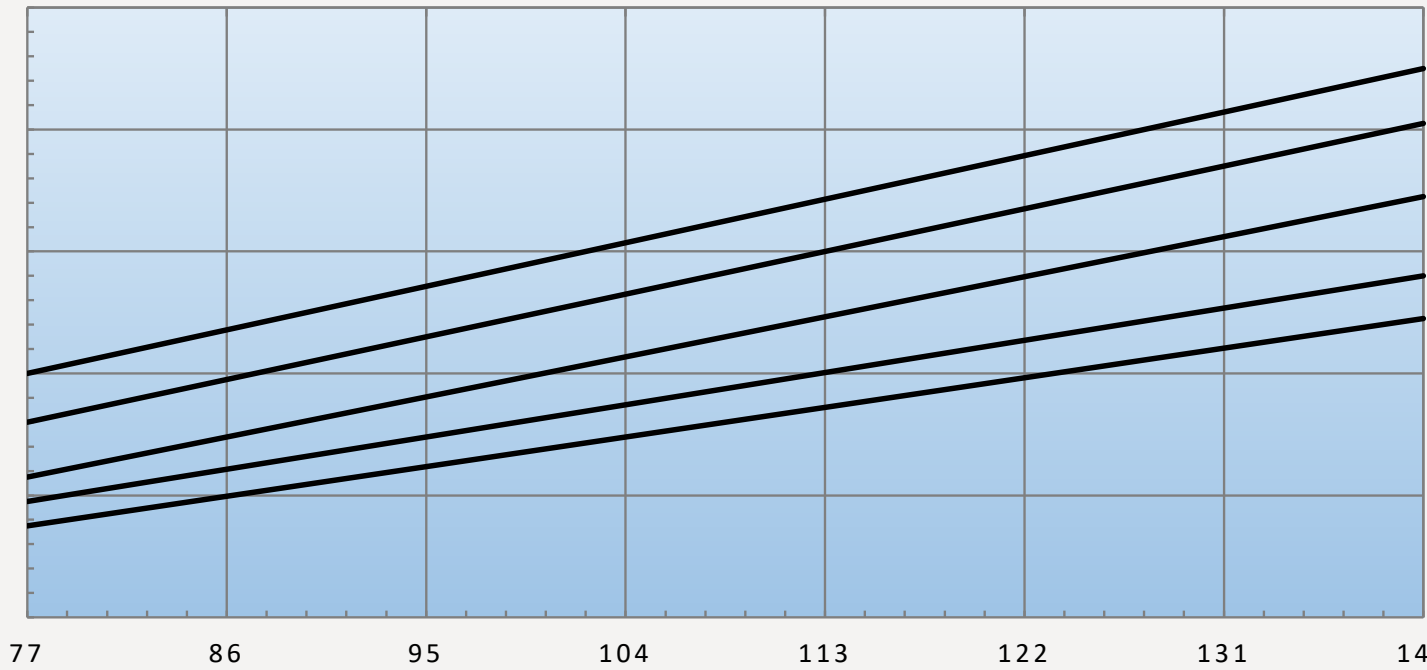

IQ12000EV 440V/60HZ CAPACITY CHART

WATTS BTU/HR

7,327 25000
5,861 20000
4,396 15000
2,931 10000
1,465 5000
0 0

77 86 95 104 113 122 131 140 °F
25.0 30.0 35.0 40.0 45.0 50.0 55.0 60.0 °C

RETURN AIR TEMPERATURE

AMBIENT TEMPERATURE