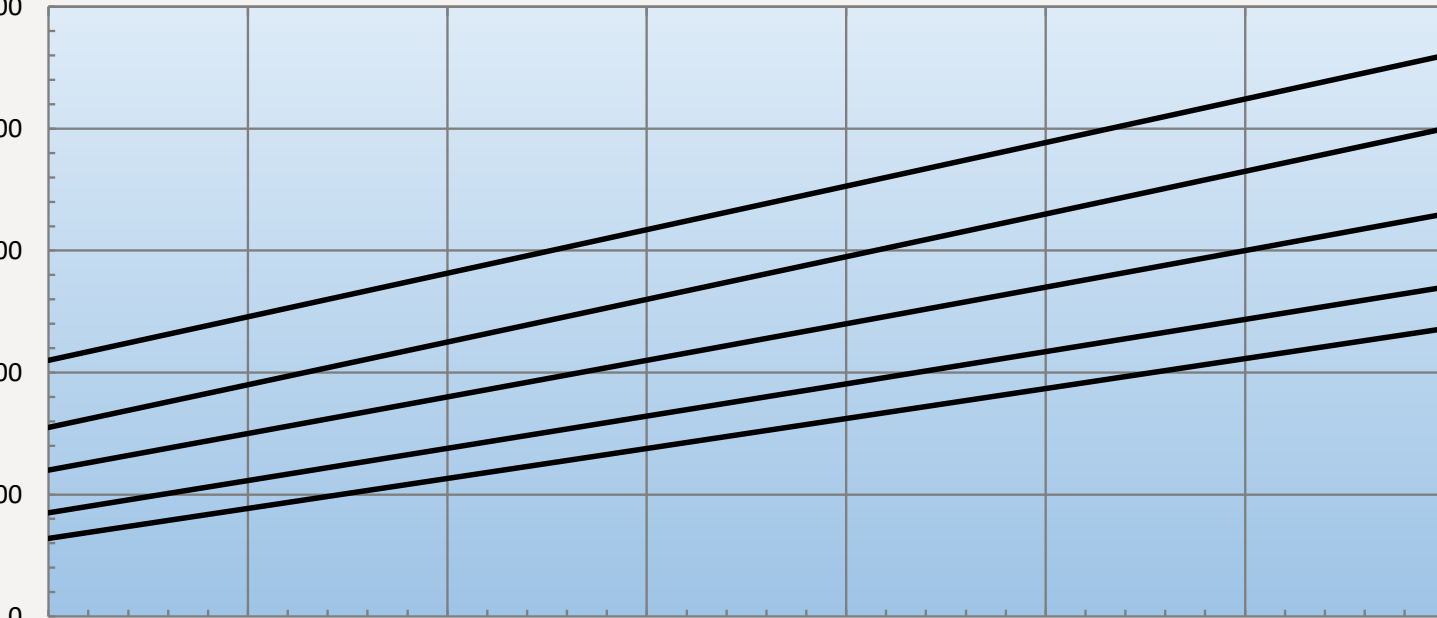

IQ12000EV 120V/60HZ CAPACITY CHART

WATTS BTU/HR

7,327 25000

5,861 20000

4,396 15000

2,931 10000

1,465 5000

0