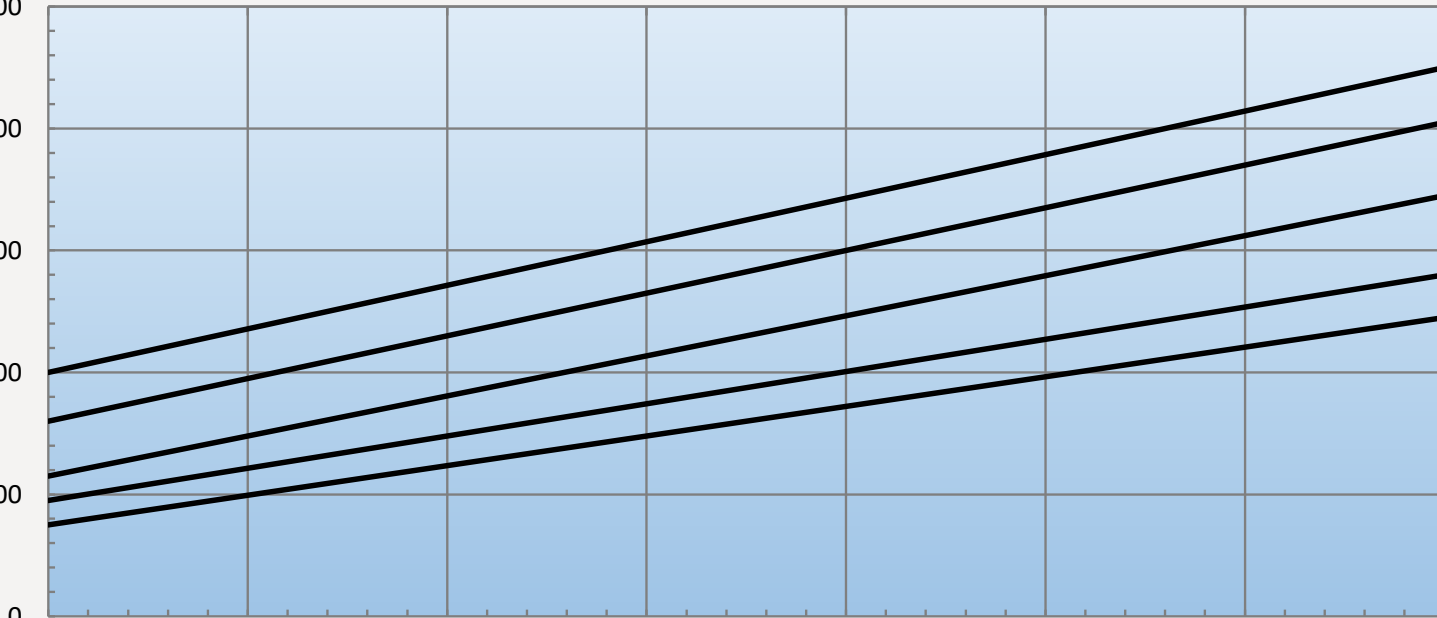

IQ12000EV 480V/60HZ CAPACITY CHART

WATTS BTU/HR

7,327 25000

5,861 20000

4,396 15000

2,931 10000

1,465 5000

0