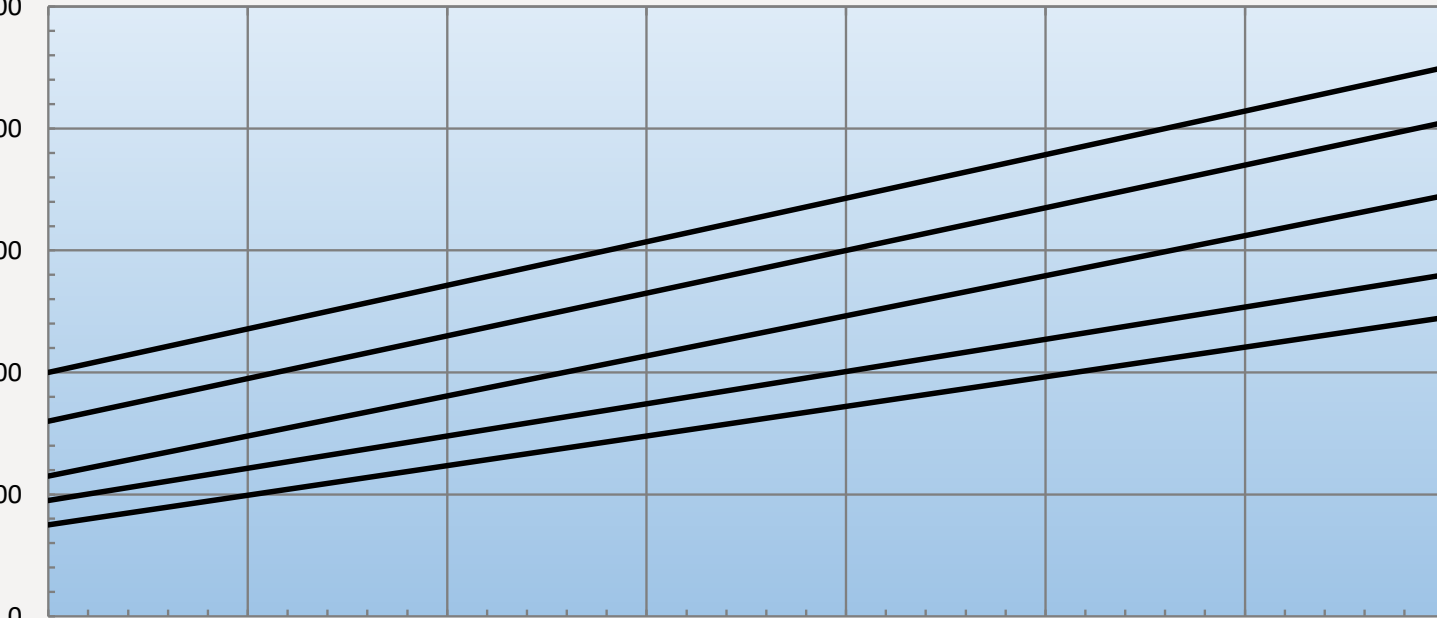

IQ12000EV 230V/60HZ CAPACITY CHART

WATTS BTU/HR

7,327 25000

5,861 20000

4,396 15000

2,931 10000

1,465 5000

0