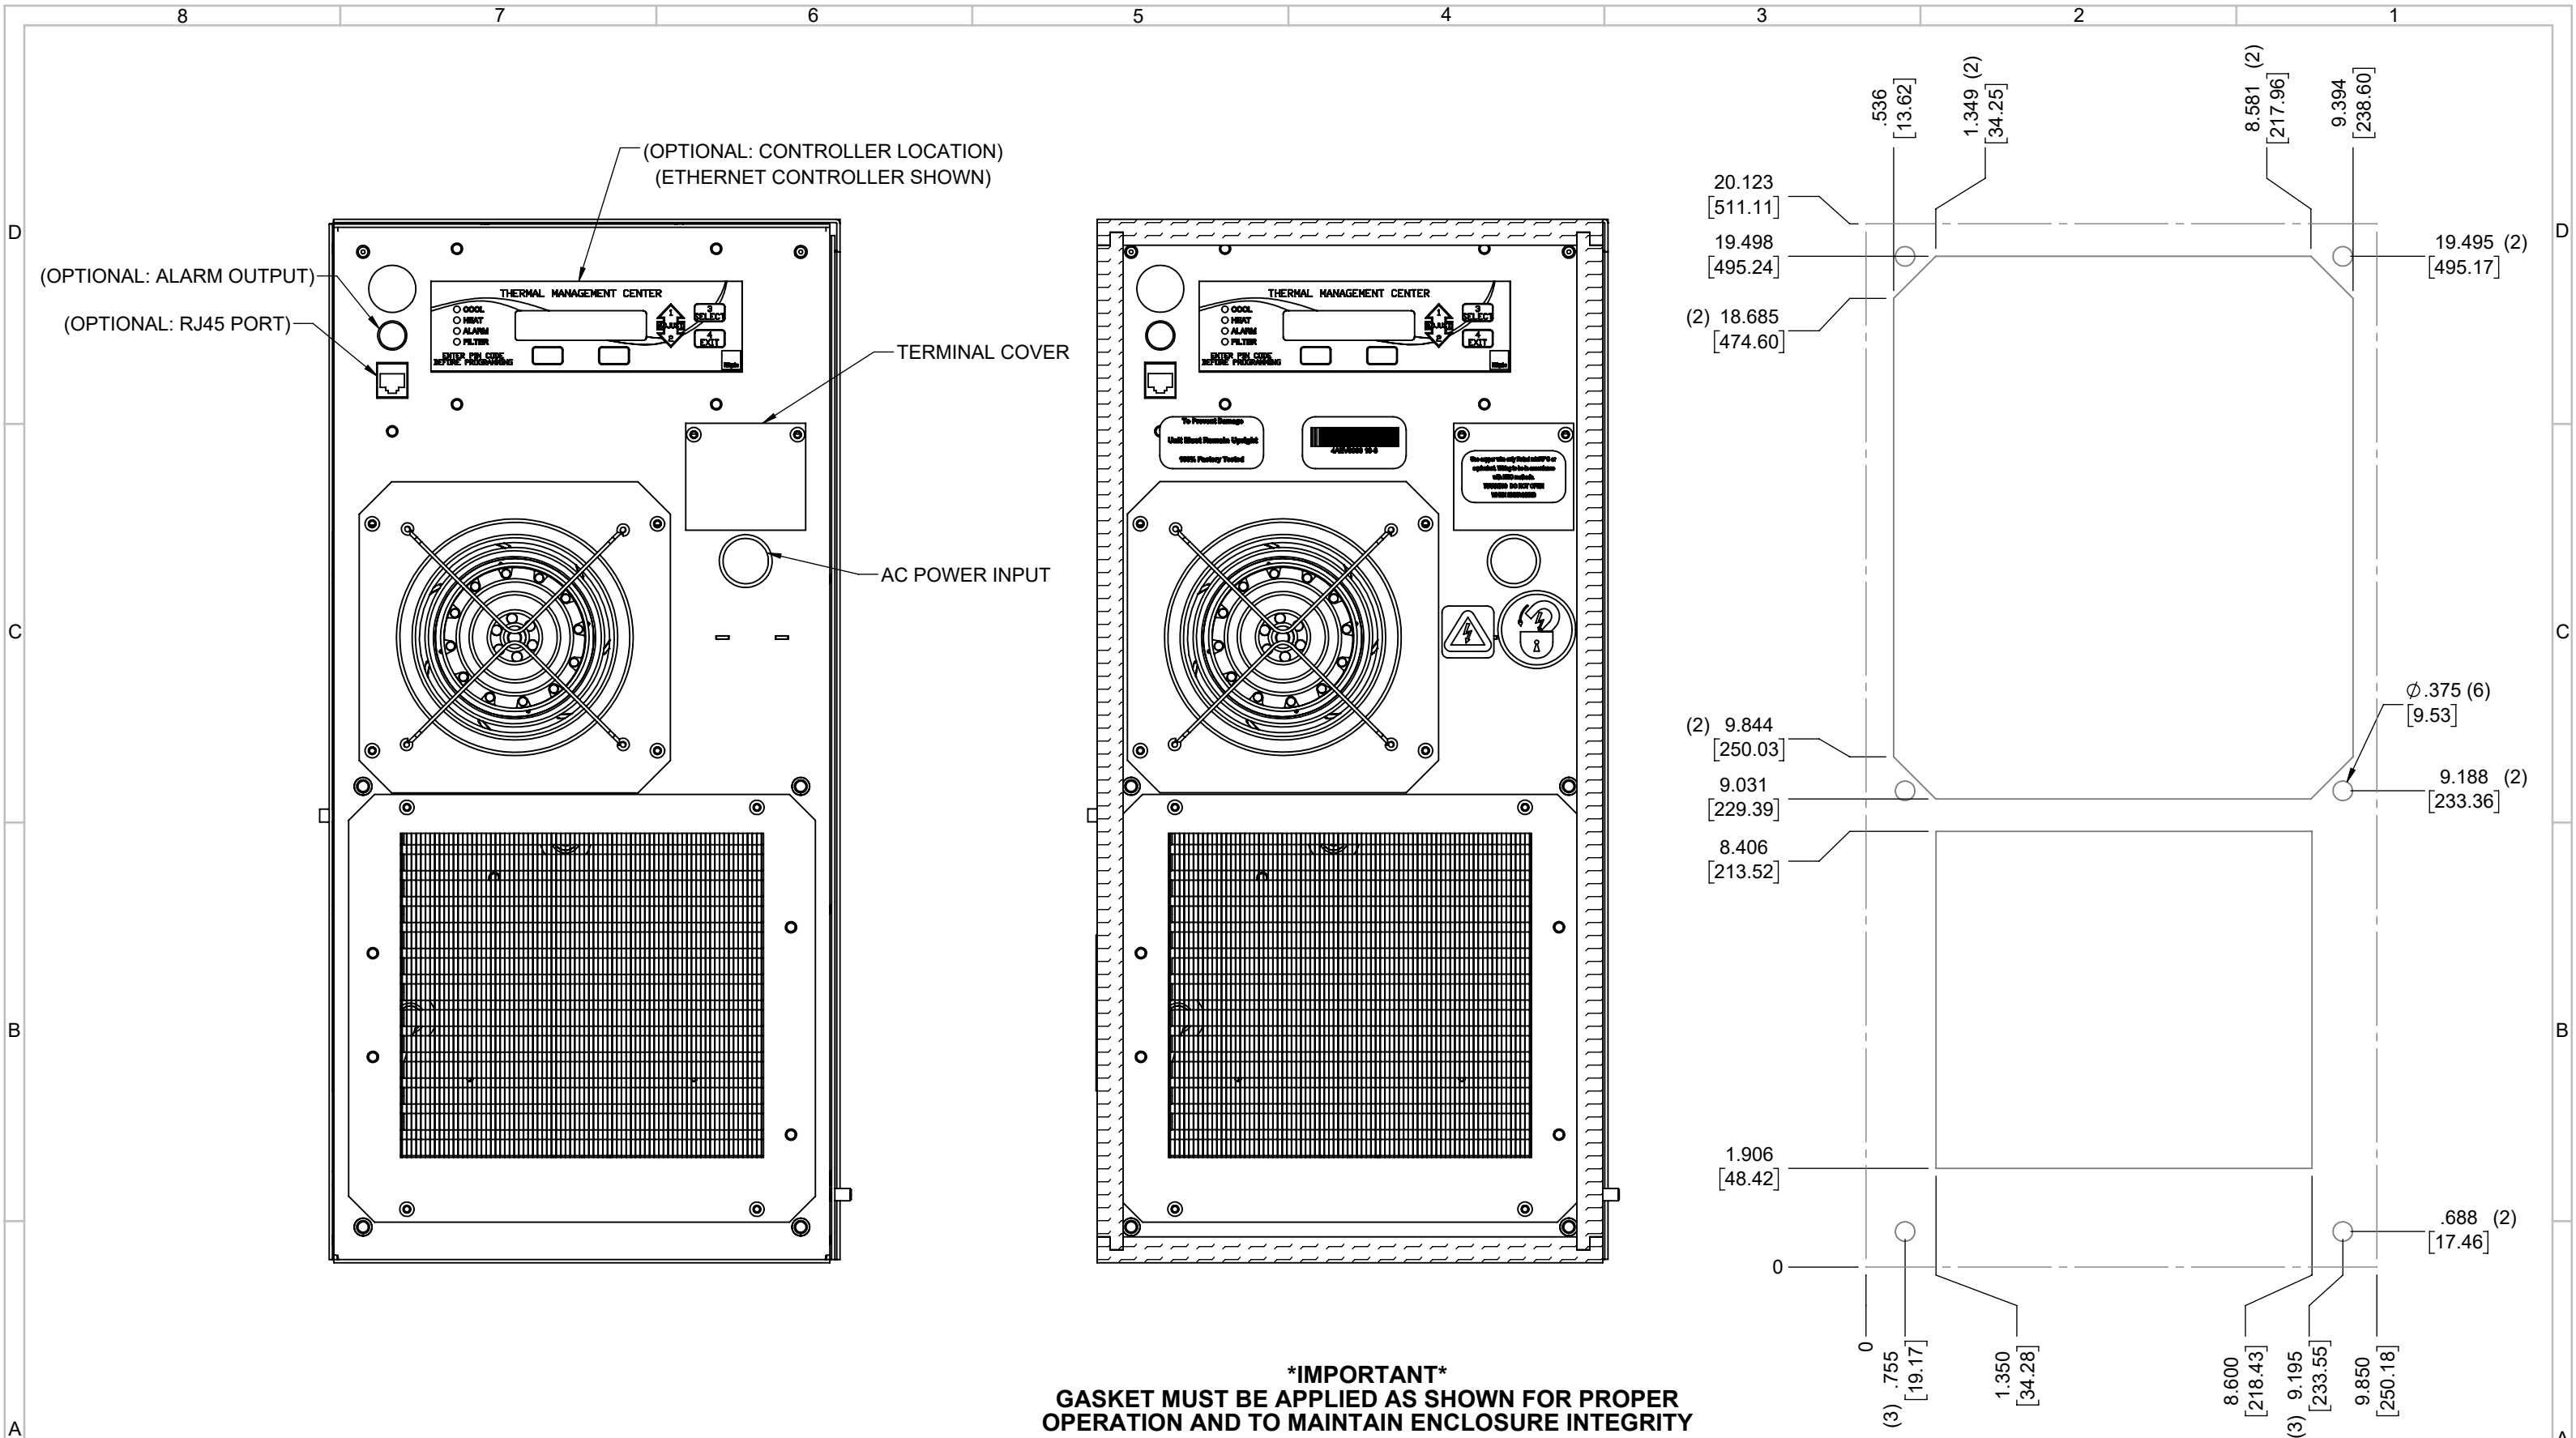

IMPORTANT
GASKET MUST BE APPLIED AS SHOWN FOR PROPER OPERATION AND TO MAINTAIN ENCLOSURE INTEGRITY

EVAP. OUTLET $\approx$ 175 CFM
COND. OUTLET $\approx$ 350 CFM
SOUND LEVEL @5FT FROM UNIT @ A HT. OF 3FT = 64 dBA
SOUND LEVEL @2FT FROM UNIT @ A HT. OF 5FT = 68 dBA
CONDENSER INLET MIN. CLEARANCE 1.84"

ITEM NUMBER N/A	USED ON IQ1000EV	UNLESS OTHERWISE SPECIFIED TOLERANCES X $\pm$.060 XX $\pm$.030 XXX $\pm$.015	ICE QUBE, INC. THIS IS A PROPRIETARY DOCUMENT. DO NOT REPRODUCE OR DISCLOSE WITHOUT THE EXPRESS WRITTEN PERMISSION OF ICE QUBE, INC.
MATERIAL N/A		FRACTIONAL $\pm$1/4 ANGULAR $\pm$1/2°	
EST WT: lbs		SURFACE FINISH 63	DESCRIPTION IQ1000EV SPEC DRAWING
DRAWN BY ART	DATE 11/6/2017	SCALE 1:3	DRAWING NUMBER IQ351465
		DO NOT SCALE DRAWING DIMENSIONS ARE INCHES	REV C