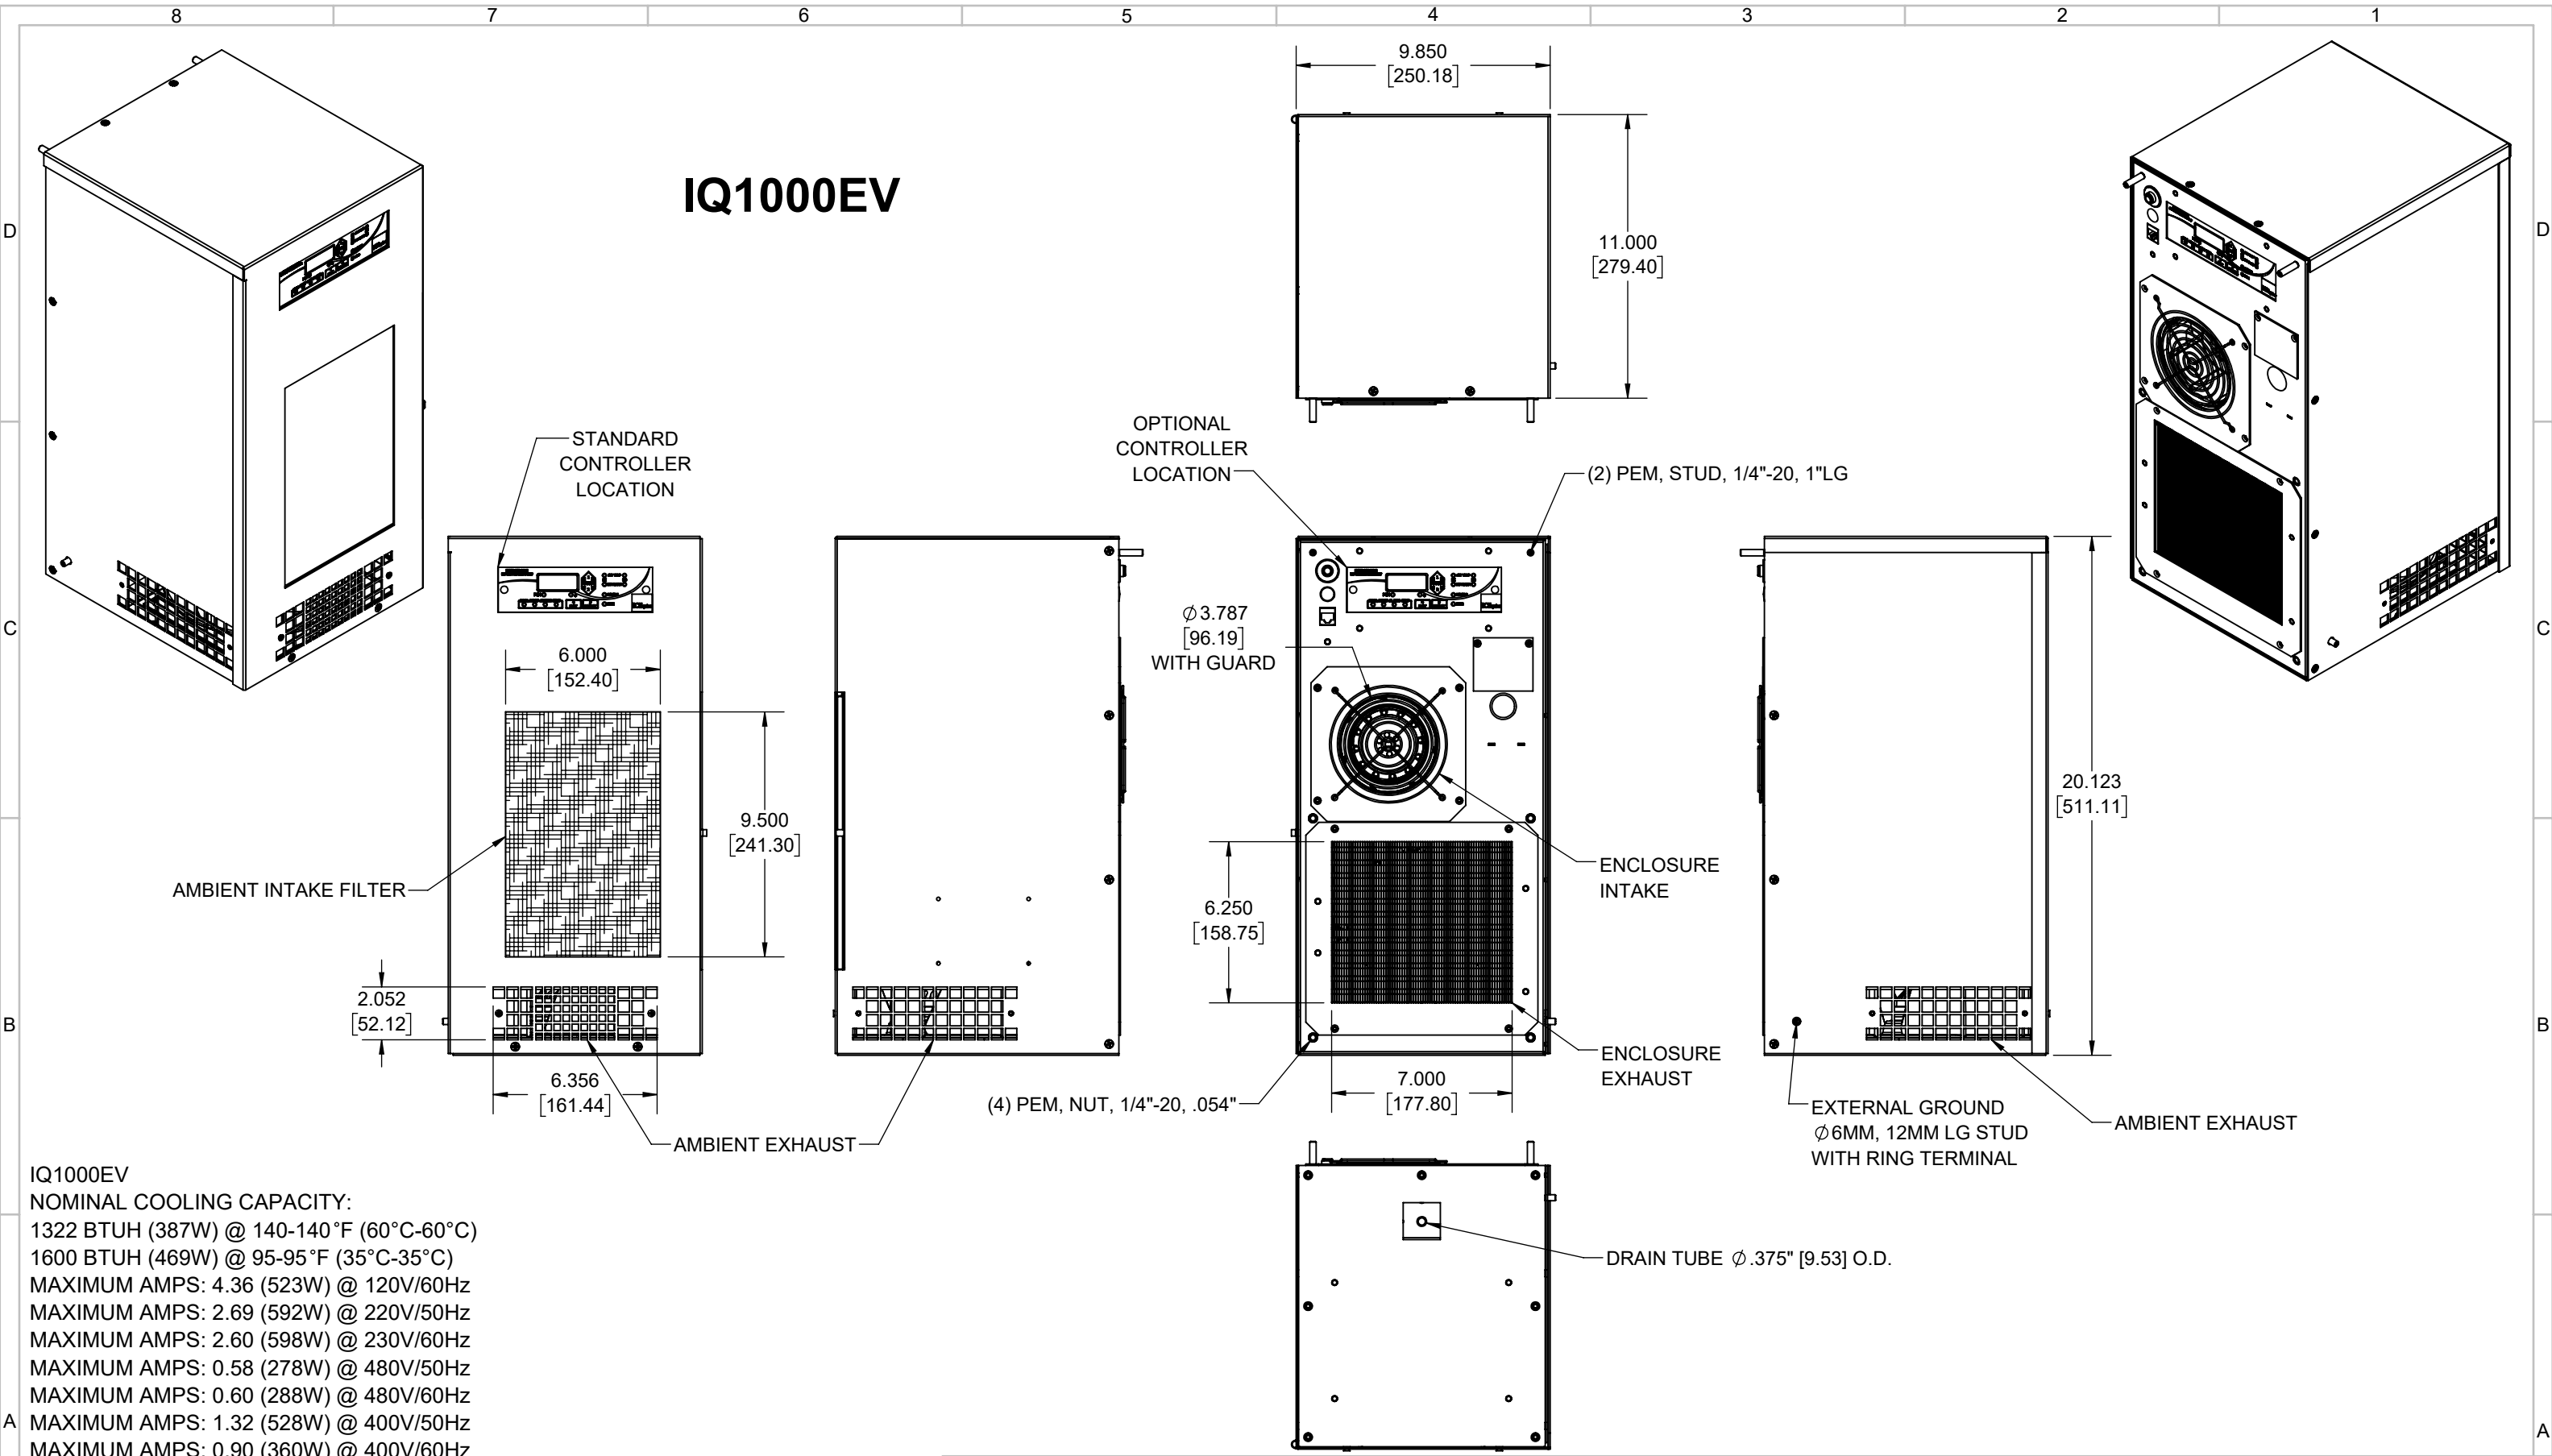

IQ1000EV

IQ1000EV
 NOMINAL COOLING CAPACITY:
 1322 BTUH (387W) @ 140-140°F (60°C-60°C)
 1600 BTUH (469W) @ 95-95°F (35°C-35°C)
 MAXIMUM AMPS: 4.36 (523W) @ 120V/60Hz
 MAXIMUM AMPS: 2.69 (592W) @ 220V/50Hz
 MAXIMUM AMPS: 2.60 (598W) @ 230V/60Hz
 MAXIMUM AMPS: 0.58 (278W) @ 480V/50Hz
 MAXIMUM AMPS: 0.60 (288W) @ 480V/60Hz
 MAXIMUM AMPS: 1.32 (528W) @ 400V/50Hz
 MAXIMUM AMPS: 0.90 (360W) @ 400V/60Hz
 MAXIMUM OPERATING TEMPERATURE: 140°F (60°C)
 DIMENSIONS: 20.123" (511MM) H x 9.850" (250MM) W x 11.000" (279MM) D
 WEIGHT: 57.5 LBS (26.1KG) @ 120/220/230V
 WEIGHT: 72.5 LBS (32.9KG) @ 400/480V
 REFRIGERANT CHARGE: R134-A 7OZ (198G)

ITEM NUMBER	N/A	USED ON	IQ1000EV
MATERIAL	N/A		
EST WT:	lbs		
DRAWN BY	ART	DATE	11/6/2017
		SCALE	1:6

UNLESS OTHERWISE SPECIFIED TOLERANCES	
.X	±.060
.XX	±.030
.XXX	±.015
FRACTIONAL	±1/16
ANGULAR	±1/2°
SURFACE FINISH 63	
DO NOT SCALE DRAWING DIMENSIONS ARE INCHES	

ICE QUBE, INC.
THIS IS A PROPRIETARY DOCUMENT. DO NOT REPRODUCE OR DISCLOSE WITHOUT THE EXPRESS WRITTEN PERMISSION OF ICE QUBE, INC.
DESCRIPTION
 IQ1000EV SPEC DRAWING
DRAWING NUMBER
 IQ351465
REV
 C

IMPORTANT
GASKET MUST BE APPLIED AS SHOWN FOR PROPER OPERATION AND TO MAINTAIN ENCLOSURE INTEGRITY