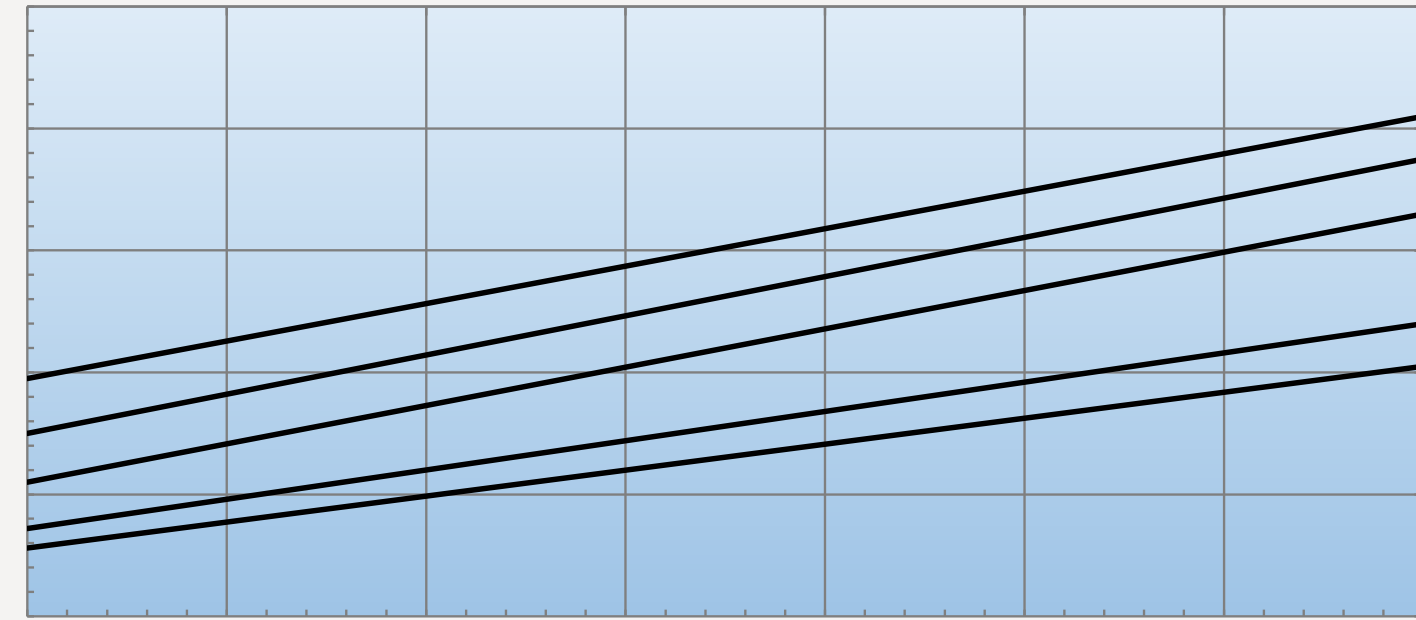

IQ10000EV 230V/60HZ CAPACITY CHART

WATTS BTU/HR

7,327 25000
5,861 20000
4,396 15000
2,931 10000
1,465 5000
0 0

77 86 95 104 113 122 131 140 °F
25.0 30.0 35.0 40.0 45.0 50.0 55.0 60.0 °C

RETURN AIR TEMPERATURE