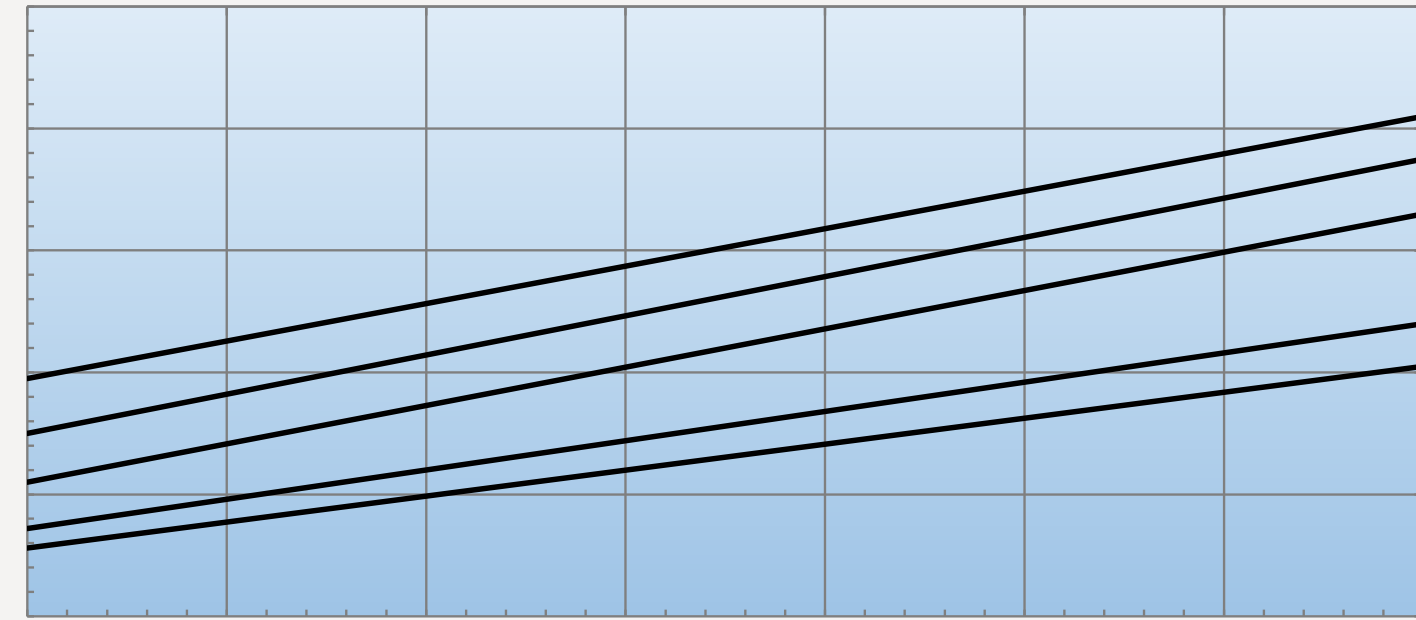

IQ10000EV 230V/60HZ CAPACITY CHART

WATTS BTU/HR

7,327 25000
5,861 20000
4,396 15000
2,931 10000
1,465 5000
0 0

AMBIENT TEMPERATURE

77 86 95 104 113 122 131 140 °F
25.0 30.0 35.0 40.0 45.0 50.0 55.0 60.0 °C

RETURN AIR TEMPERATURE