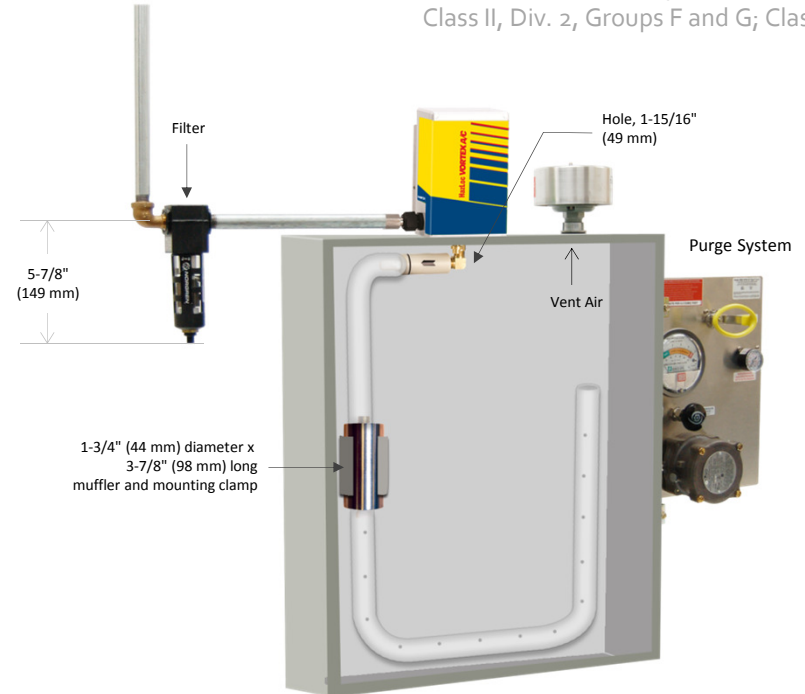

HazLoc Vortex A/C Enclosure Cooler

Models 75x5 and 72x5
(Hazardous Location)

Class I, Div. 2, Groups A, B, C and D;
Class II, Div. 2, Groups F and G; Class III

SPECIFICATIONS

Product	Thermostat	Includes filter?	Cooling Capacity	
			BTU/hr	Watts
7515	Mechanical	Yes	900	264
7215	Mechanical	No	900	264
7525	Mechanical	Yes	1500	440
7225	Mechanical	No	1500	440
7535	Mechanical	Yes	2500	733
7235	Mechanical	No	2500	733

Notes: Specifications are for 100 psig (6.9 bar) compressed air
Cold Air Ducting Kits and Cold Air Mufflers included with 75x5 and 72x5
Use of a purge system is required. Purge system and spark arrestor are not included.