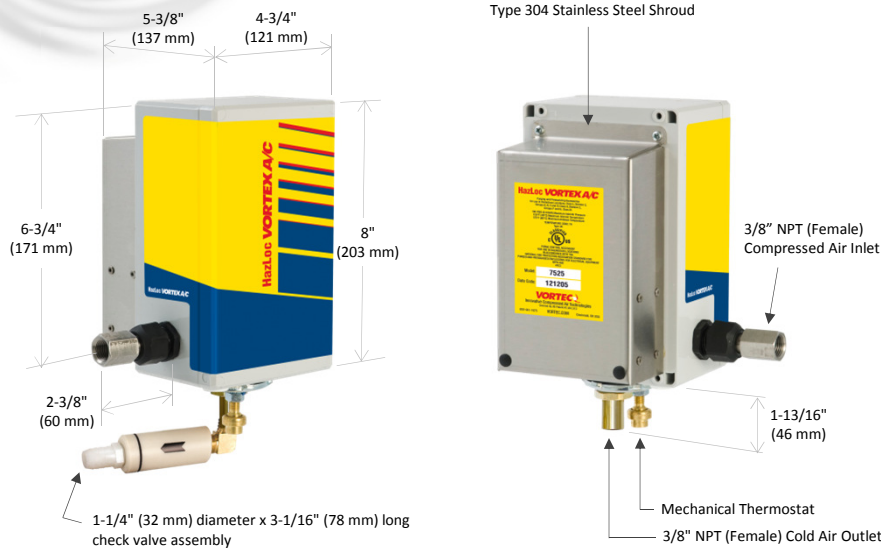

HazLoc Vortex A/C Enclosure Cooler

Models 75x5 and 72x5
(Hazardous Location)

Class I, Div. 2, Groups A, B, C and D;
Class II, Div. 2, Groups F and G; Class III

SPECIFICATIONS

Product	Thermostat	Includes filter?	Cooling Capacity	
			BTU/hr	Watts
7515	Mechanical	Yes	900	264
7215	Mechanical	No	900	264
7525	Mechanical	Yes	1500	440
7225	Mechanical	No	1500	440
7535	Mechanical	Yes	2500	733
7235	Mechanical	No	2500	733

Notes: Specifications are for 100 psig (6.9 bar) compressed air
Cold Air Ducting Kits and Cold Air Mufflers included with 75x5 and 72x5
Use of a purge system is required. Purge system and spark arrestor are not included.